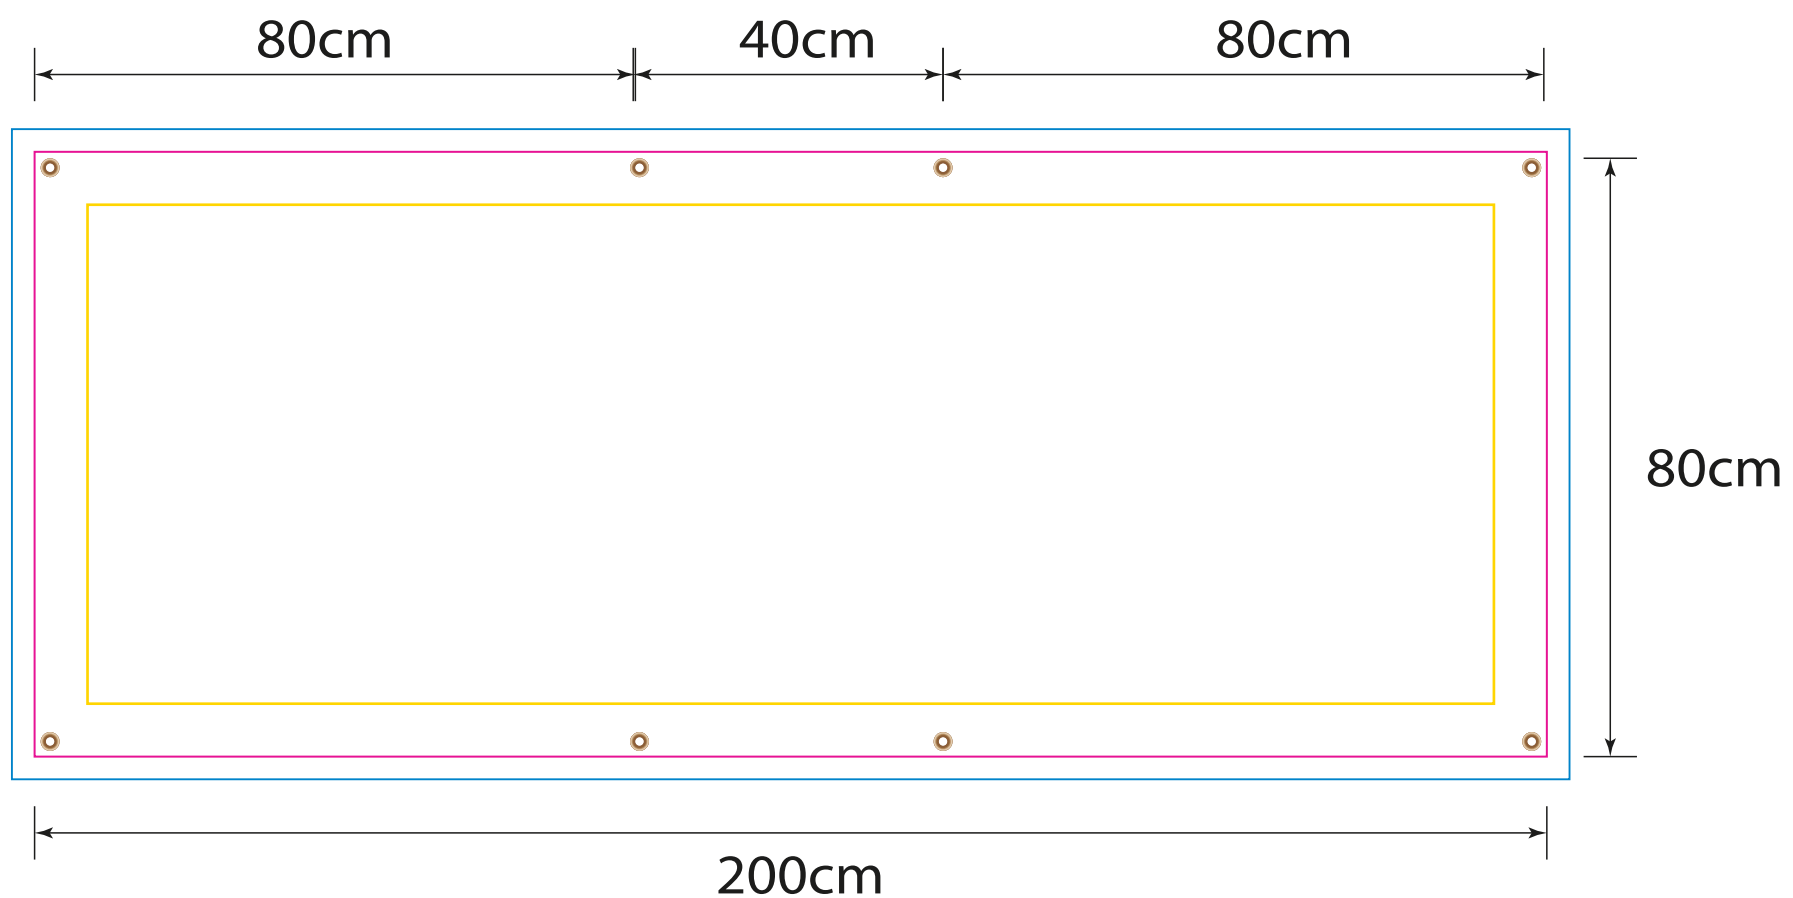

Product: POS150
Product Size: 200x80cm
Decoration Options: Sublimation

Front

Print size:2000mm(w) x 800mm(h)

Back

Print size:2000mm(w) x 800mm(h)

Shown at 10% actual size

-  Safe print area
-  Bleed area
-  Knife line