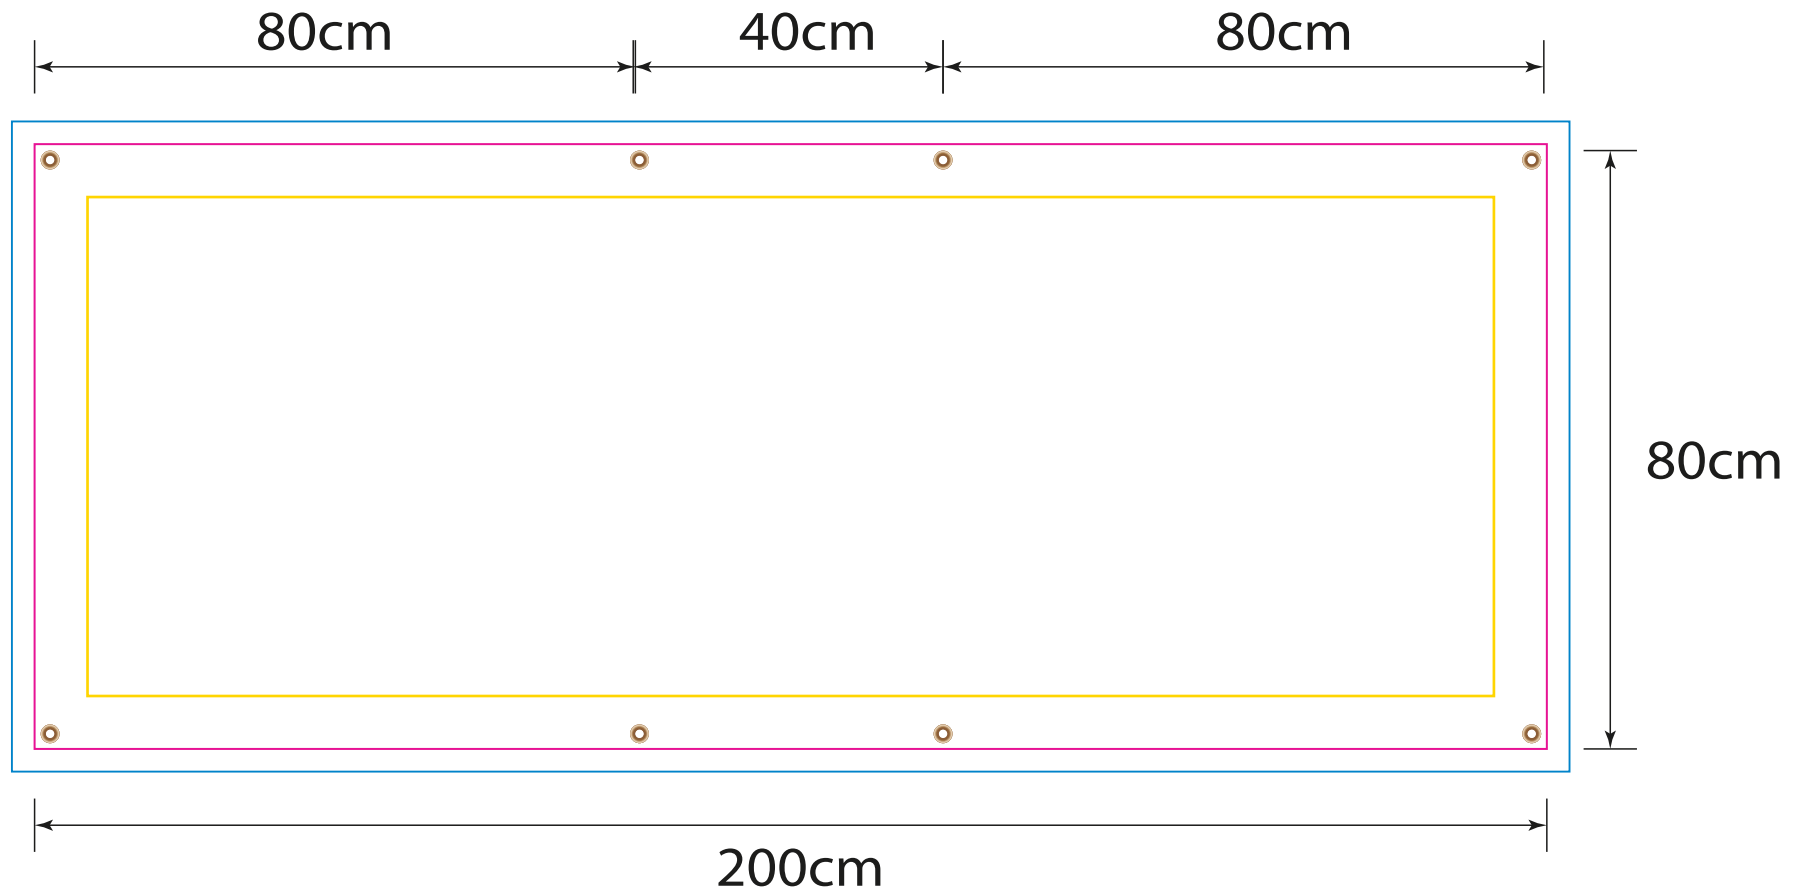

Product: POS150
Product Size: 200x80cm
Decoration Options: Sublimation

Front

Print size:2000mm(w) x 800mm(h)

Back

Print size:2000mm(w) x 800mm(h)

Shown at 10% actual size

-  Safe print area
-  Bleed area
-  Knife line