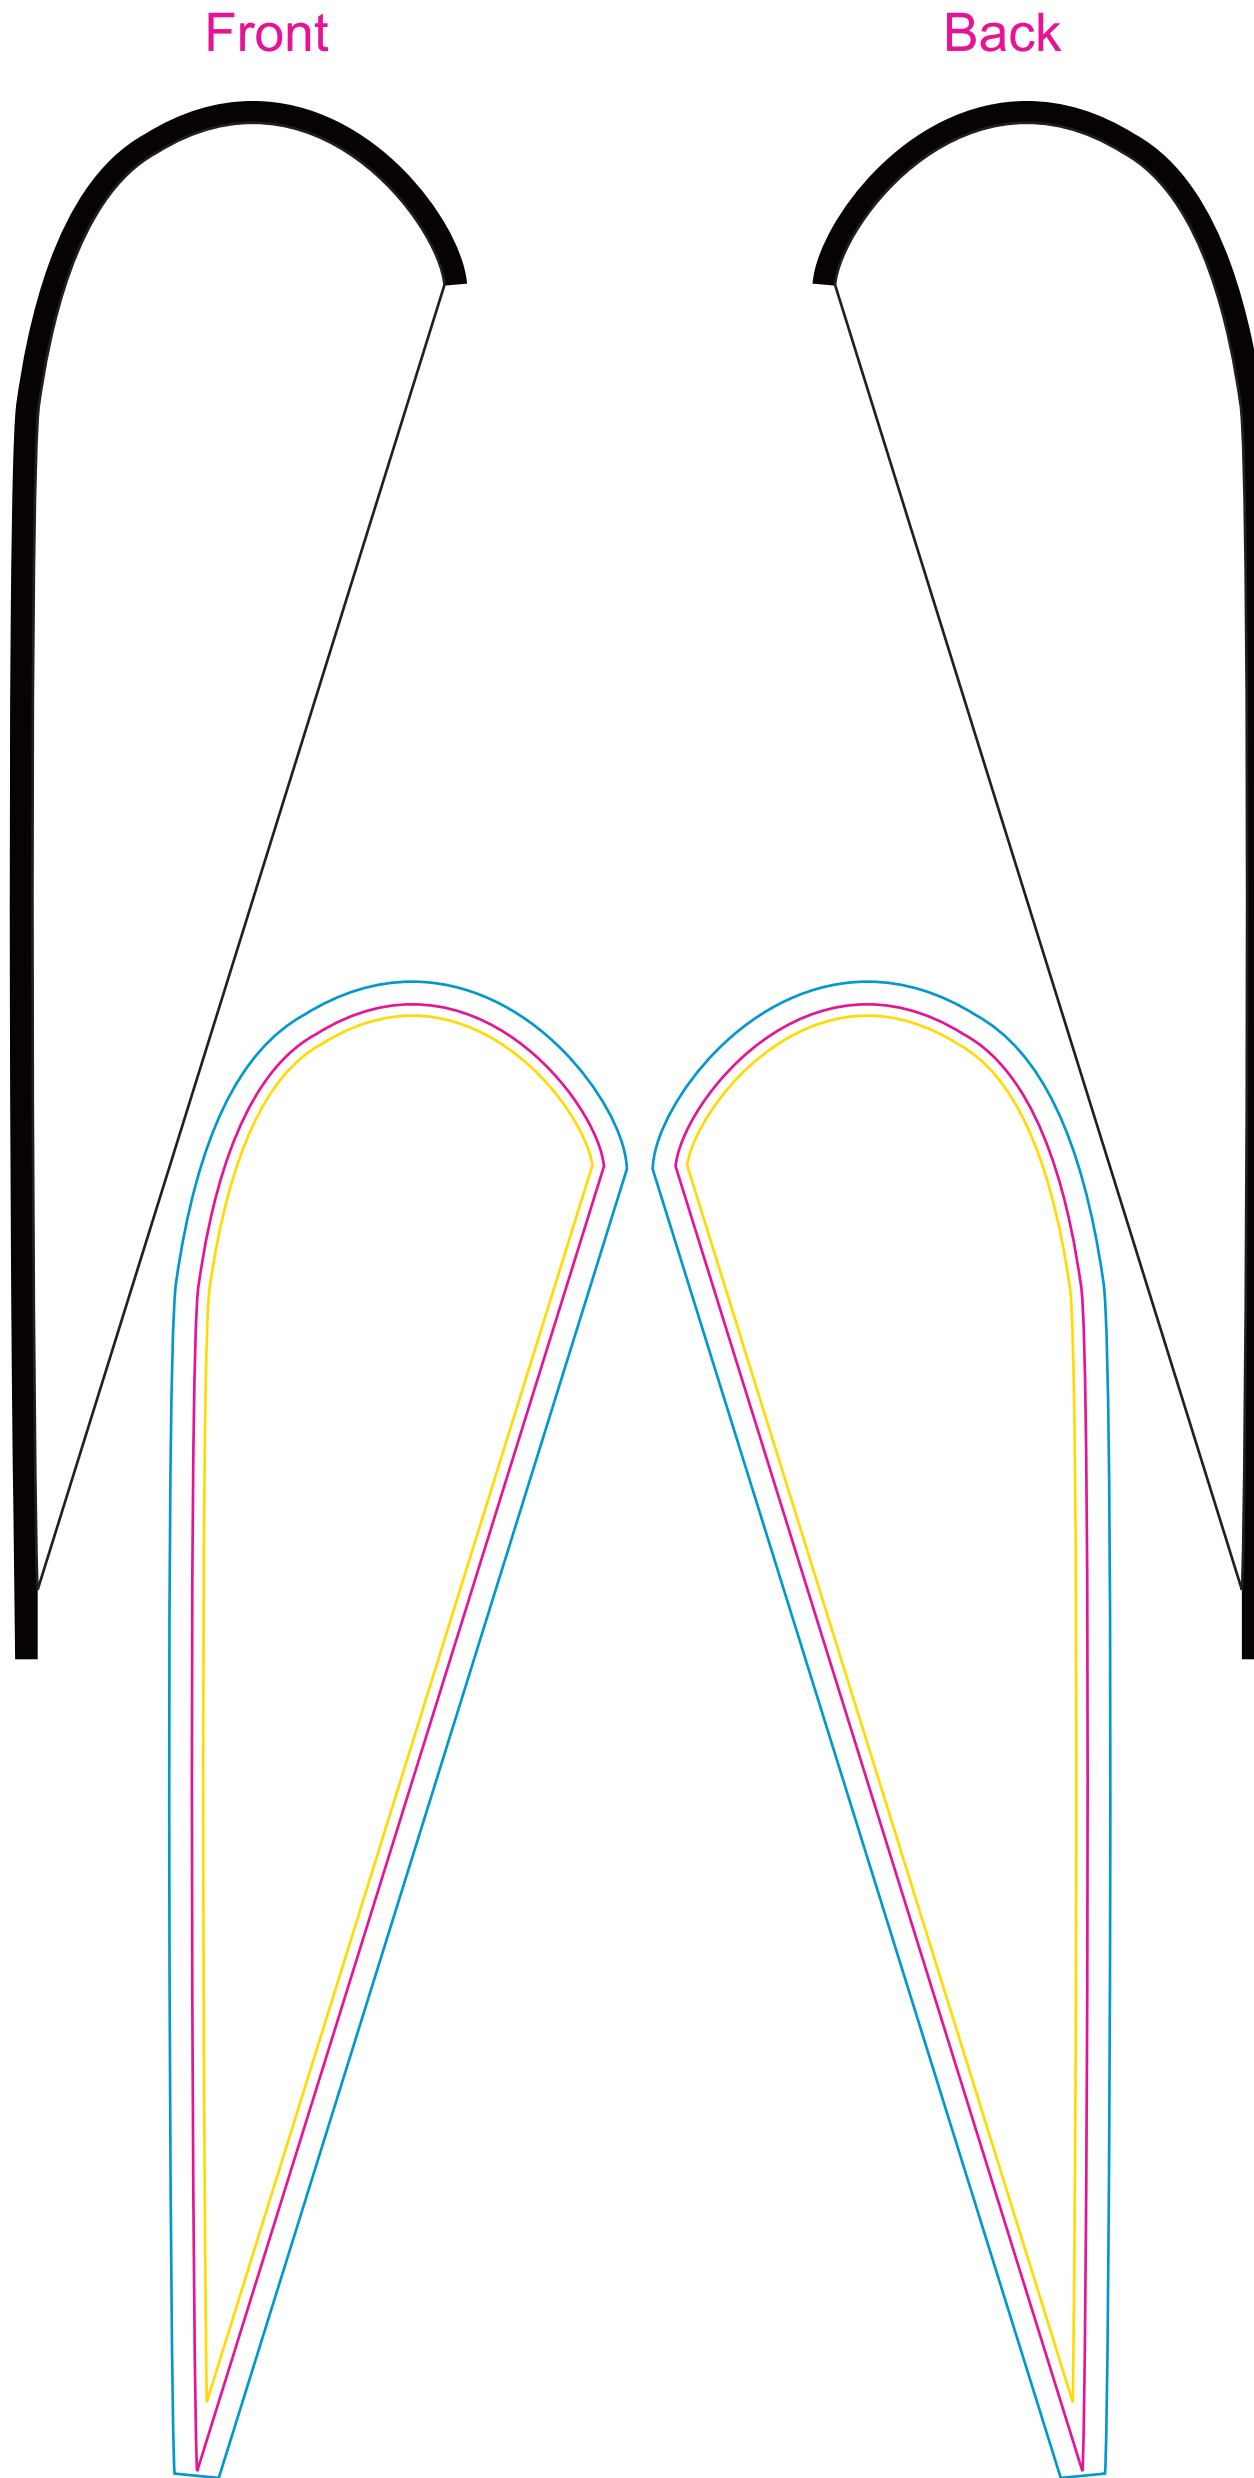

Product: POS15
Product Size: 1090mm(W)x3880mm(H)
Decoration Options: Digital print

Single sided
Front

Print size:1090mm(w)×3880mm(h)
Shown at 5% actual size

Double sided

Print size:1090mm(w)×3880mm(h)
Shown at 5% actual size

— Knife line
— Safe print area
— Bleed area