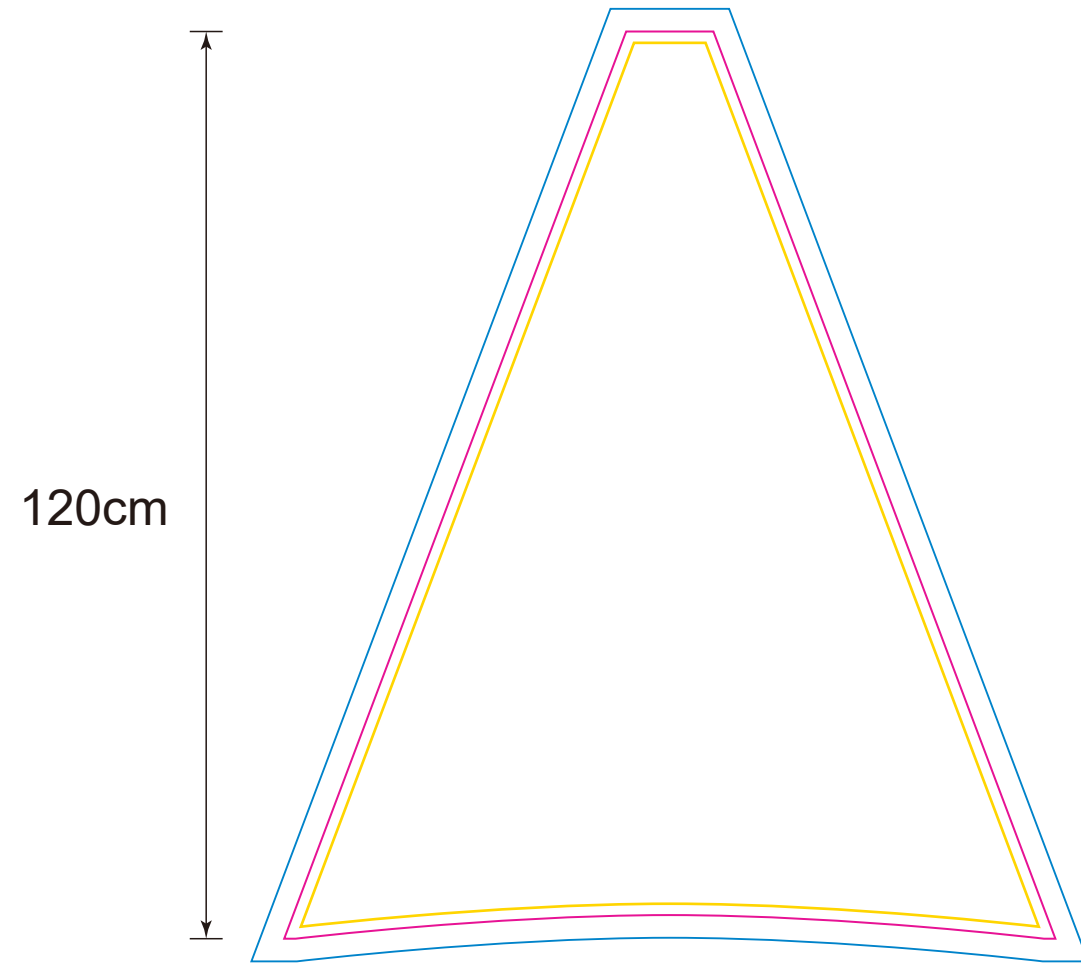

Product: POS145
Product Size: Canopy: 270x270cm ; Frame: Length: 246cm Diameter: 3.8cm
Decoration Options: Sublimation

48cm

Print size:480mm(w) x 480mm(h)

13cm x8

20cm

Print size:200mm(w) x 130mm(h)

120cm

102cm

Print size:1020mm(w) x 1200mm(h)

-  Safe print area
-  Bleed area
-  Knife line

Shown at 10% actual size