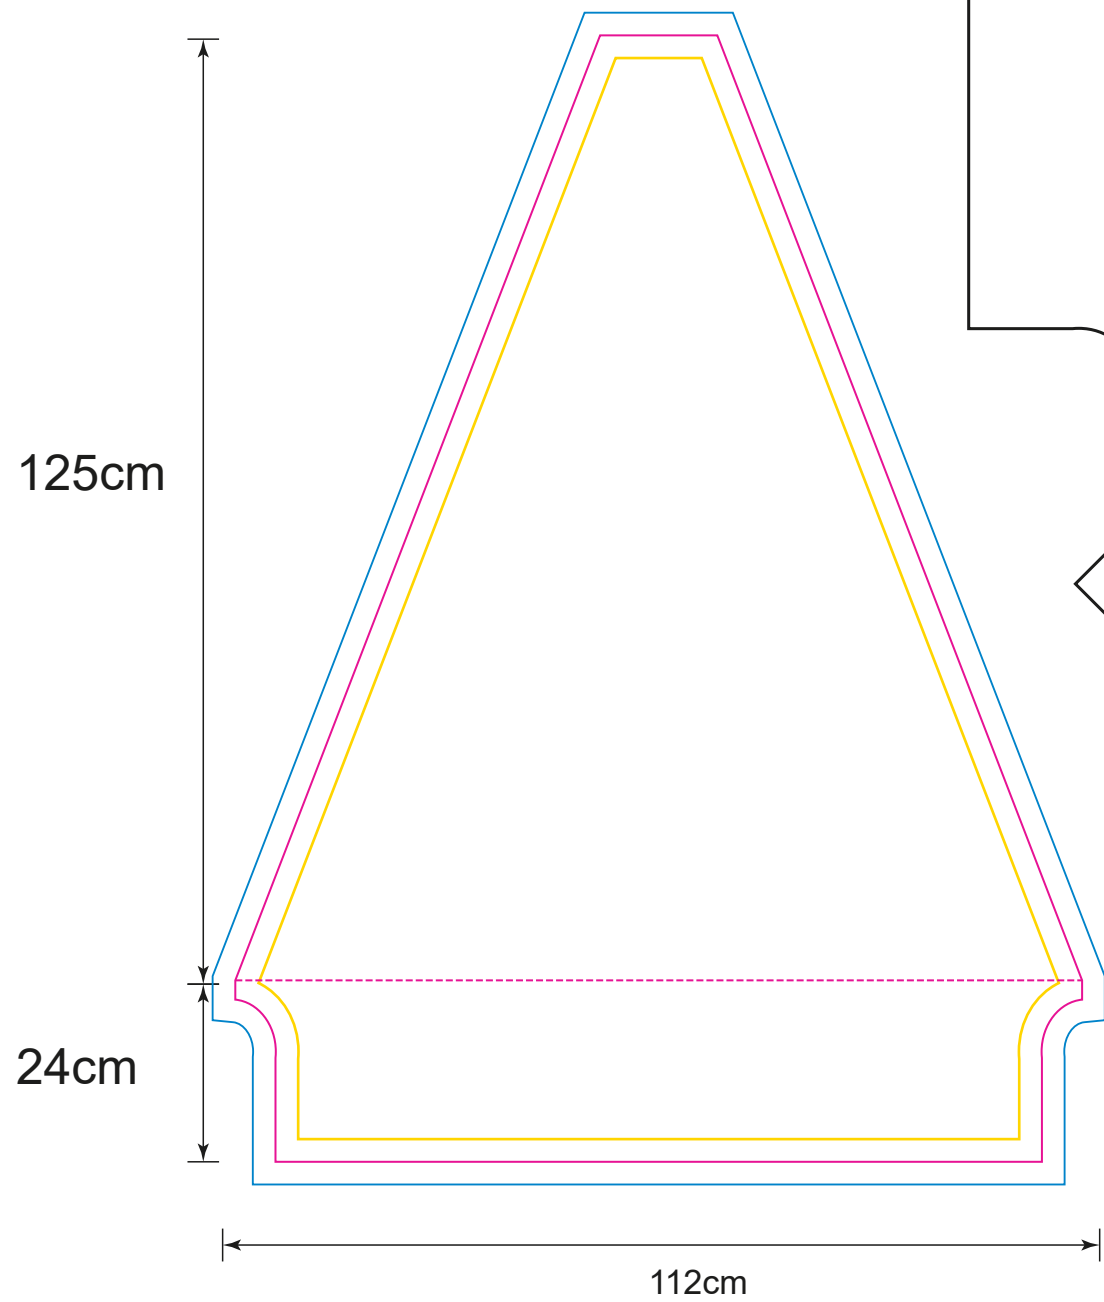

Product: POS140
Product Size: Canopy: 300x300cm ; Frame: Length: 270cm Diameter: 4.8cm
Decoration Options: Sublimation

Print size: 580mm(w) x 580mm(h)

Print size: 1120mm(w) x 1490mm(h)

- Safe print area
- Bleed area
- Knife line

Shown at 10% actual size