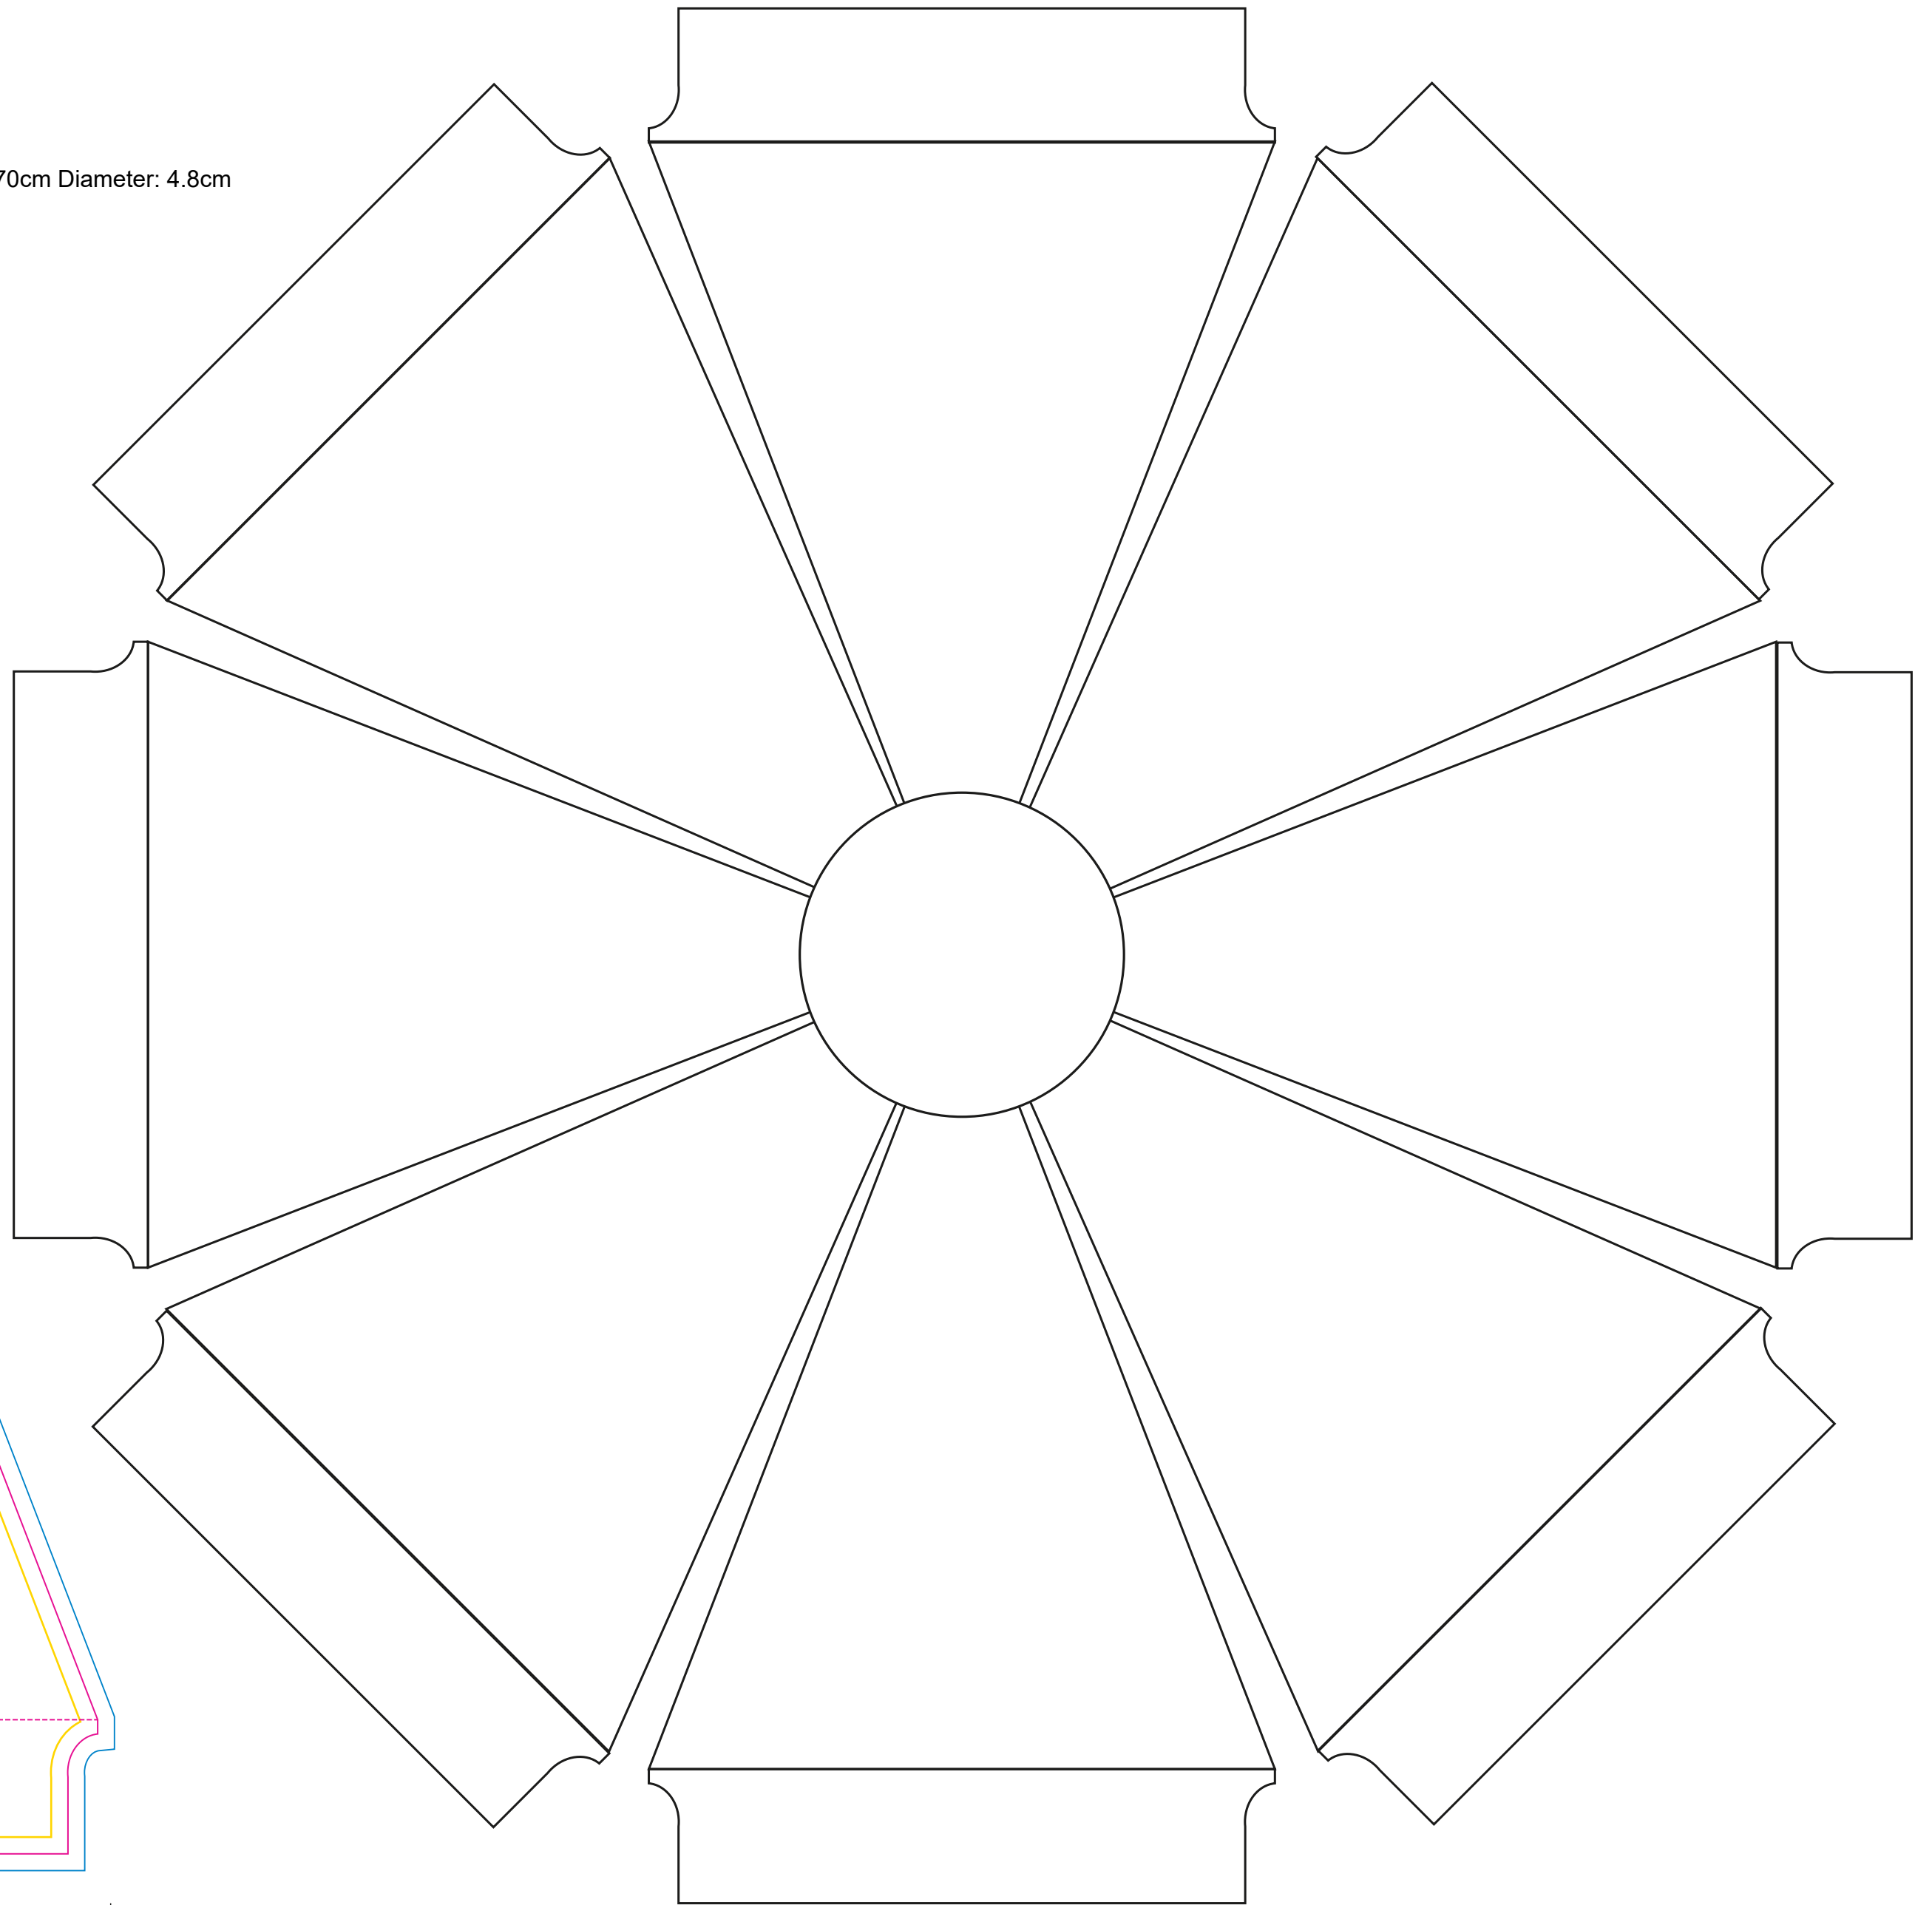

Product: POS140
Product Size: Canopy: 300x300cm ; Frame: Length: 270cm Diameter: 4.8cm
Decoration Options: Sublimation

Print size: 580mm(w) x 580mm(h)

Print size: 1120mm(w) x 1490mm(h)

- Safe print area
- Bleed area
- Knife line

Shown at 10% actual size