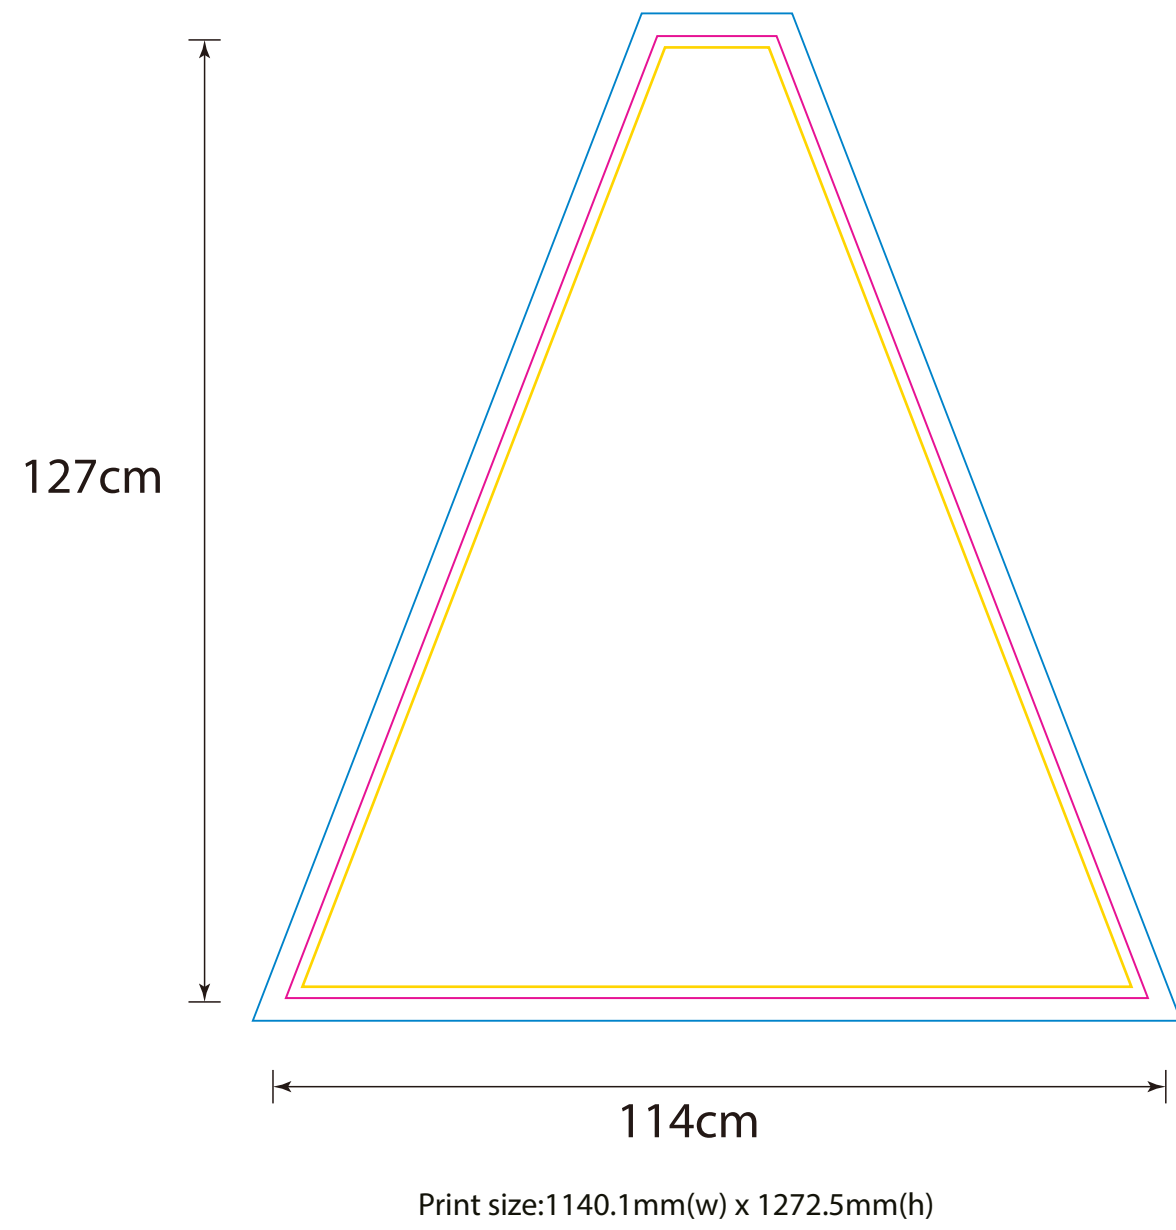

Product: POS135
Product Size: Canopy: 300x300cm ; Frame: Length: 270cm, Diameter: 4.8cm
Decoration Options: Sublimation

-  Safe print area
-  Bleed area
-  Knife line

Shown at 10% actual size