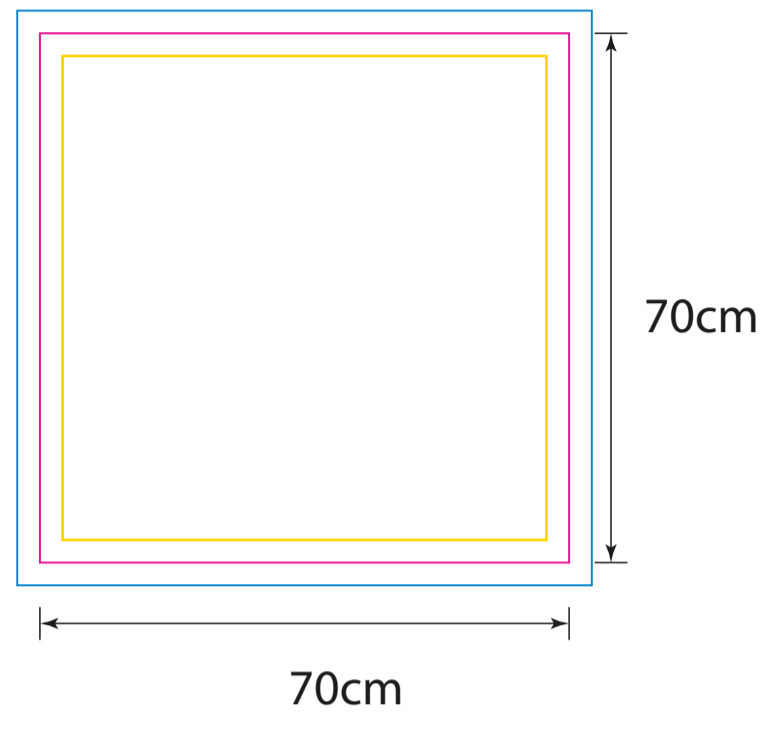

Product: POS130
Product Size: Canopy: 300x300cm ; Frame: Length: 270cm Diameter: 4.8cm
Decoration Options: Sublimation

Print size:700mm(w) x 700mm(h)

Print size:2860mm(w) x 1490mm(h)

- Safe print area
- Bleed area
- Knife line

Shown at 10% actual size