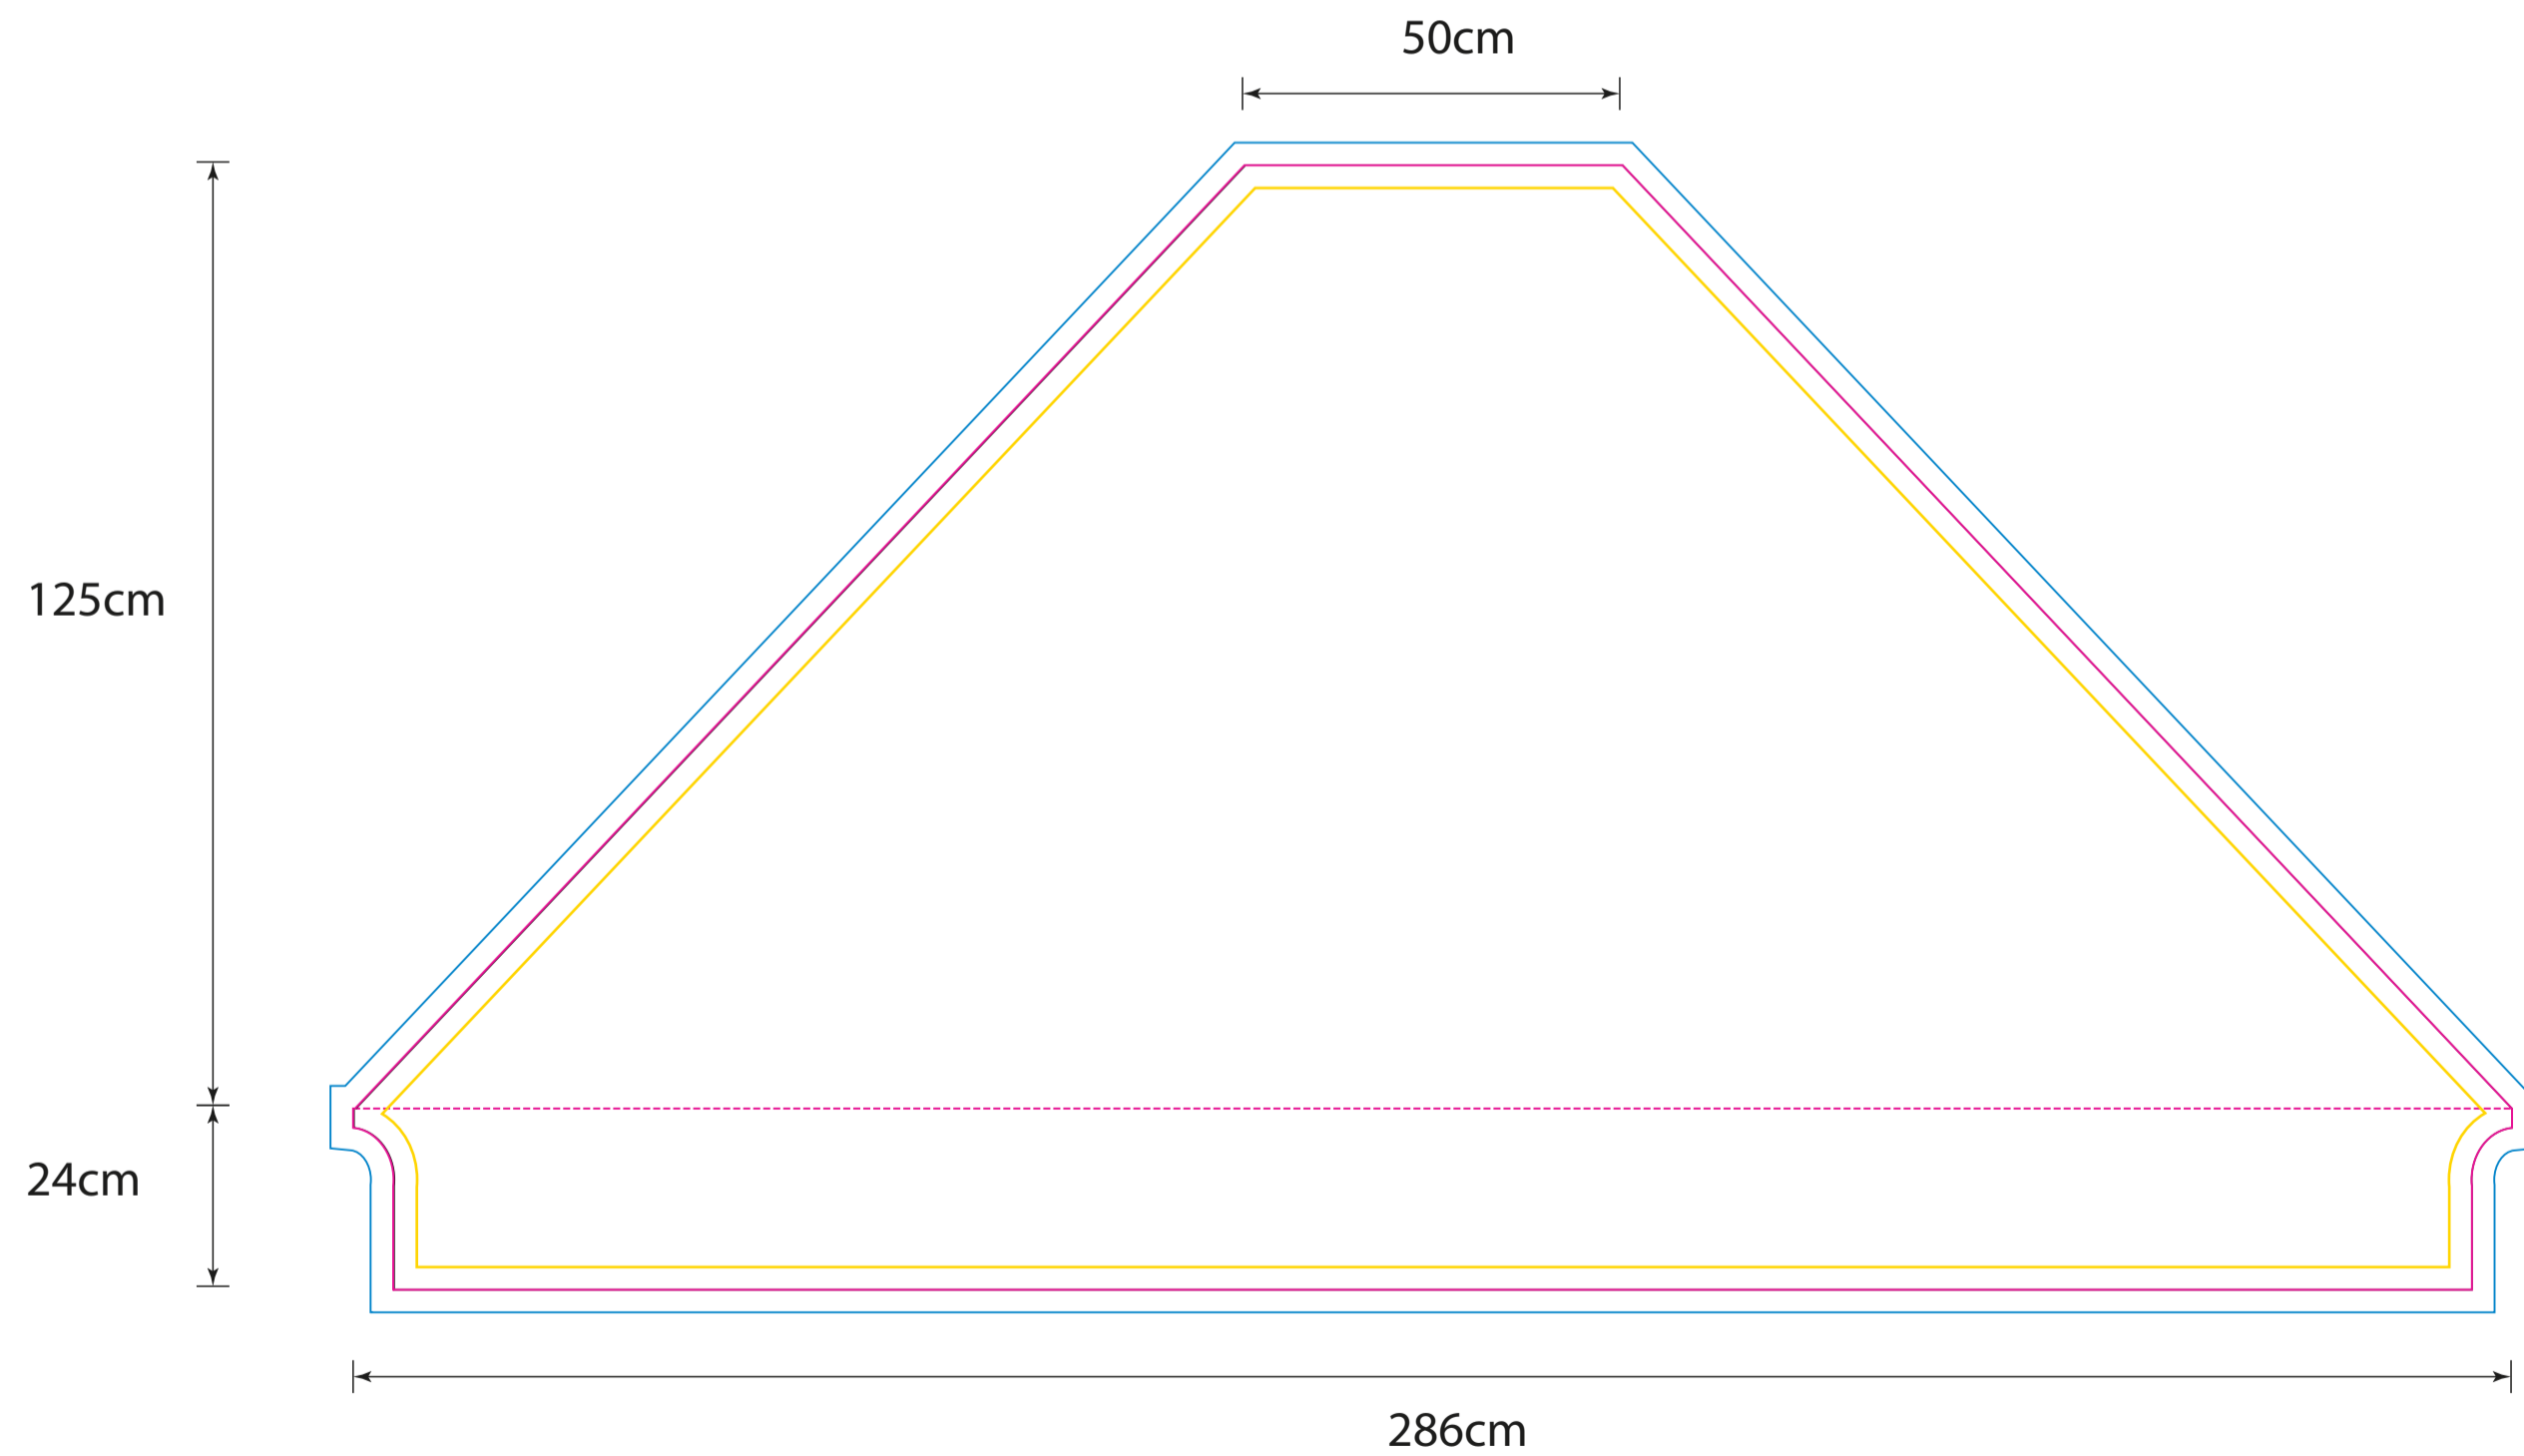

Product: POS130
Product Size: Canopy: 300x300cm ; Frame: Length: 270cm Diameter: 4.8cm
Decoration Options: Sublimation

Print size:700mm(w) x 700mm(h)

Print size:2860mm(w) x 1490mm(h)

- Safe print area
- Bleed area
- Knife line

Shown at 10% actual size