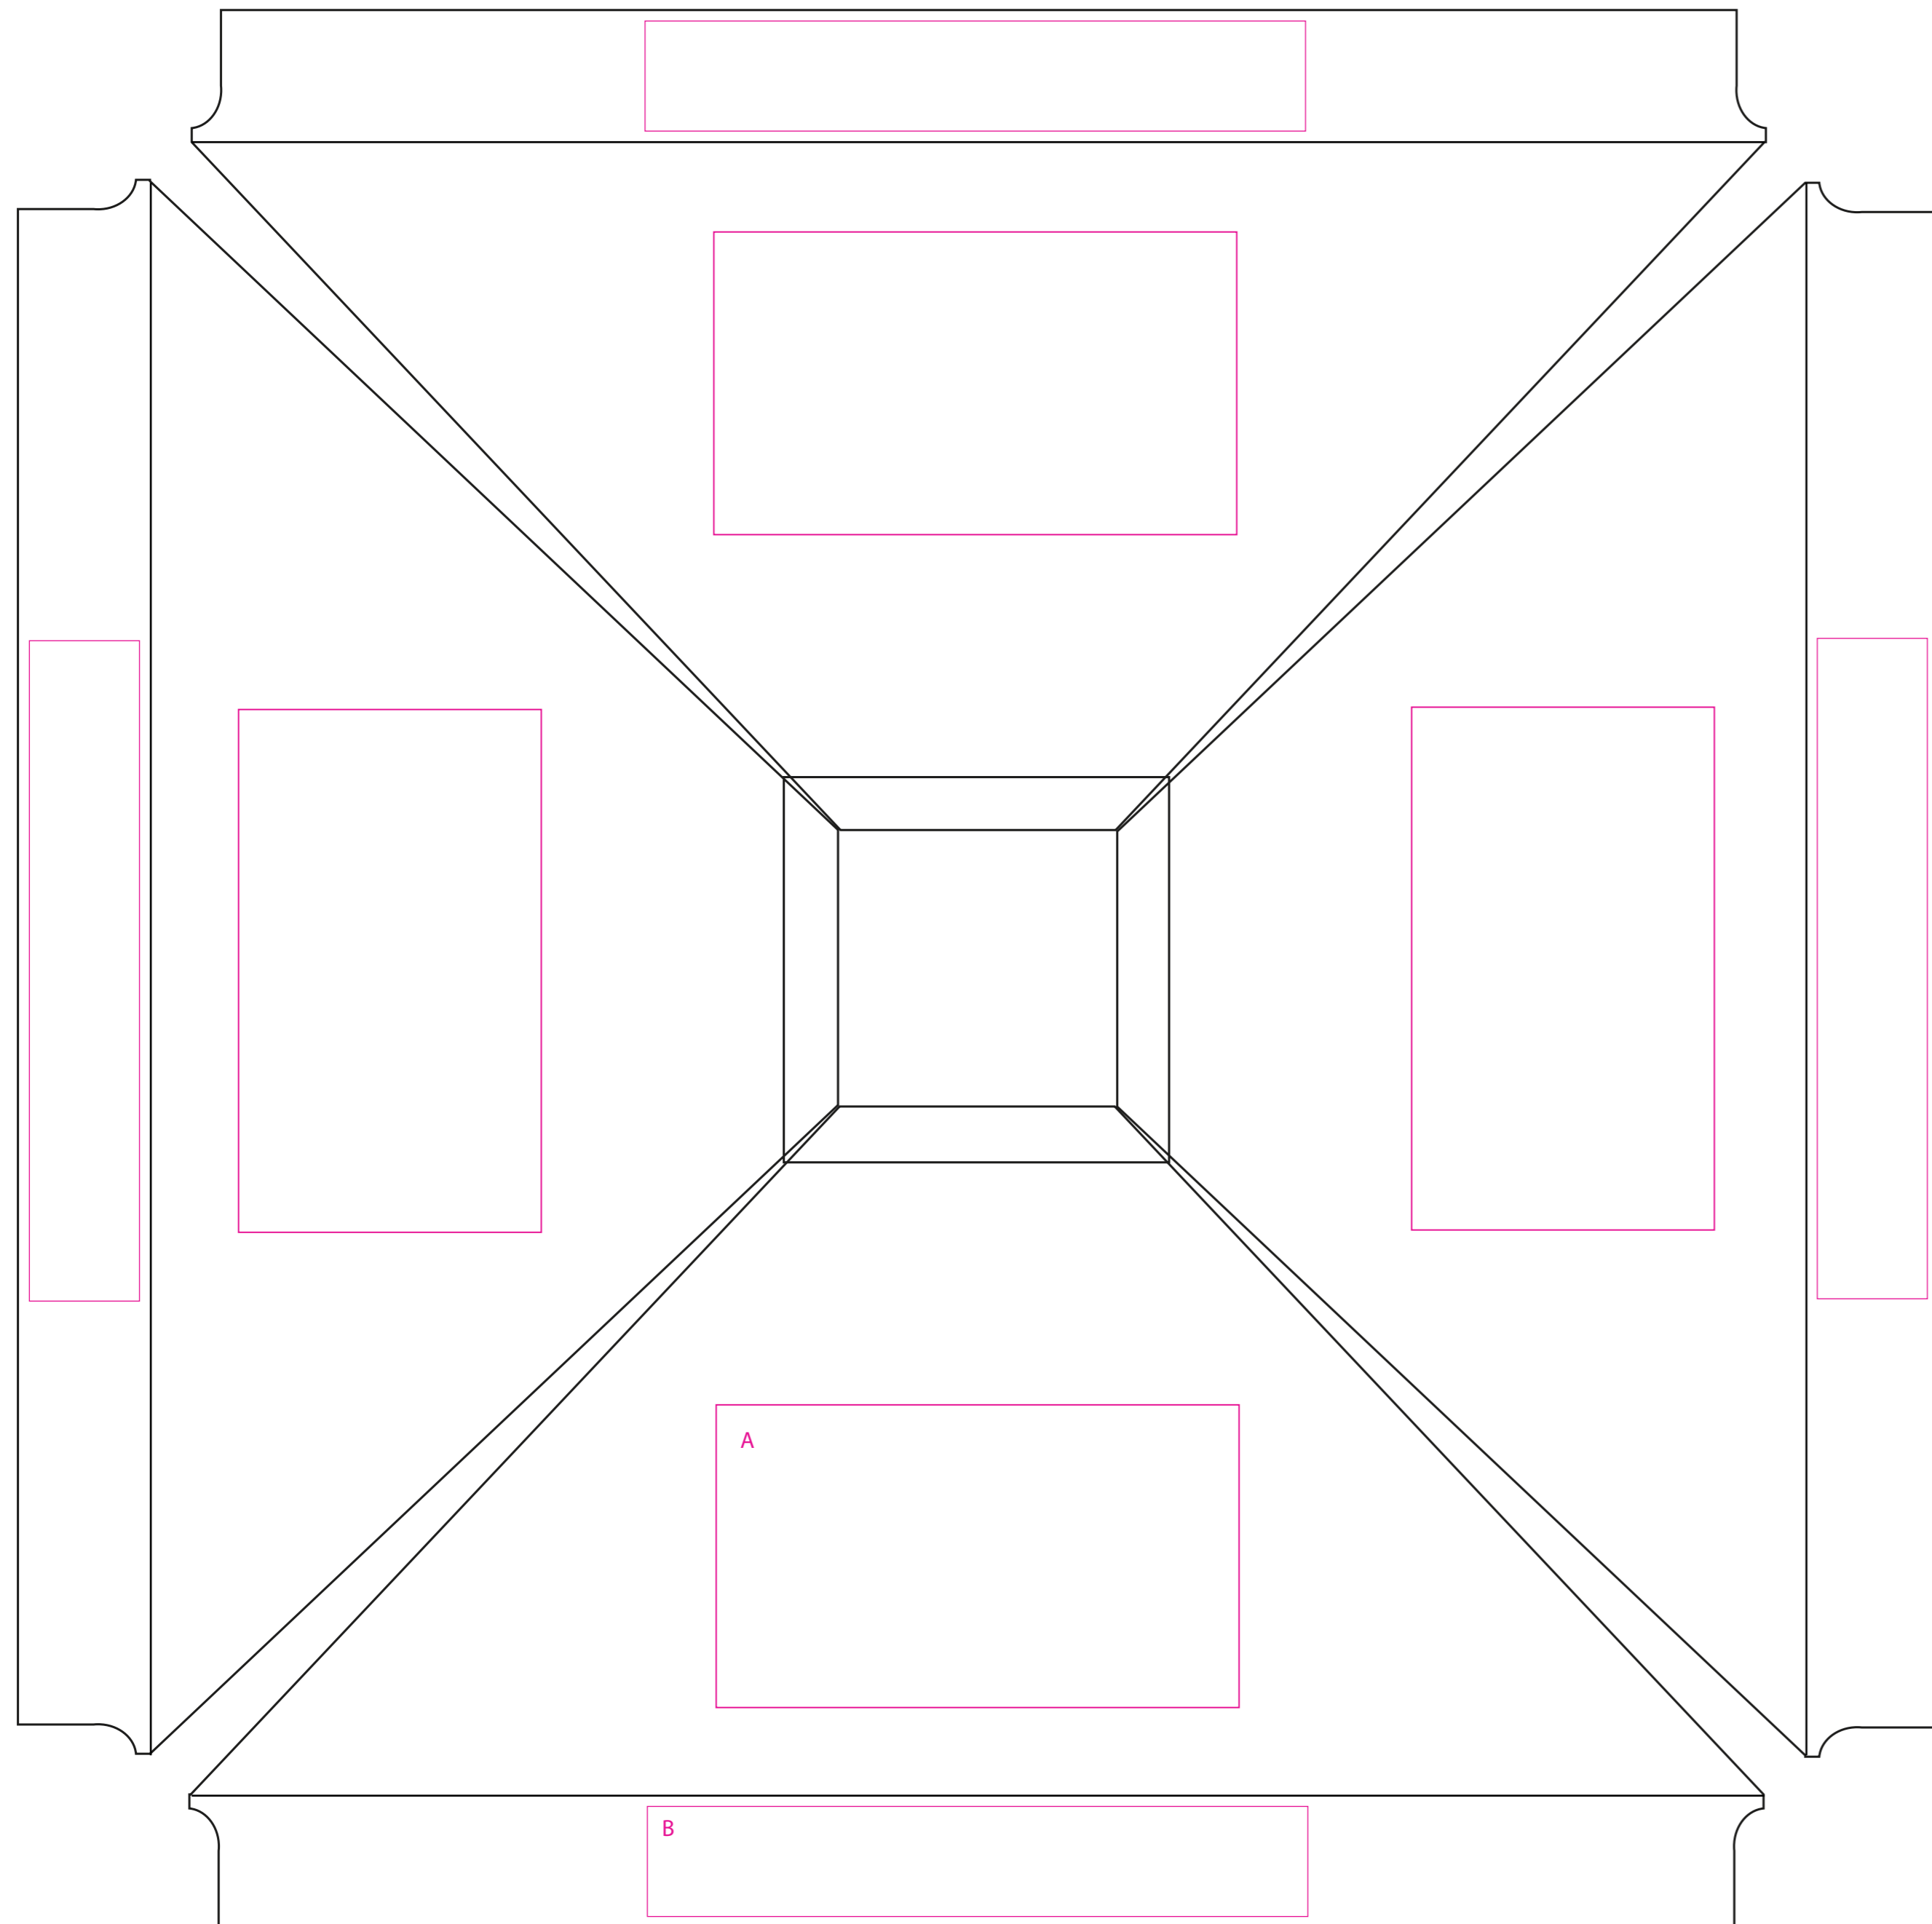

Product: POS126
Product Size: Canopy: 300x300cm ; Frame: Length: 270cm Diameter: 4.8cm
Decoration Options: Screen Print

With Valance

Shown at 10% actual size
A:Print size:950mm(w)x550mm(h)
B:Print size:1200mm(w)x200mm(h)

Without Valance

Shown at 10% actual size
Print size:950mm(w)x550mm(h)