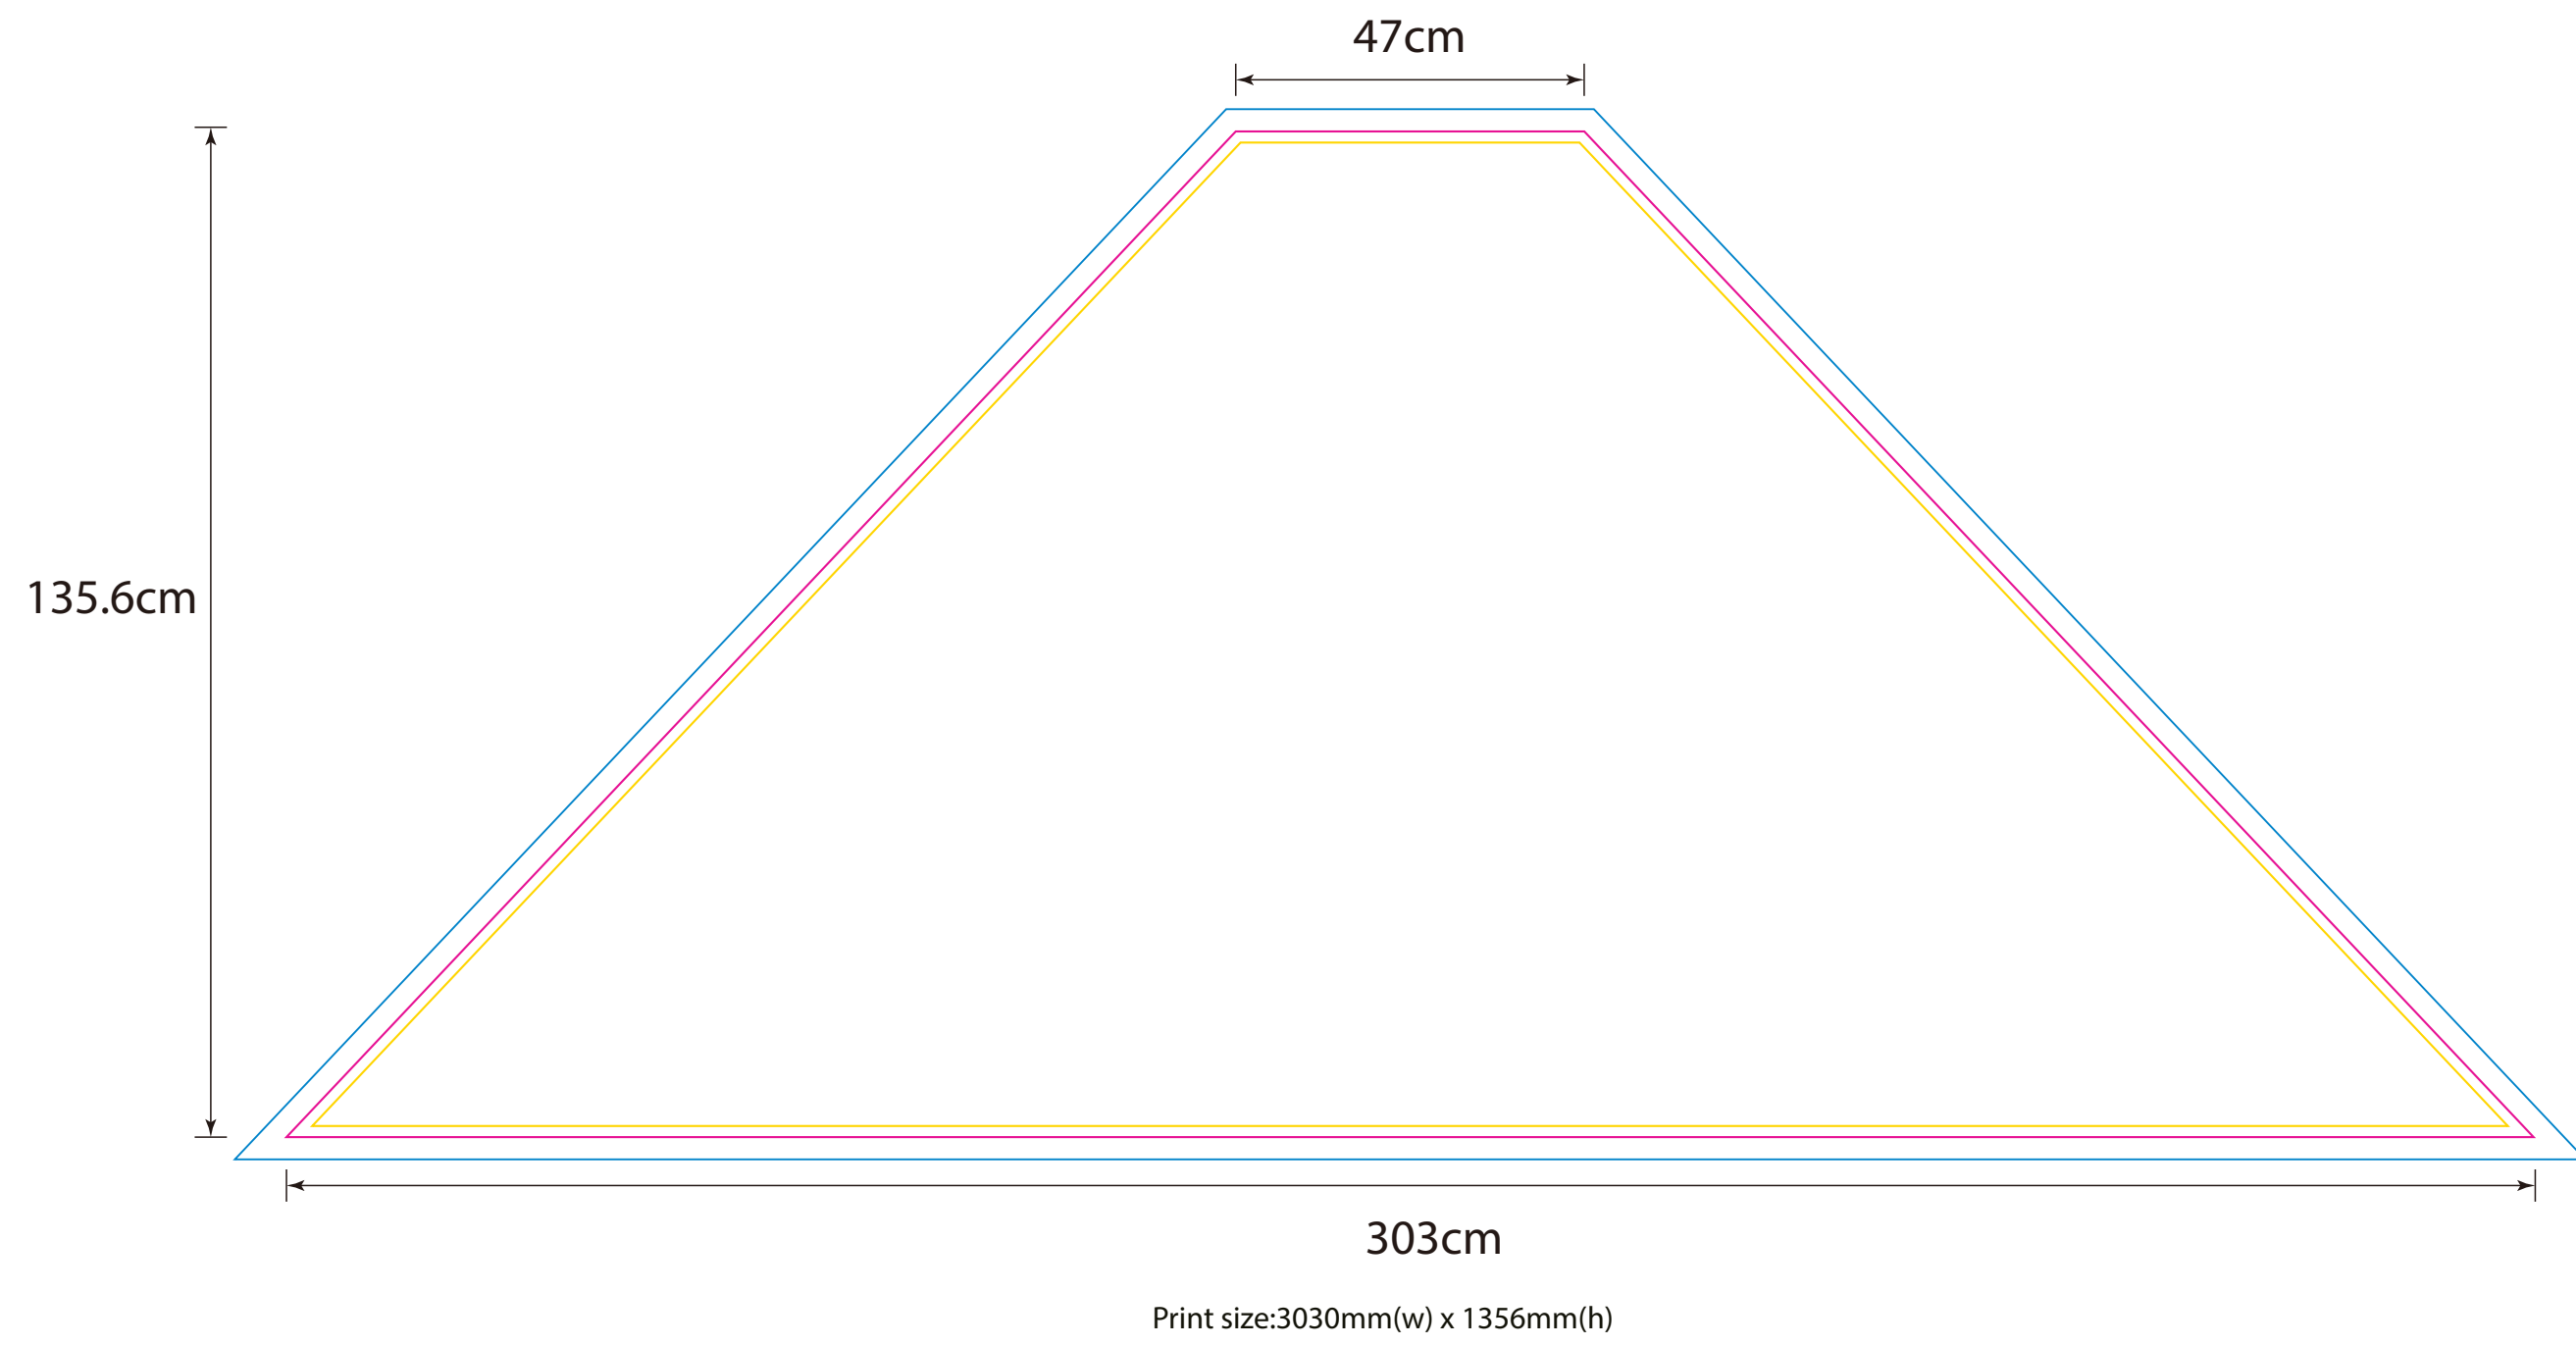

Product: POS125
Product Size: Canopy: 300x300cm ; Frame : Length: 270cm Diameter: 4.8cm
Decoration Options: Sublimation

- Safe print area
- Bleed area
- Knife line

Shown at 10% actual size