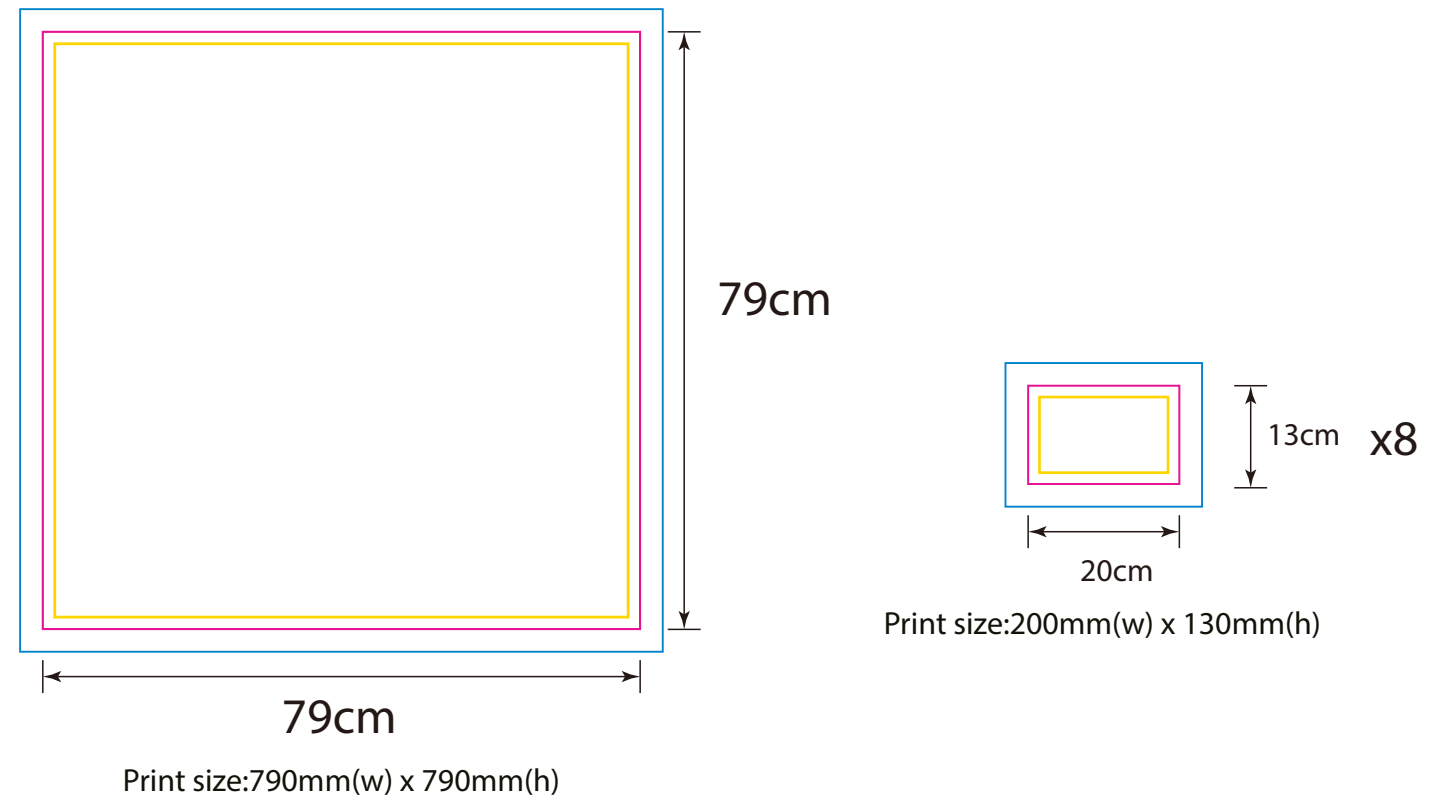

Product: POS125
Product Size: Canopy: 300x300cm ; Frame : Length: 270cm Diameter: 4.8cm
Decoration Options: Sublimation

- Safe print area
- Bleed area
- Knife line

Shown at 10% actual size