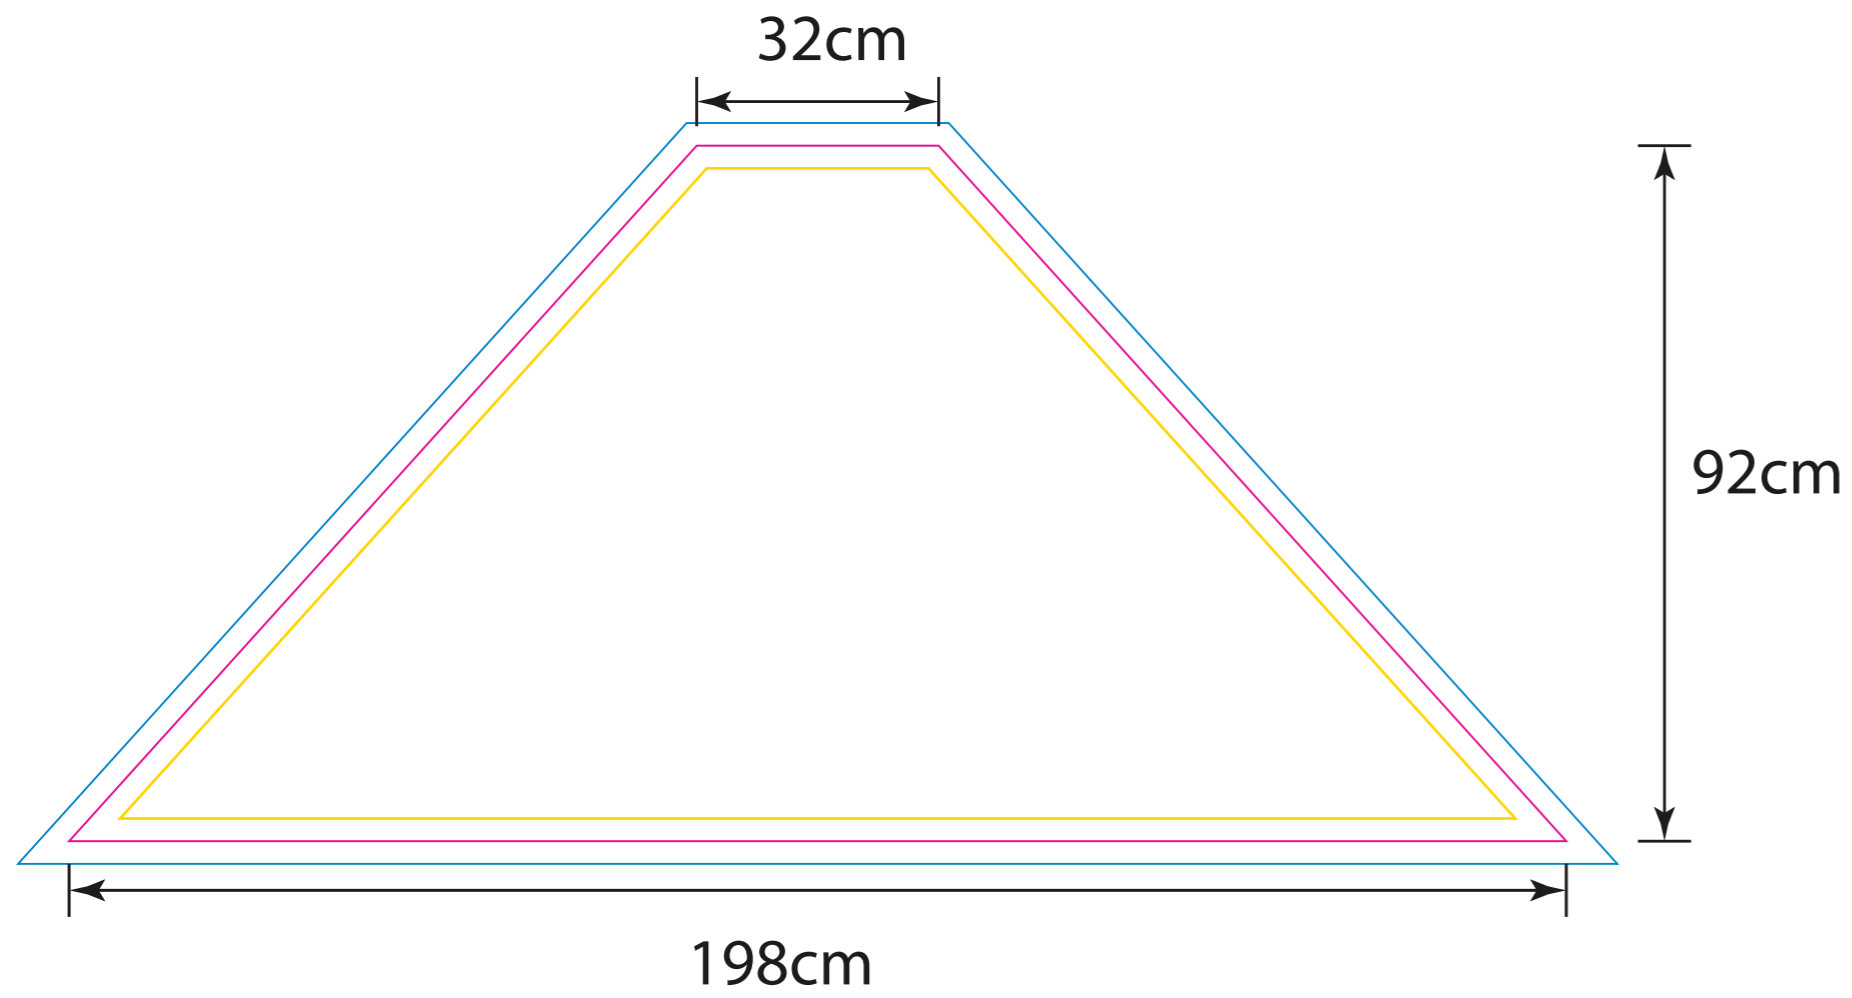

Product: POS120
Product Size: Canopy: 200x200cm ; Frame: Length: 260cm Diameter: 3.8cm
Decoration Options: Sublimation

- Safe print area
- Bleed area
- Knife line

Shown at 10% actual size