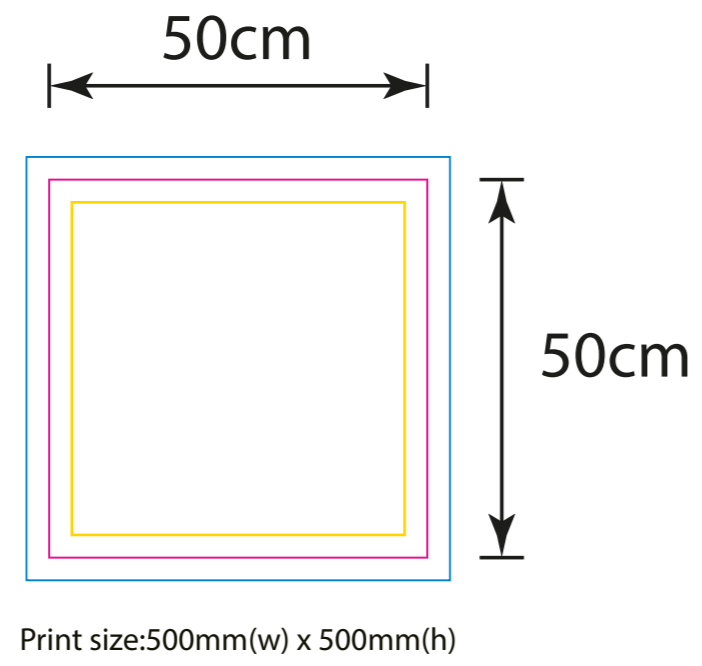

Product: POS120
Product Size: Canopy: 200x200cm ; Frame: Length: 260cm Diameter: 3.8cm
Decoration Options: Sublimation

- Safe print area
- Bleed area
- Knife line

Shown at 10% actual size