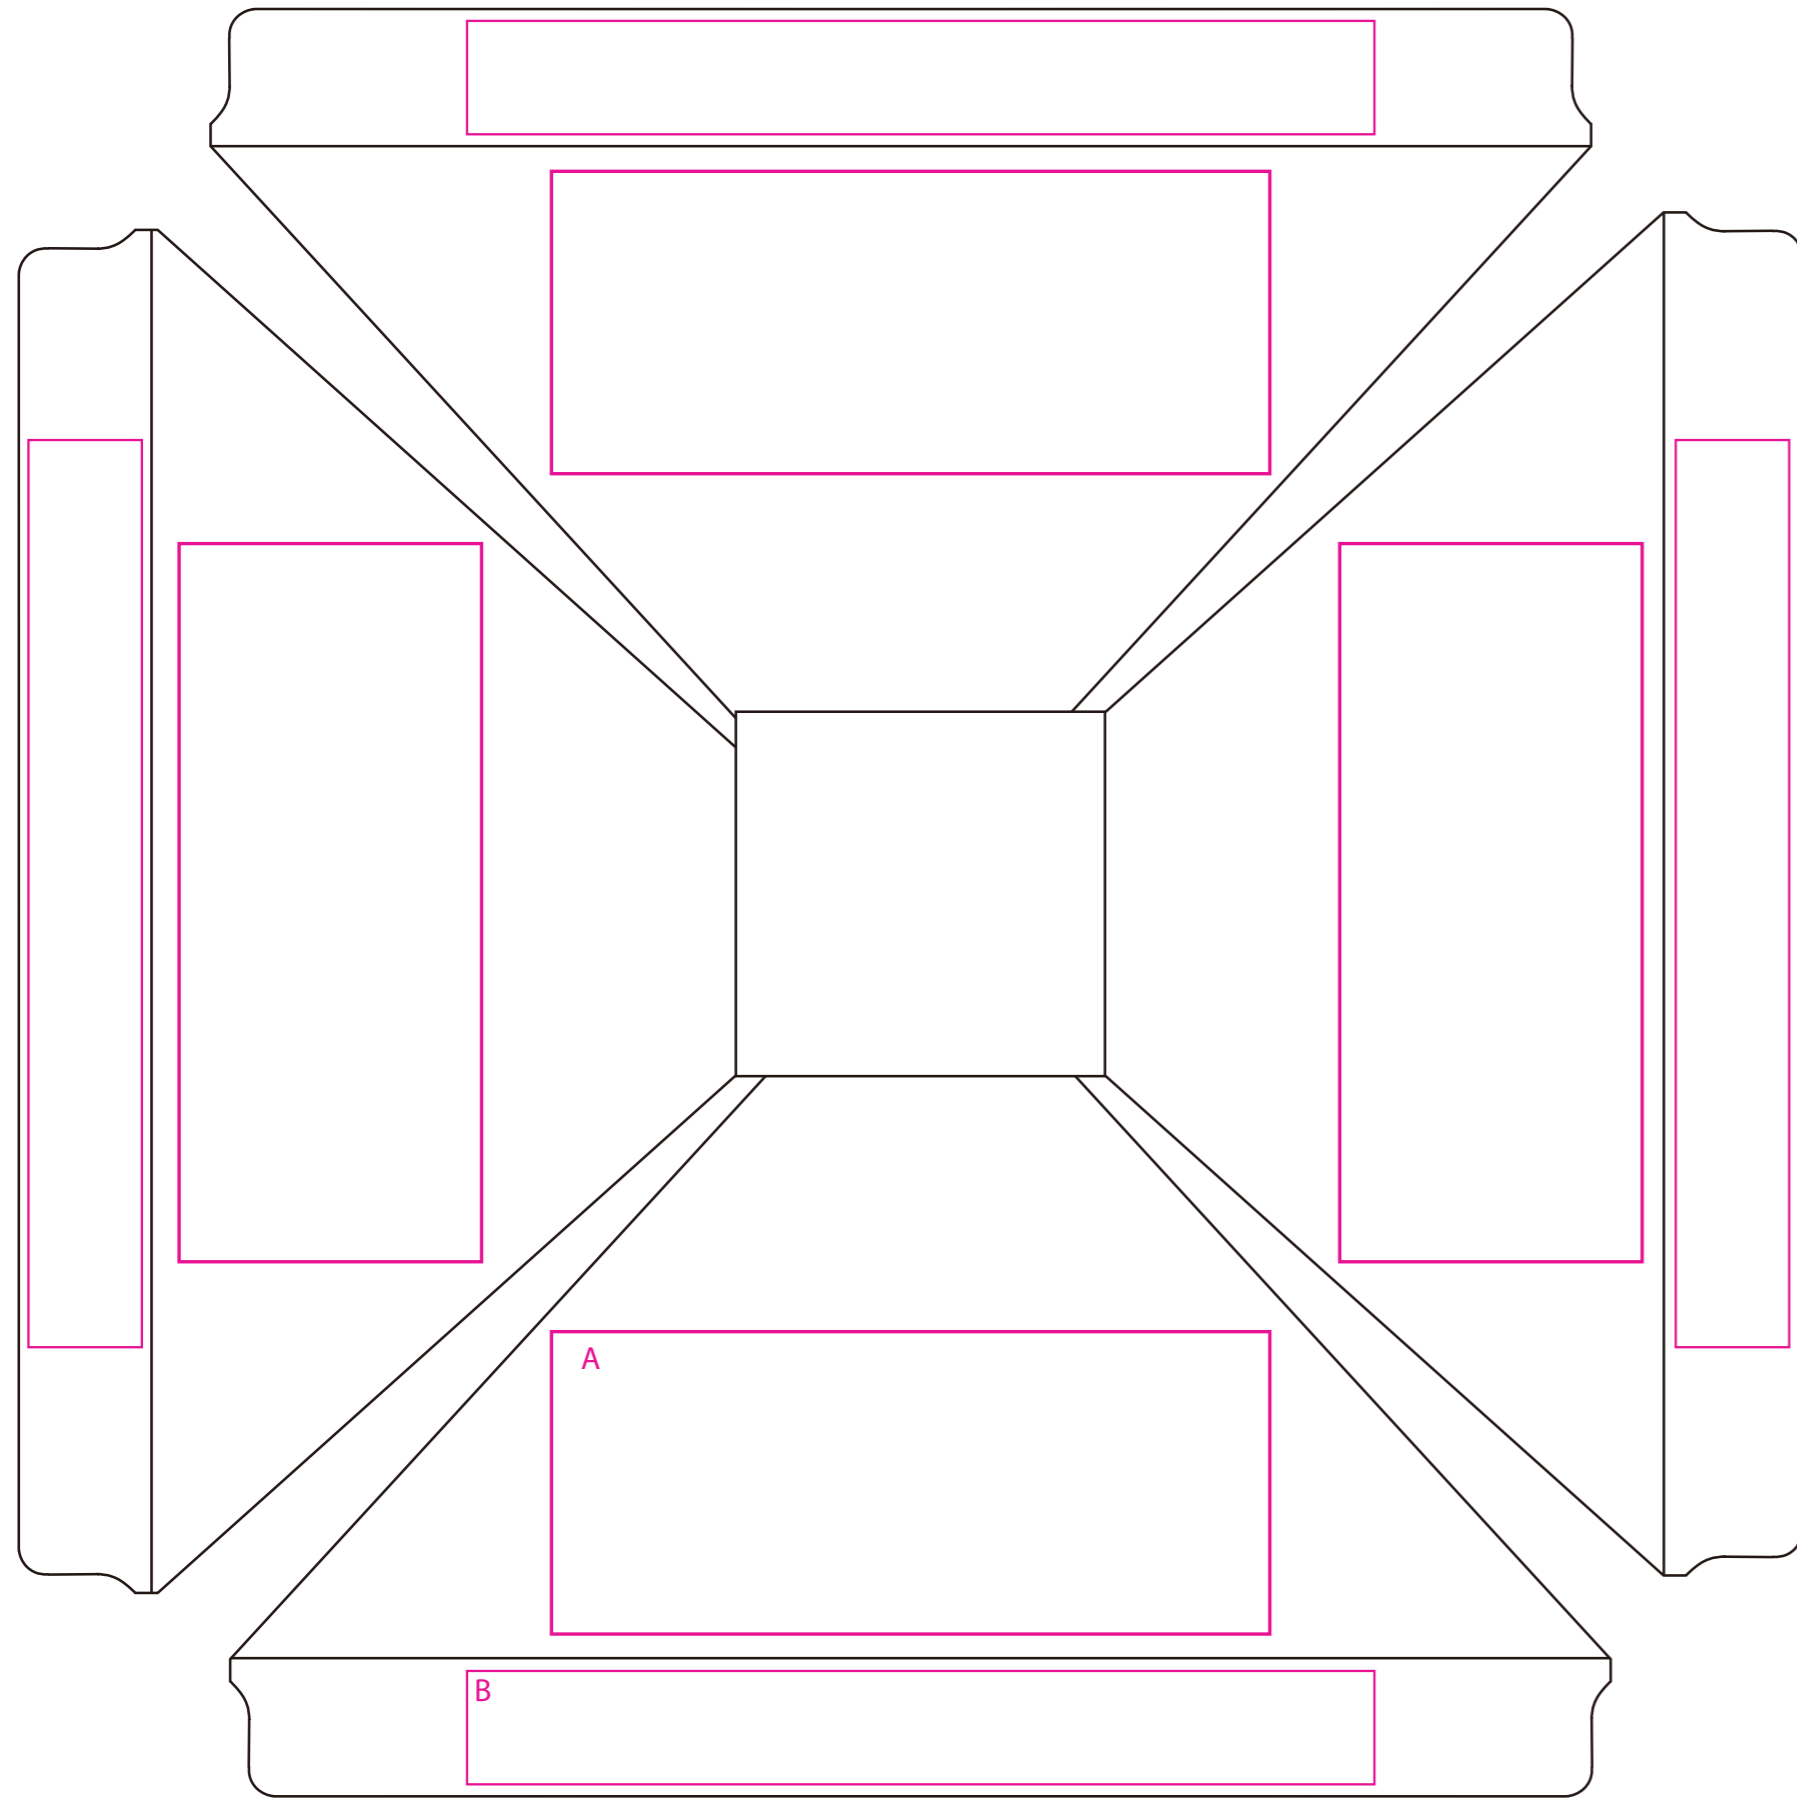

Product: POS116  
Product Size: Canopy: 200x200cm ; Frame: Length: 260cm Diameter: 3.8cm  
Decoration Options: Screen Print

### With Valance

Shown at 10% actual size  
A:Print size:950mm(w) x 400mm(h)  
B:Print size:1200mm(w) x 150mm(h)

### Without Valance

Shown at 10% actual size  
Print size:950mm(w) x 400mm(h)