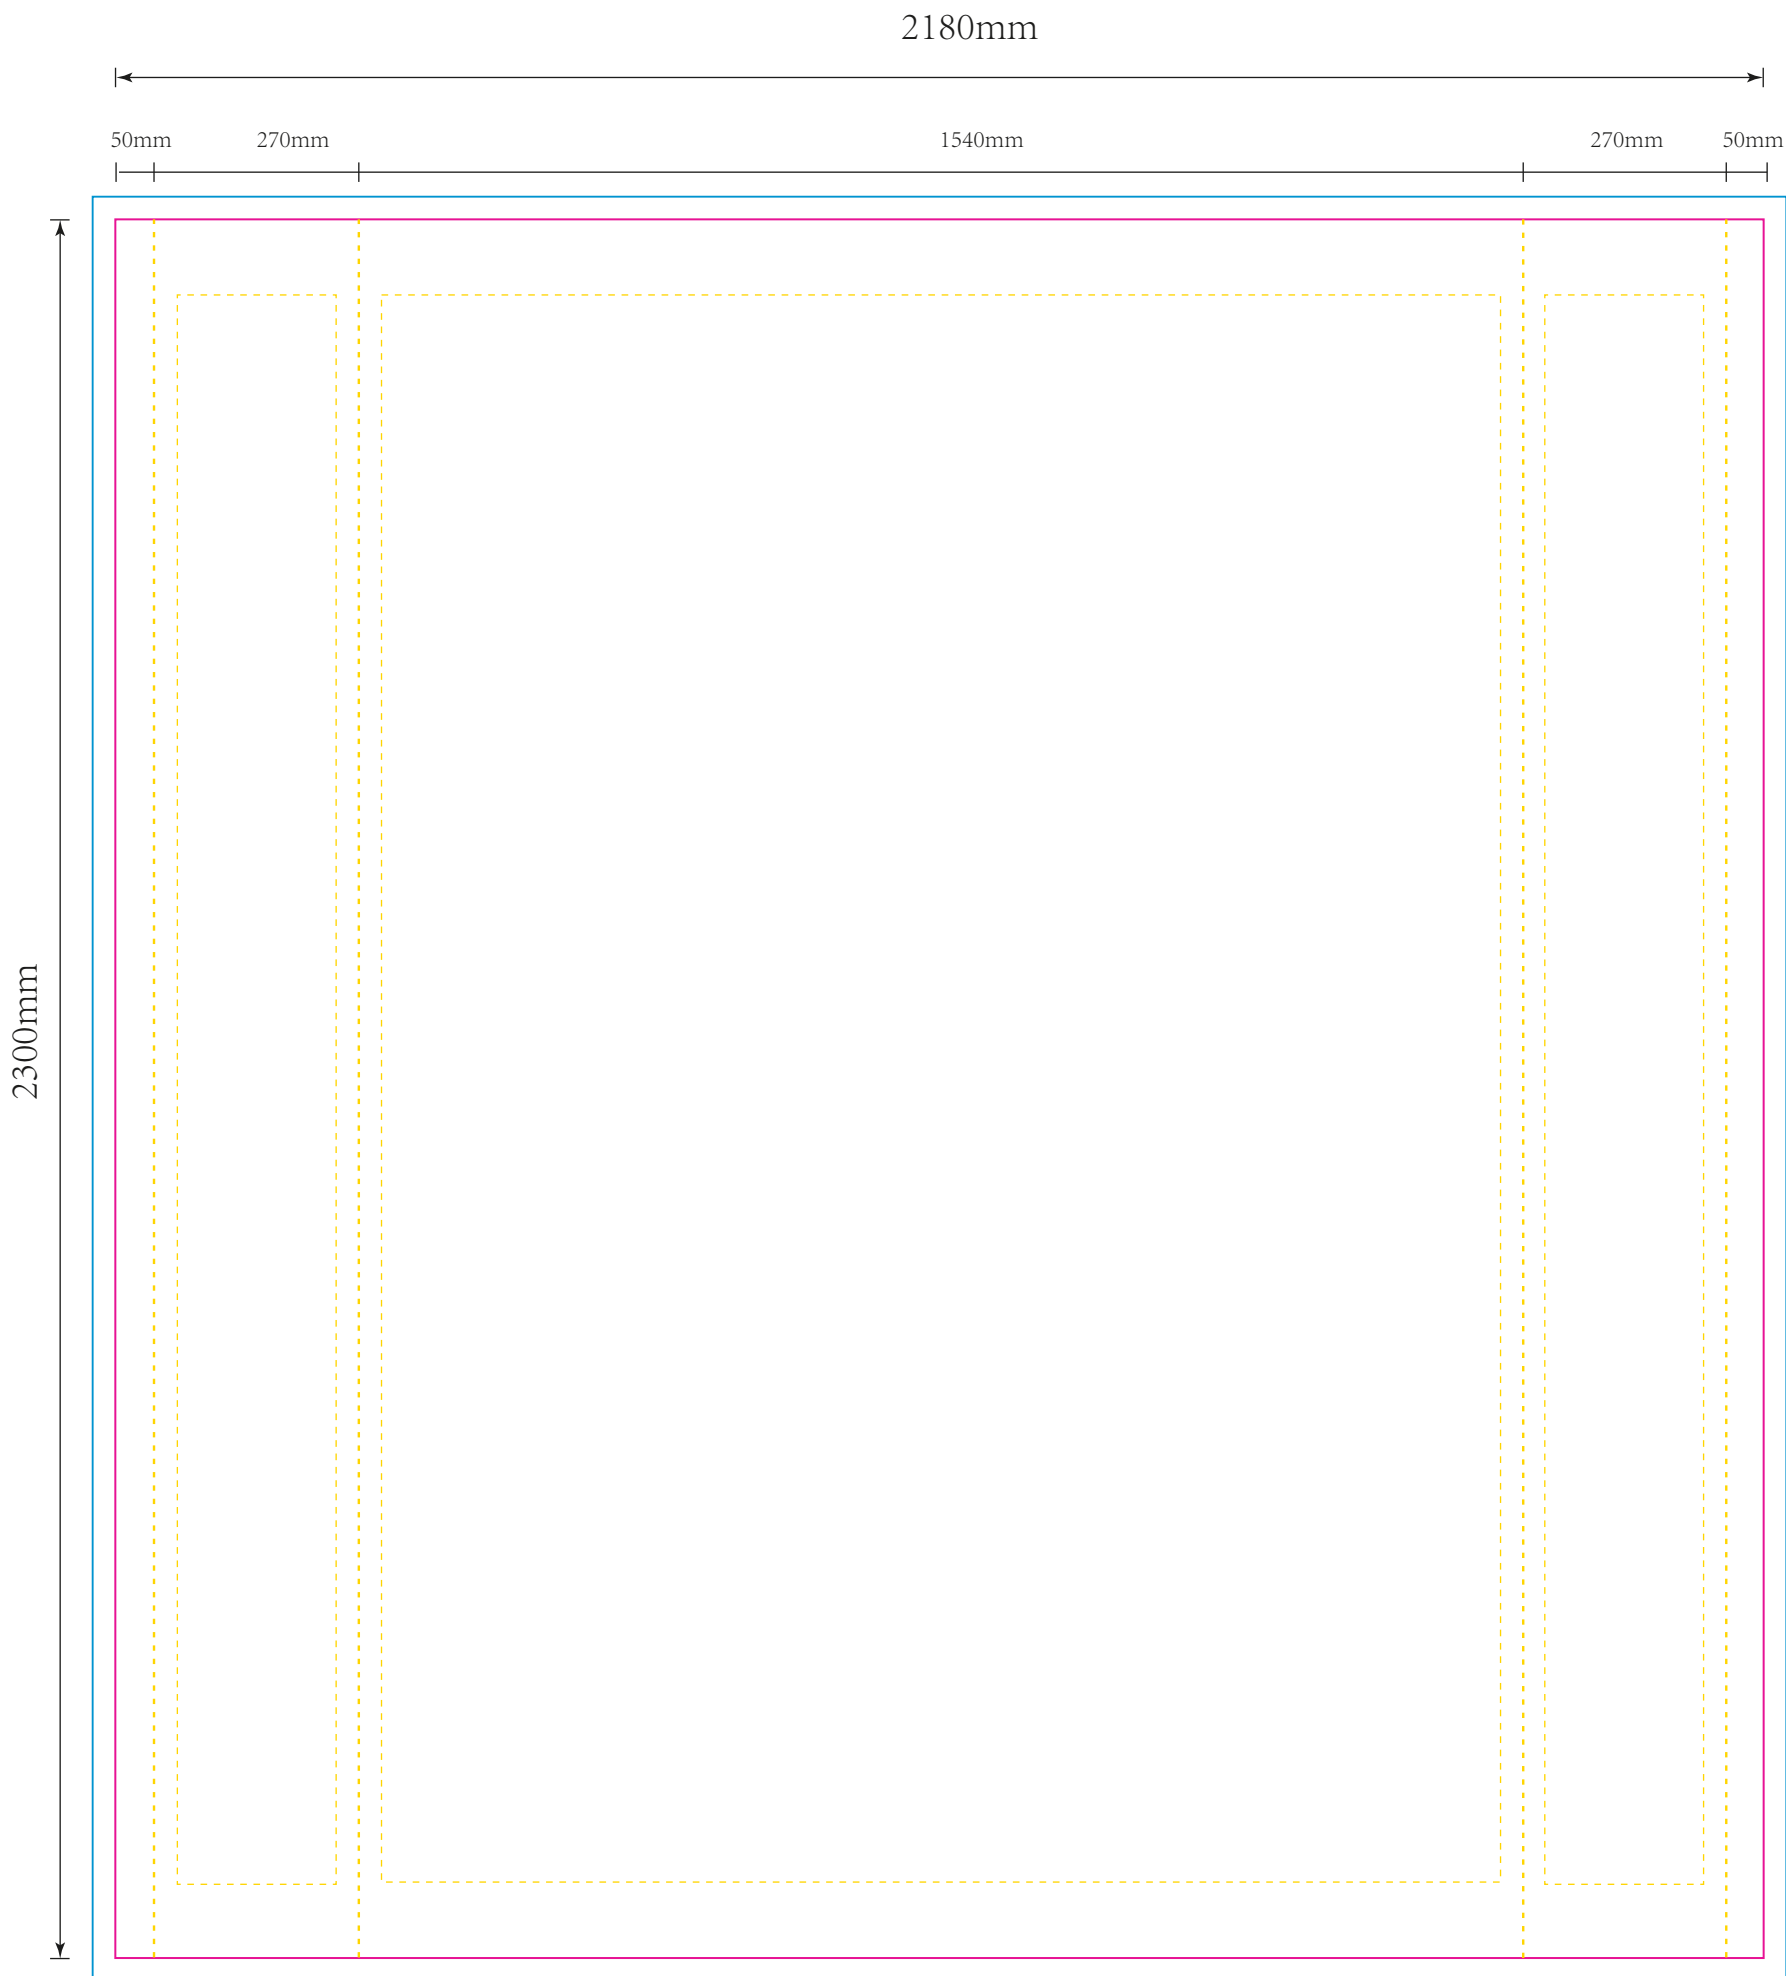

Product: POS107  
Product Size: 1540x2300x270mm  
Decoration Options: Sublimation

Shown at 10% actual size  
Print size:2180mm(w) x 2300mm(h)

-  Safe print area
-  Bleed area
-  Knife line