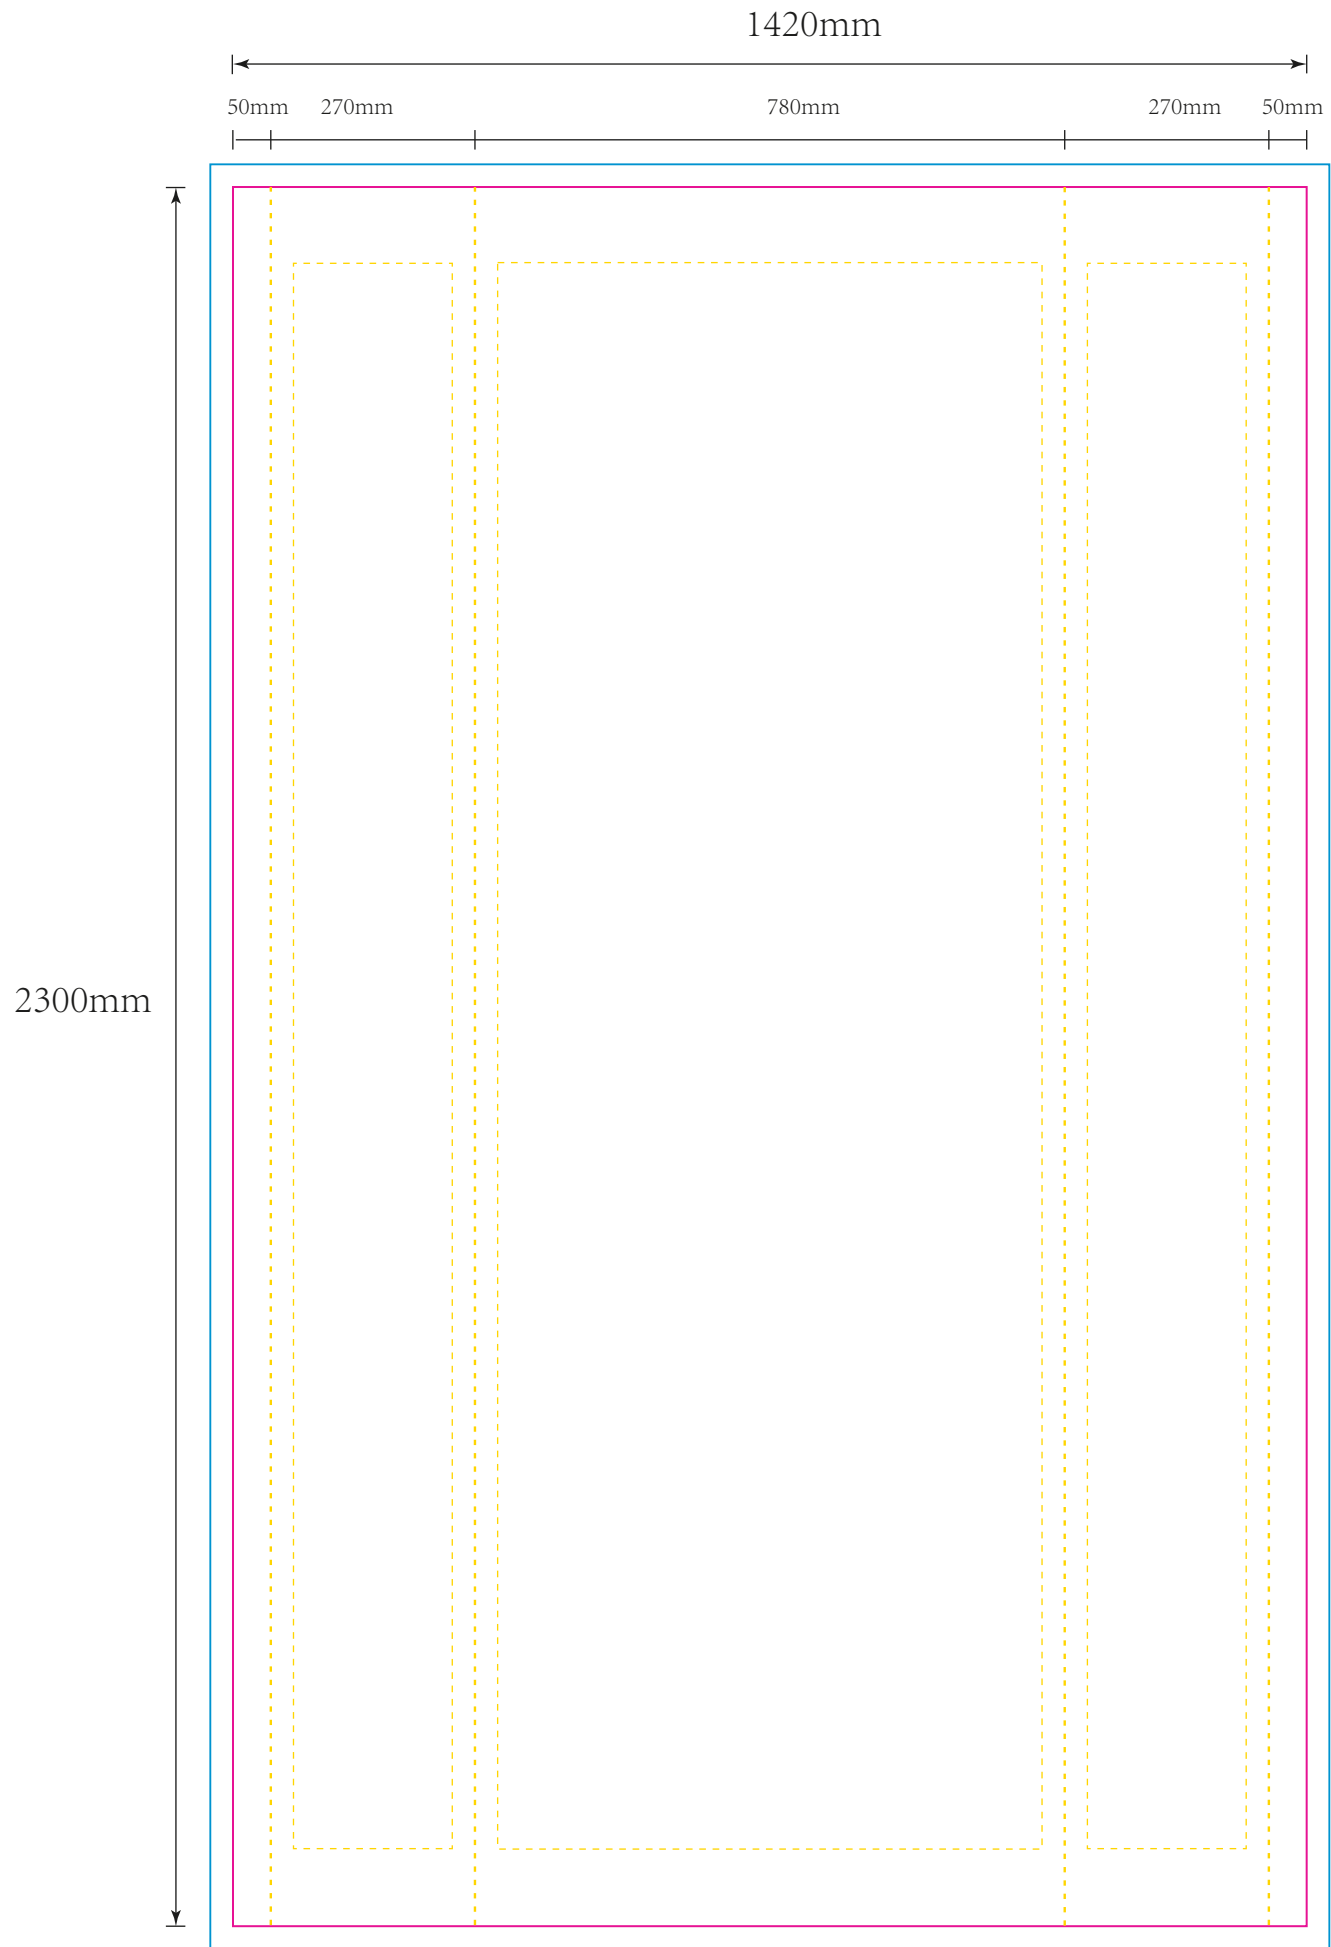

Product: POS106  
Product Size: 780x2300x270mm  
Decoration Options: Sublimation

Shown at 10% actual size  
Print size:1420 mm(w) x 2300mm(h)

-  Safe print area
-  Bleed area
-  Knife line