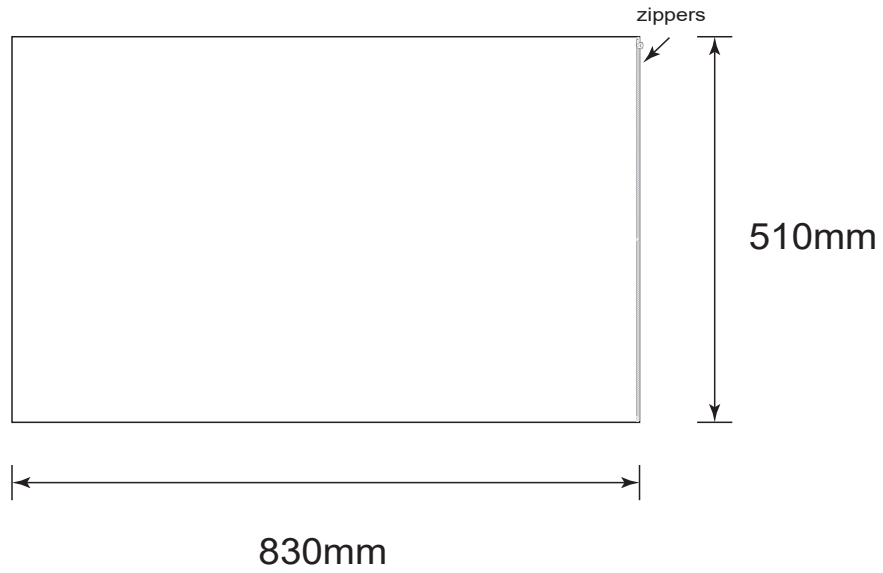

Product: POS104
Product Size: 830mm(w) x510mm(h)
Decoration Options: Sublimation

Front

Back

-  Safe print area
-  Bleed area
-  Knife line

Print size:830mm(w) x 510mm(h)
Shown at 10% actual size