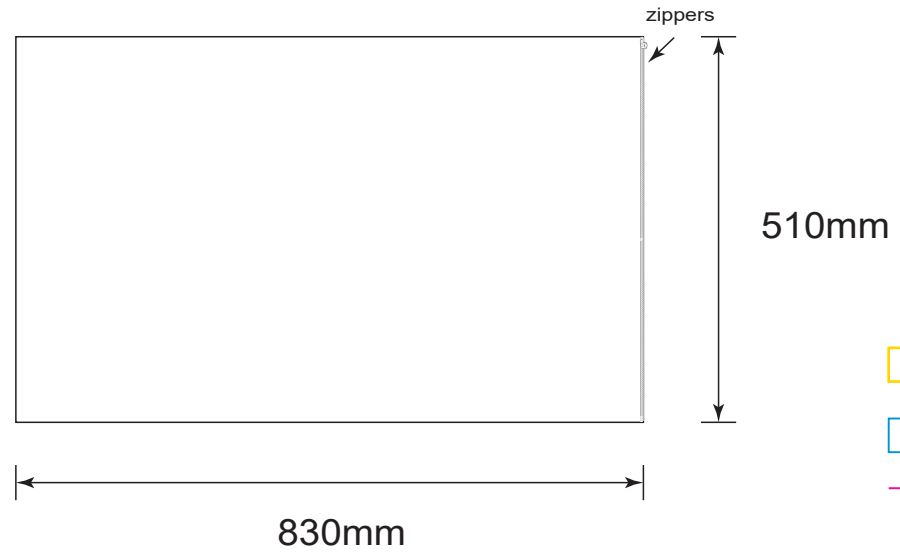

Product: POS104
Product Size: 830mm(w) x510mm(h)
Decoration Options: Sublimation

Front

Back

-  Safe print area
-  Bleed area
-  Knife line

Print size:830mm(w) x 510mm(h)
Shown at 10% actual size