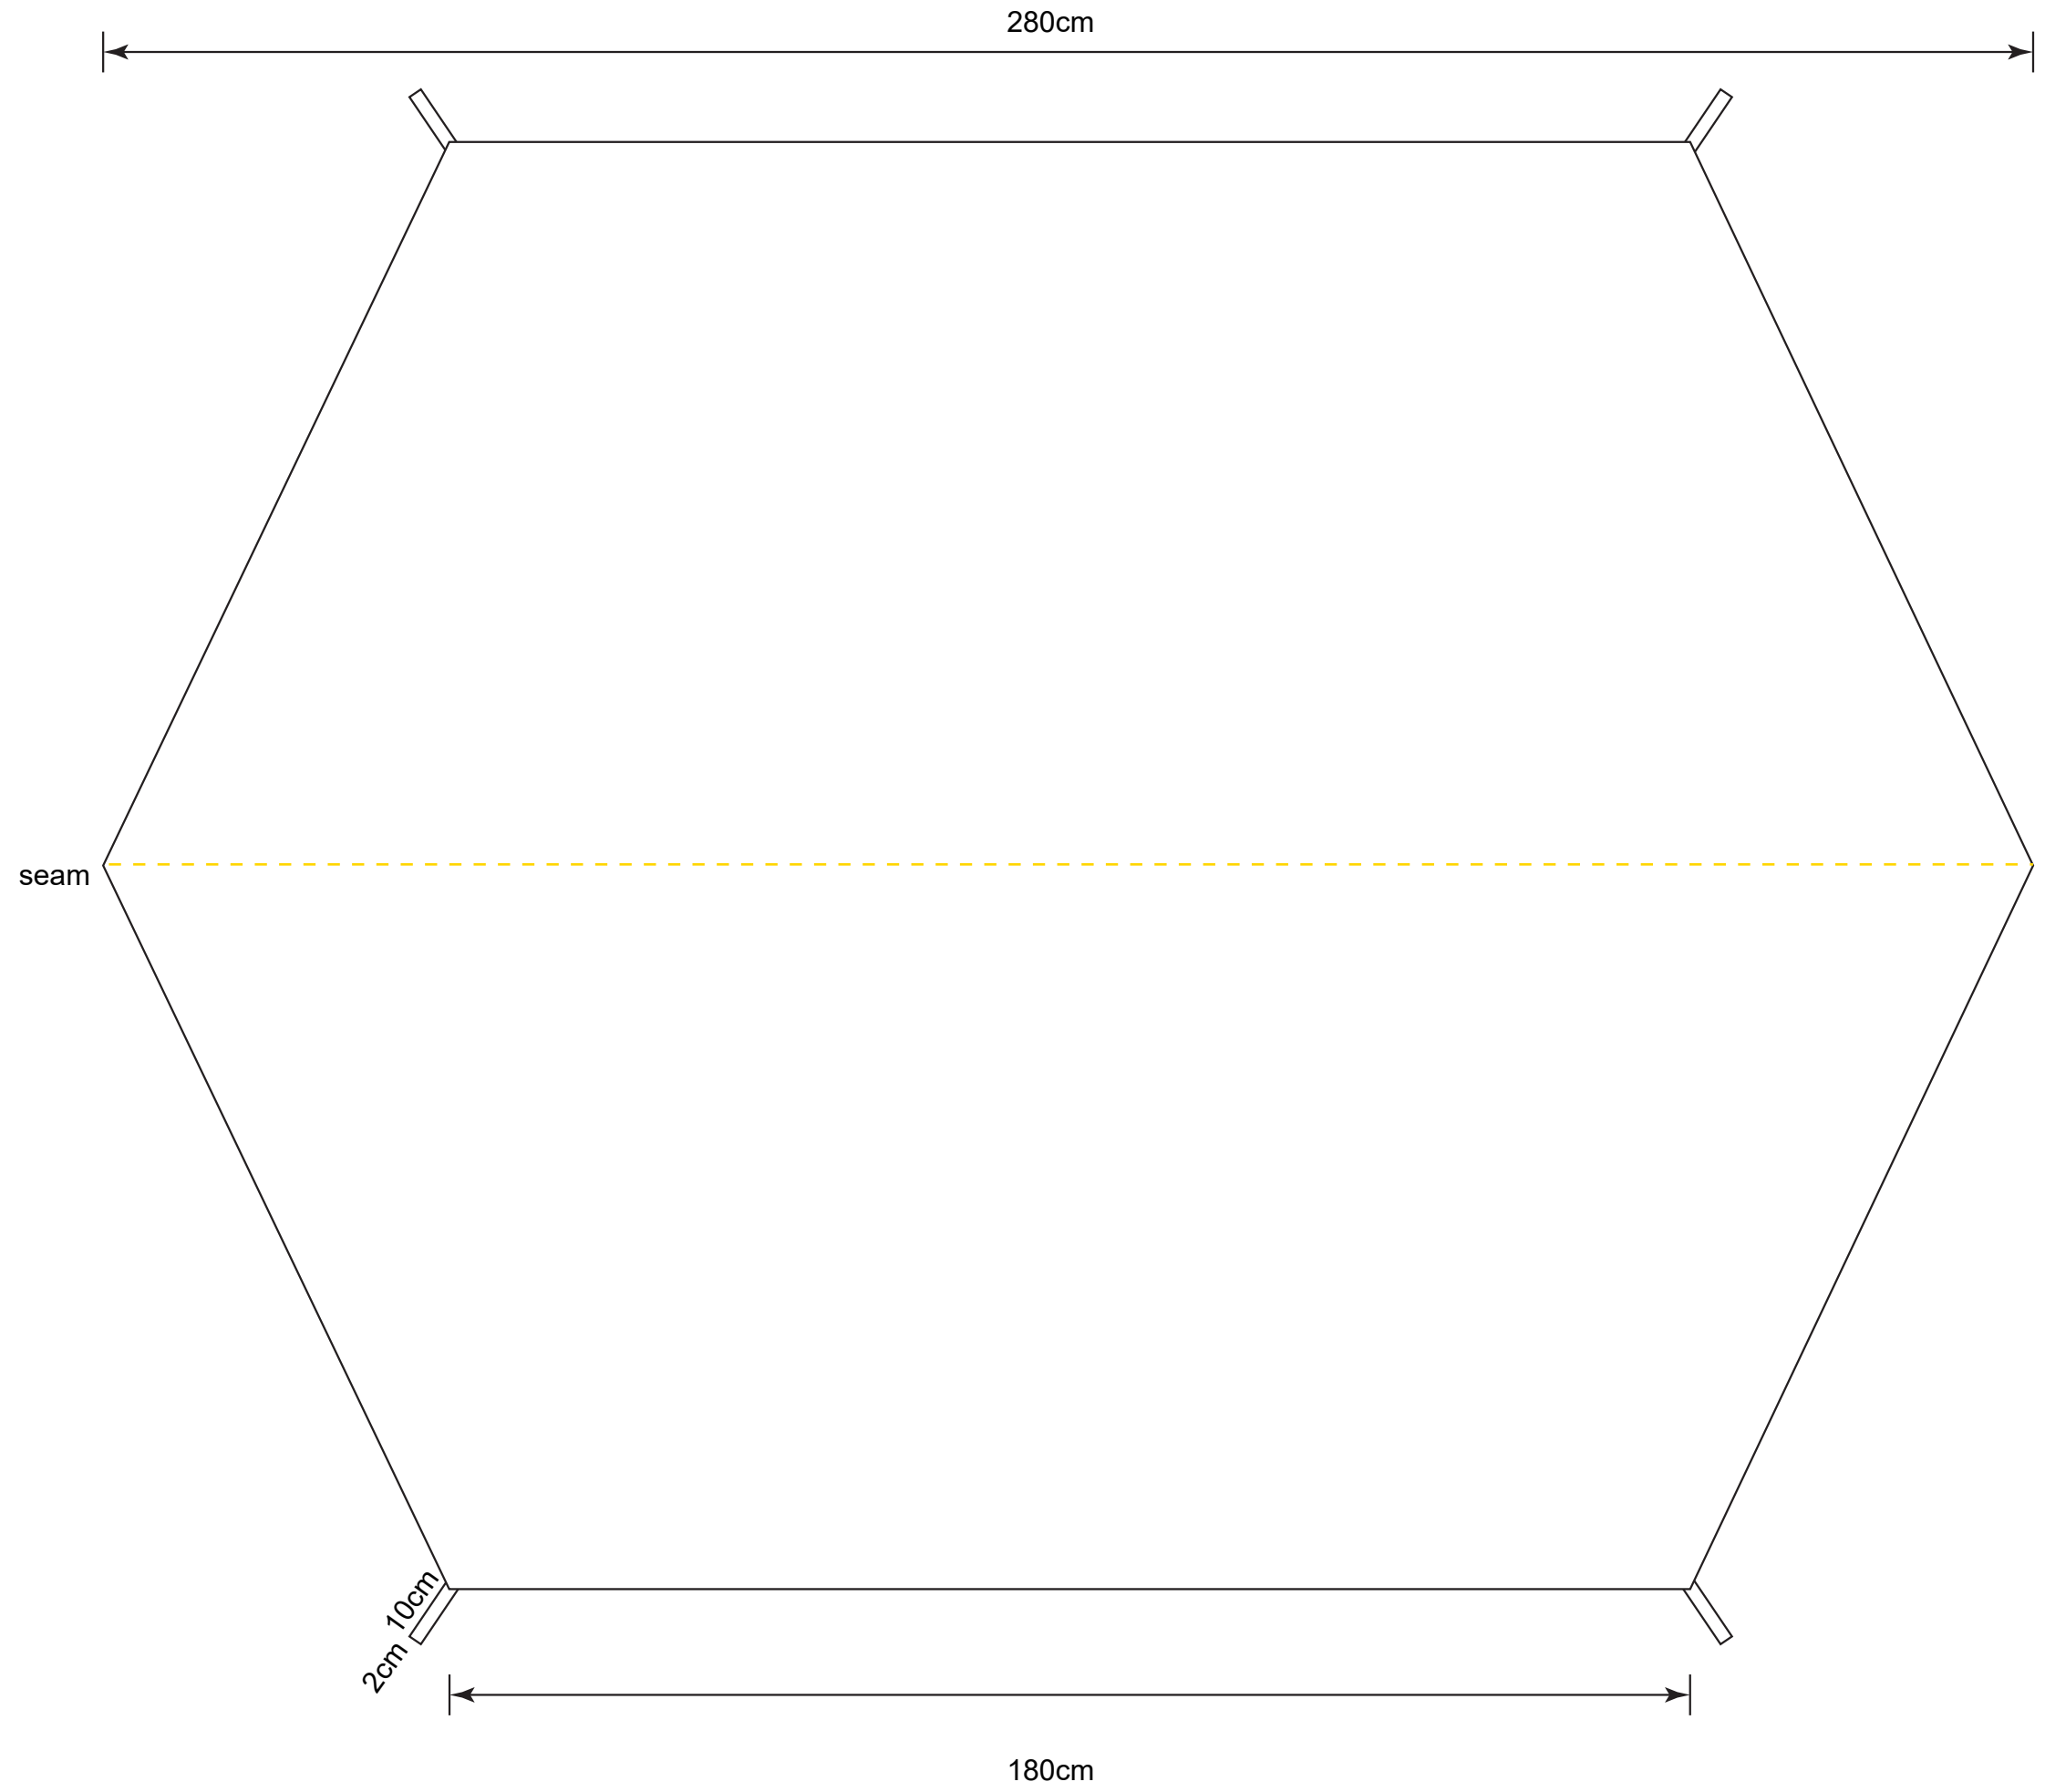

Product: POS103
Product Size: 2800mm(w) x 2100mm(h)
Decoration Options: Sublimation

- Safe print area
- Bleed area
- Knife line

Print size: 2800mm(w) x 2100mm(h)
Shown at 10% actual size