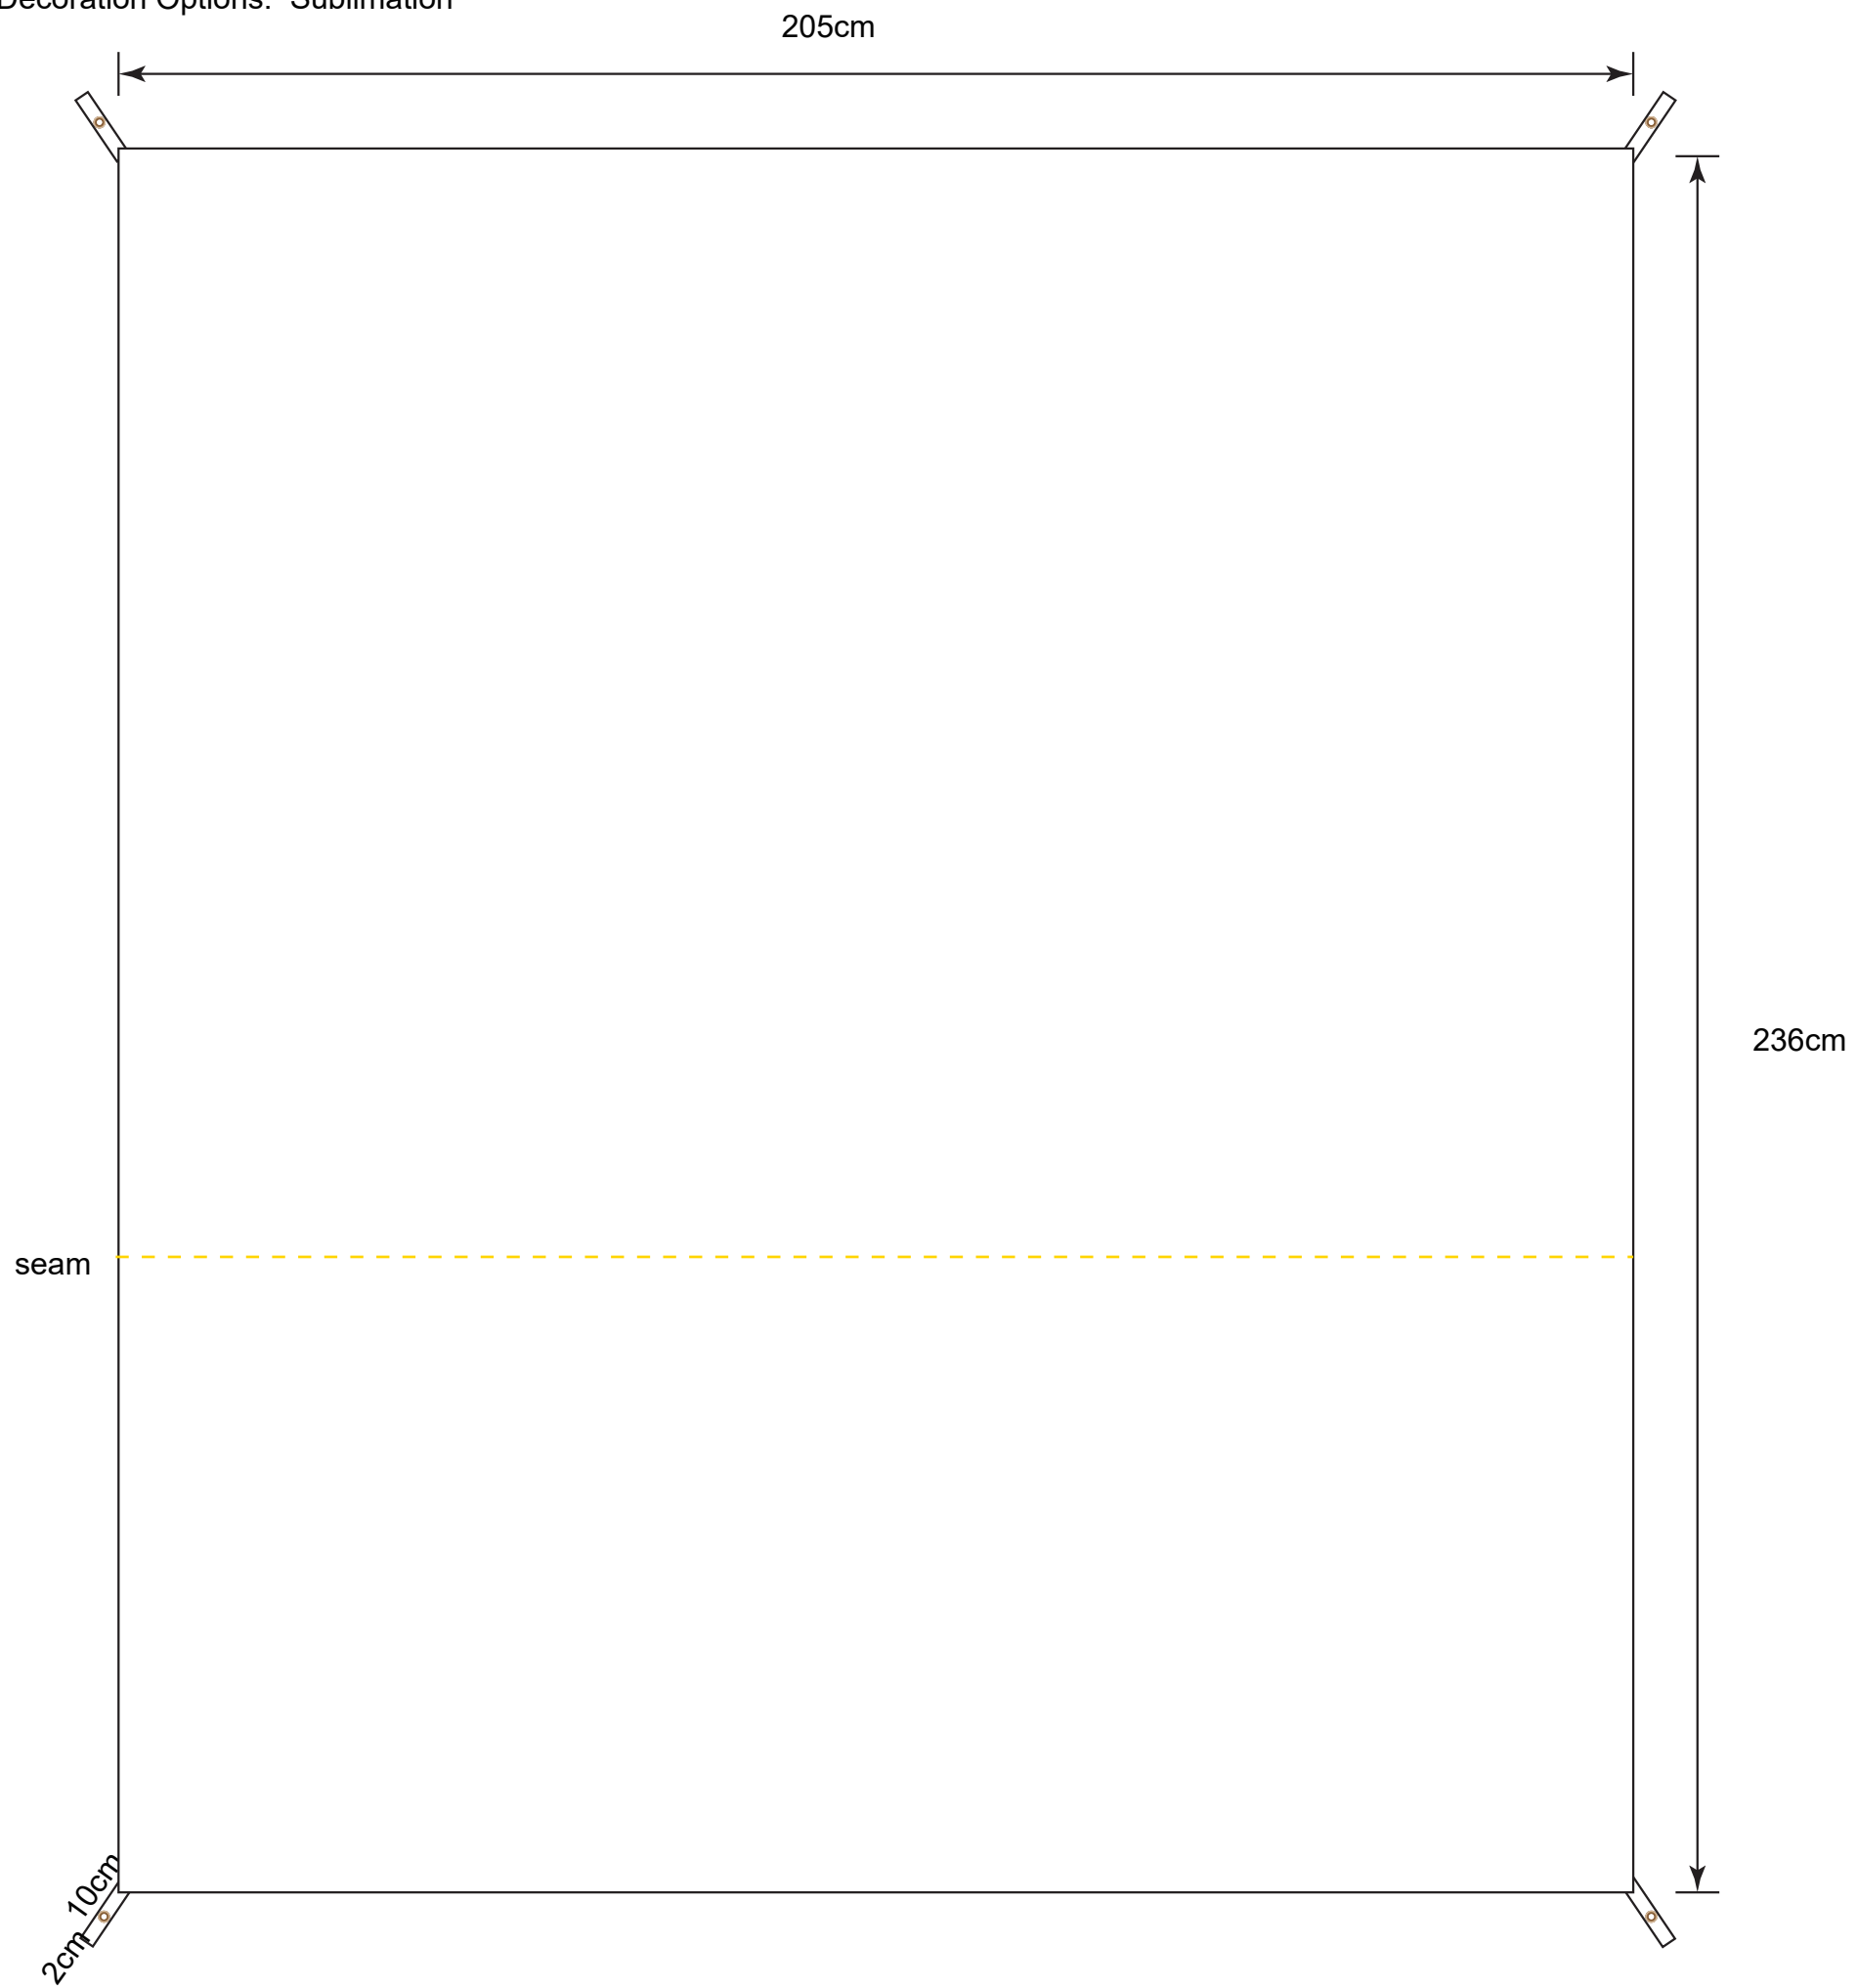

Product: POS102
Product Size: Canopy: 236x205cm
Decoration Options: Sublimation

Print size: 2050mm(w) x 2360mm(h)
Shown at 10% actual size

- Safe print area
- Bleed area
- Knife line