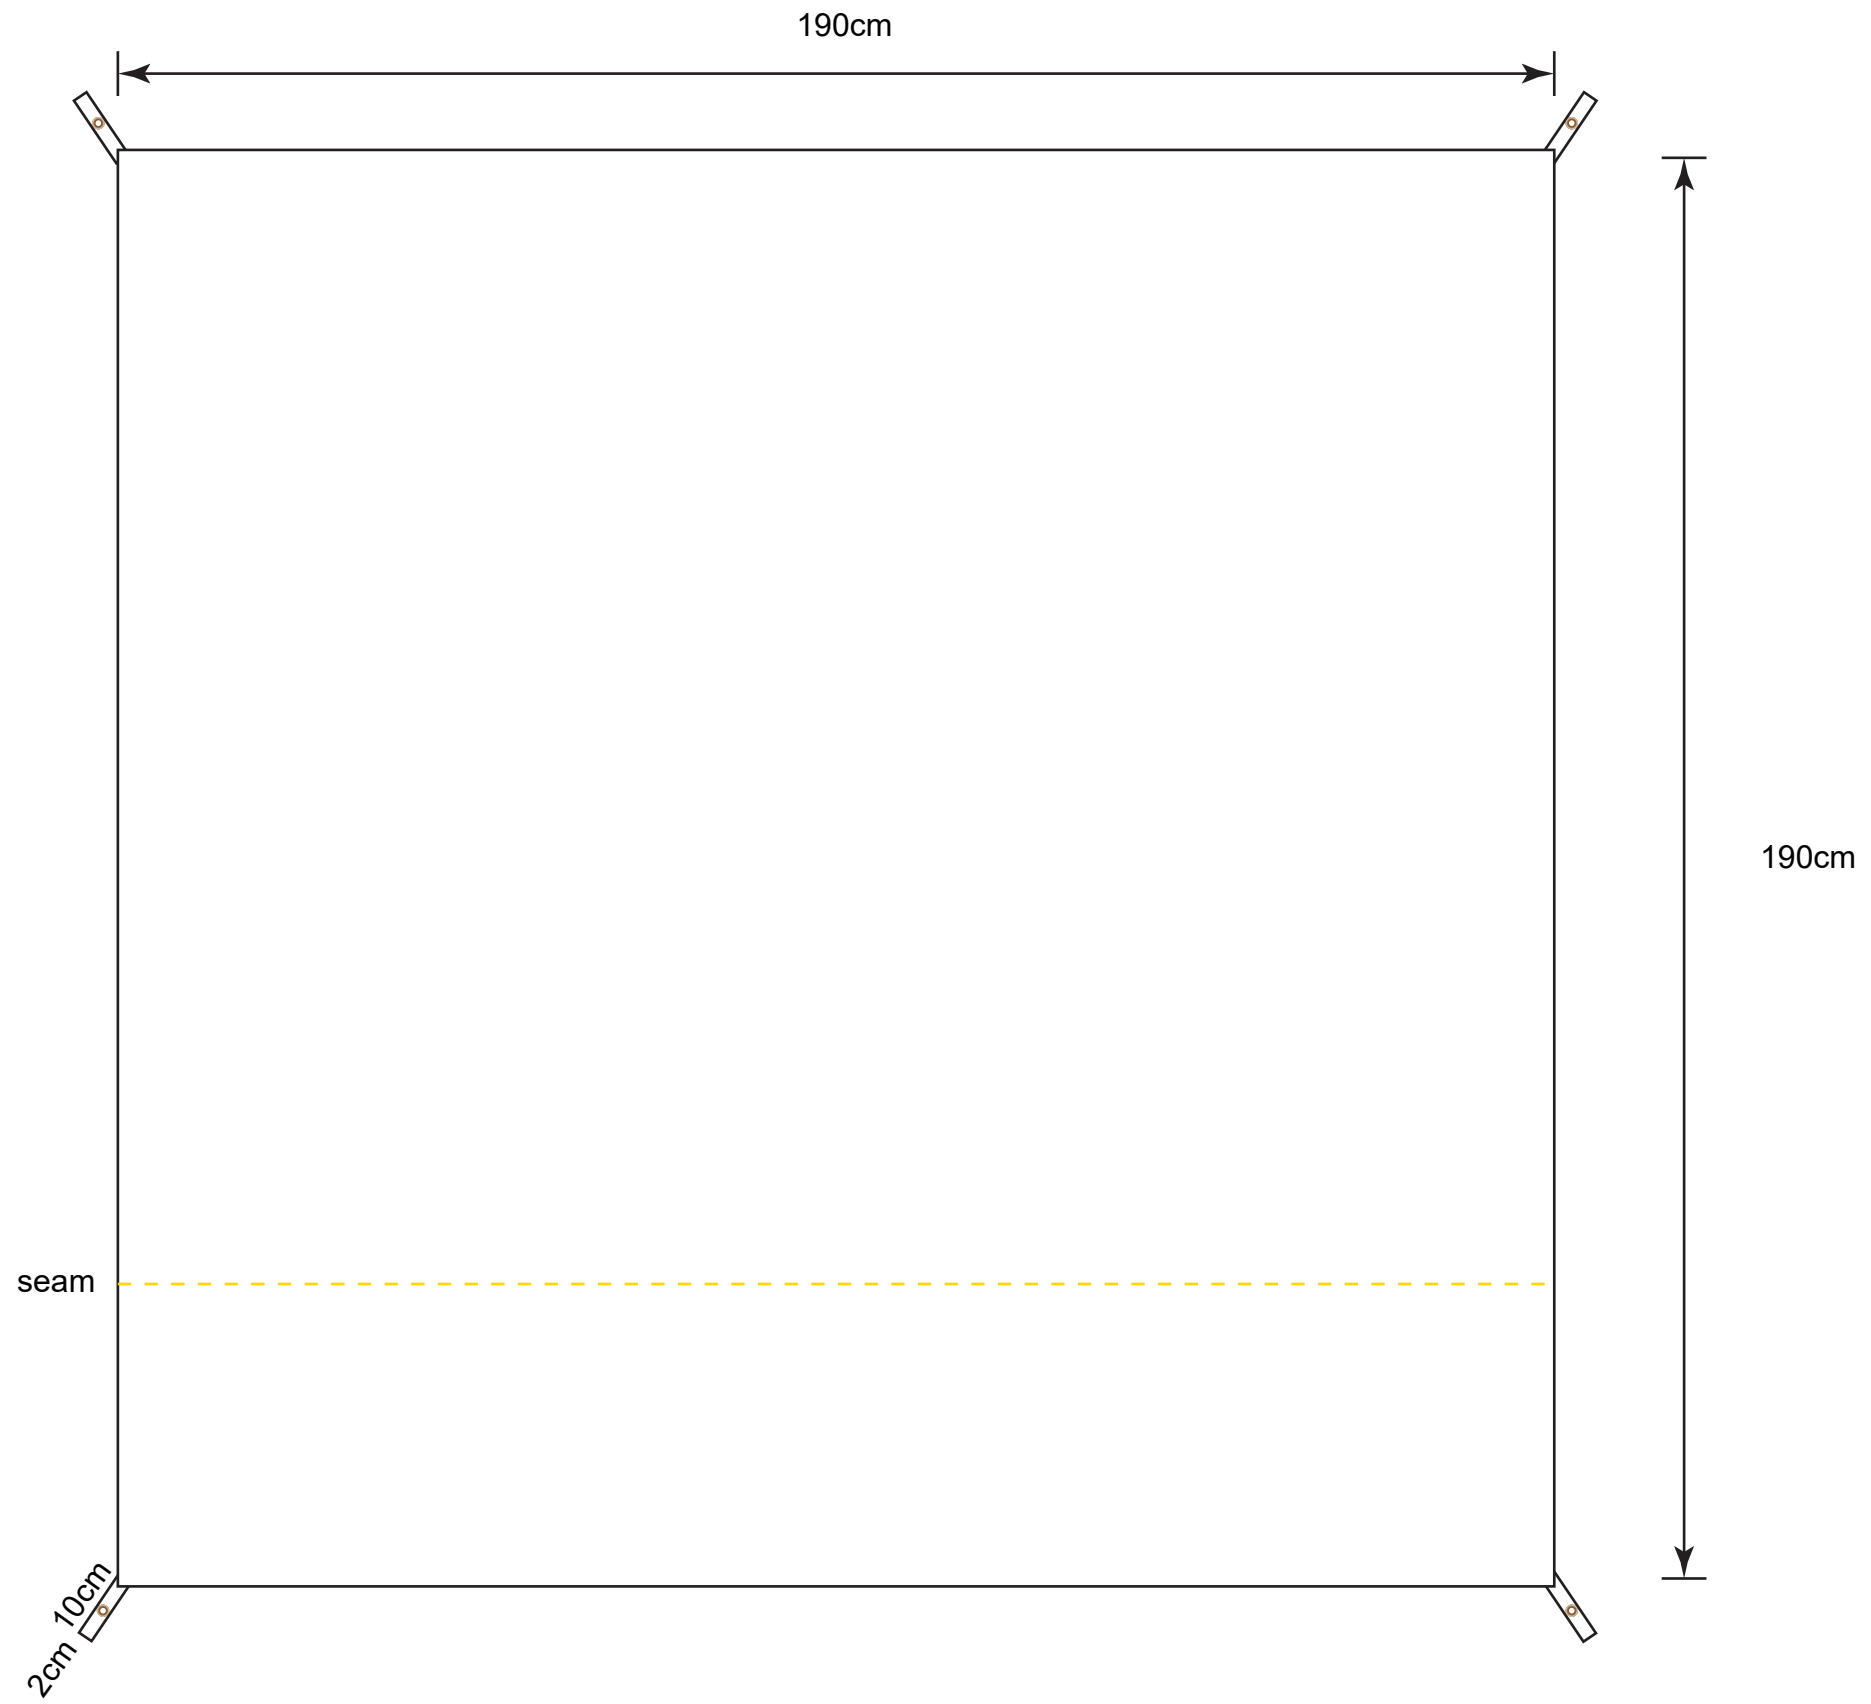

Product: POS101
Product Size: 1900mm(w) x 1900mm(h)
Decoration Options: Sublimation

Print size: 1900mm(w) x 1900mm(h)
Shown at 10% actual size

- Safe print area
- Bleed area
- Knife line