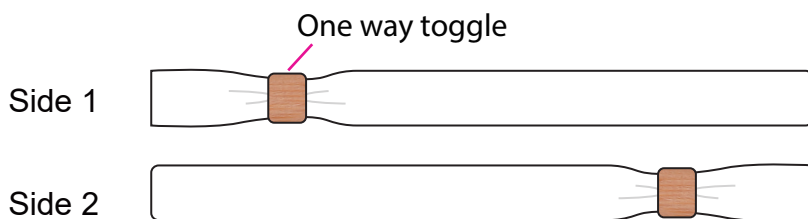

Product: PCW038
Product Size: 350mm(w) x 15mm(h)
Decoration Options: CMYK

Shown at 50% actual size

Side1

Side2

Print size:350mm(w) x 15mm(h)

- Knife line
- Safe print area
- Bleed line