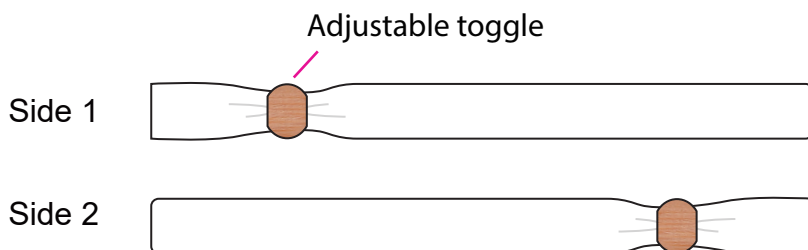

Product: PCW038
Product Size: 350mm(w) x 15mm(h)
Decoration Options: CMYK

Shown at 50% actual size

Side1

Side2

Print size:350mm(w) x 15mm(h)

- Knife line
- Safe print area
- Bleed line