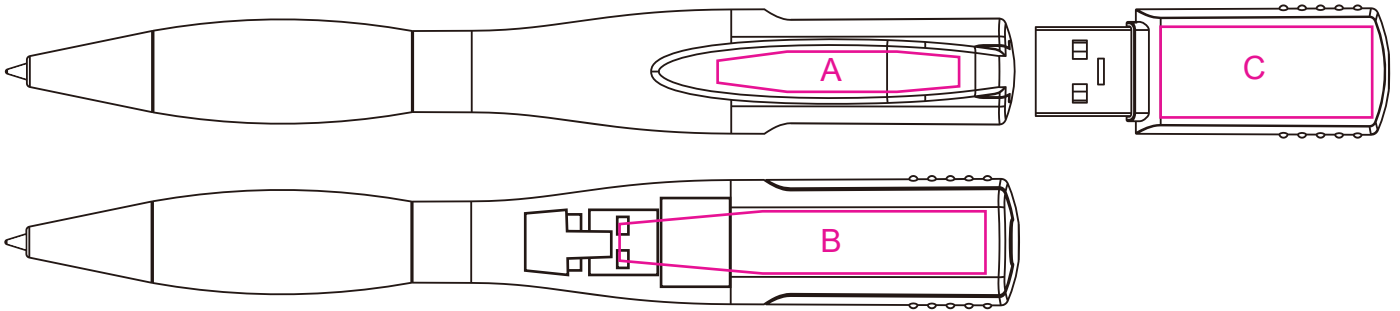

Product: PCUPENN
Product Size: 135*18*17mm
Decoration Options: Pad Print

A: Print size: 32mm(W) x 3mm(H)

B: Print size: 48mm(W) x 4mm(H)

C: Print size: 28mm(W) x 12mm(H)