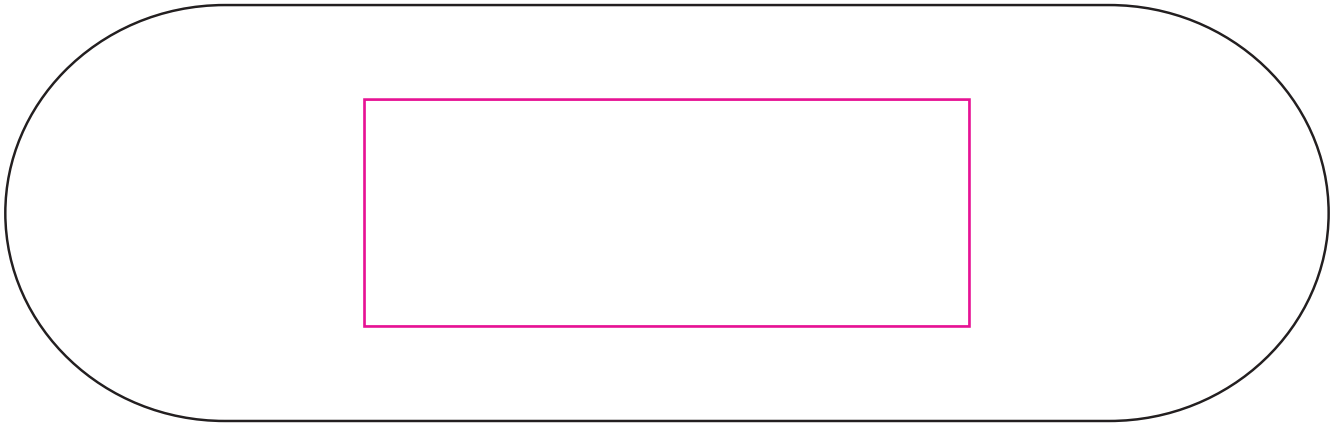

Product: PCUP50
Product Size: 175mm(w)×55mm(h) x18mm(d)
Decoration Options: Screen Print, Engraving

Screen Print size:80mm(W) x 30mm(H)

Laser engraving print size:30mm(W) x 30mm(H)
Shown at 100% actual size