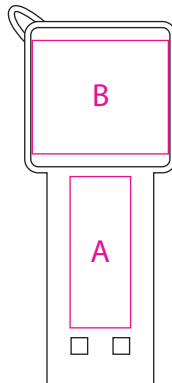

Product: PCU960
Product Size: 20mm(w)x 48mm(h) x 4.6mm(d)
Decoration Options: Laser engraving

A: Laser engraving size: 20mm(w)x 8mm(h)

B: Laser engraving size: 18mm(w)x 15mm(h)

Shown at 100% actual size