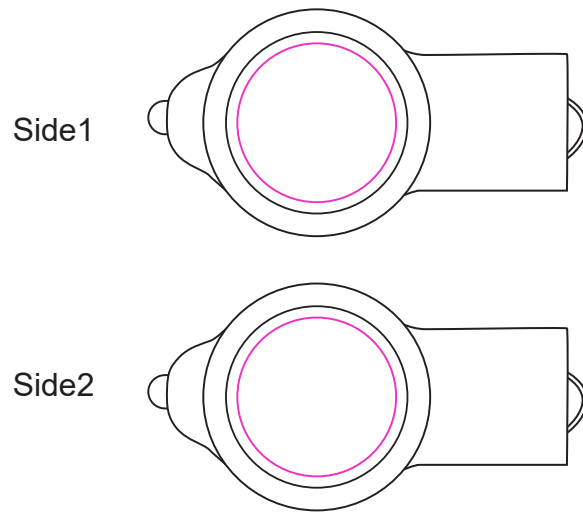

Product: PCU922
Product Size: 58mm(W)x30mm(H) x11mm(D)
Decoration Options: Epoxy dome

Shown at 100% actual size

Print size: 21mm(w) x 21mm(h)

— Knife line
— Bleed line