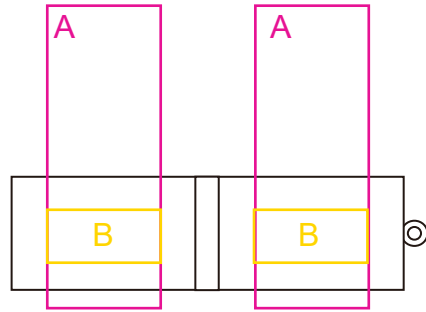

Product: PCU-835
Product Size: 55x15X15 mm
Decoration Options: Screen Print,Engrave

A:Print 40x15 mm

B:Print 15x7 mm