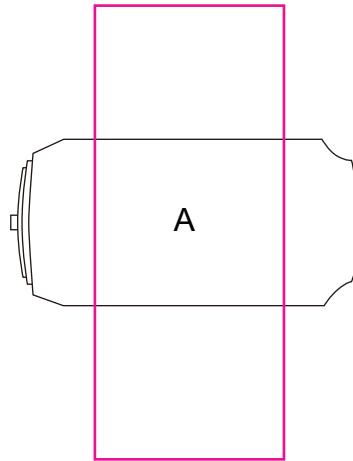

Product: PCU-655  
Product Size: 46x22x22 mm  
Decoration Options: Screen Print, Engraving

A:Print 25x60 mm

B:Print 25x15 mm