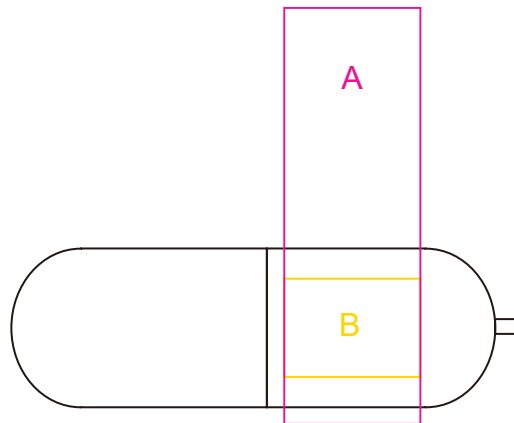

Product: PCU629
Product Size: 67x22x17 mm
Decoration Options: Screen Print

A:Print 18x55 mm
B:Print 18x13 mm