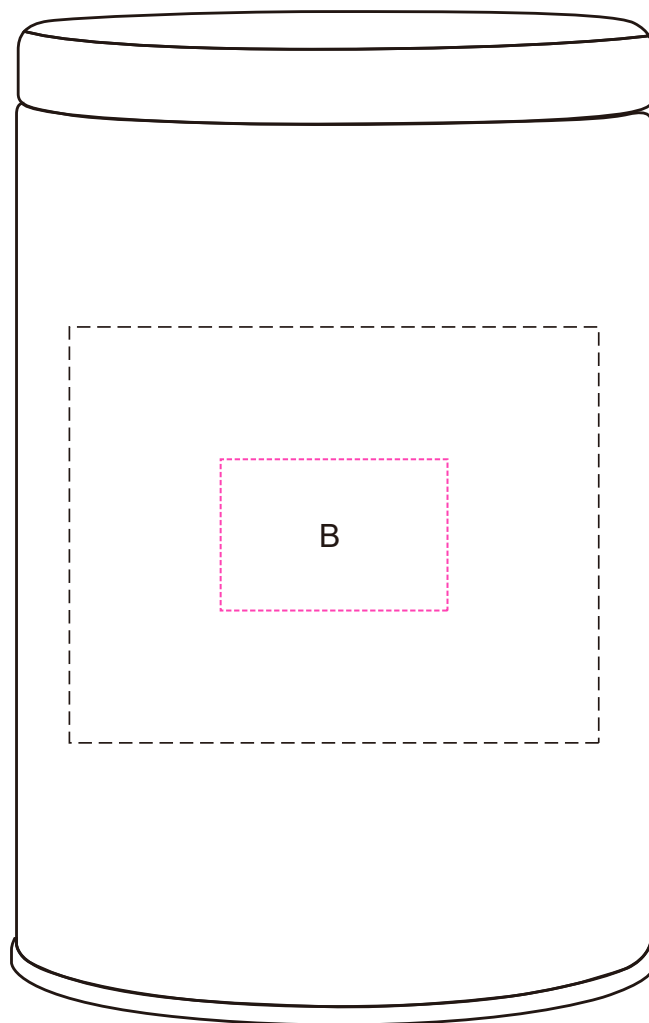

Product: PCTC12
Product Size: 85mmD* 130mmH
Decoration Options: Pad Print, Engrave

Shown at 100% actual size

A: Print /Engrave size: 30mm(w) x 20mm(h)

Shown at 100% actual size

B: Engrave size: 70mm(w) x 55mm(h)

Print size: 30mm(w) x 20mm(h)

 Engrave area

 Print area