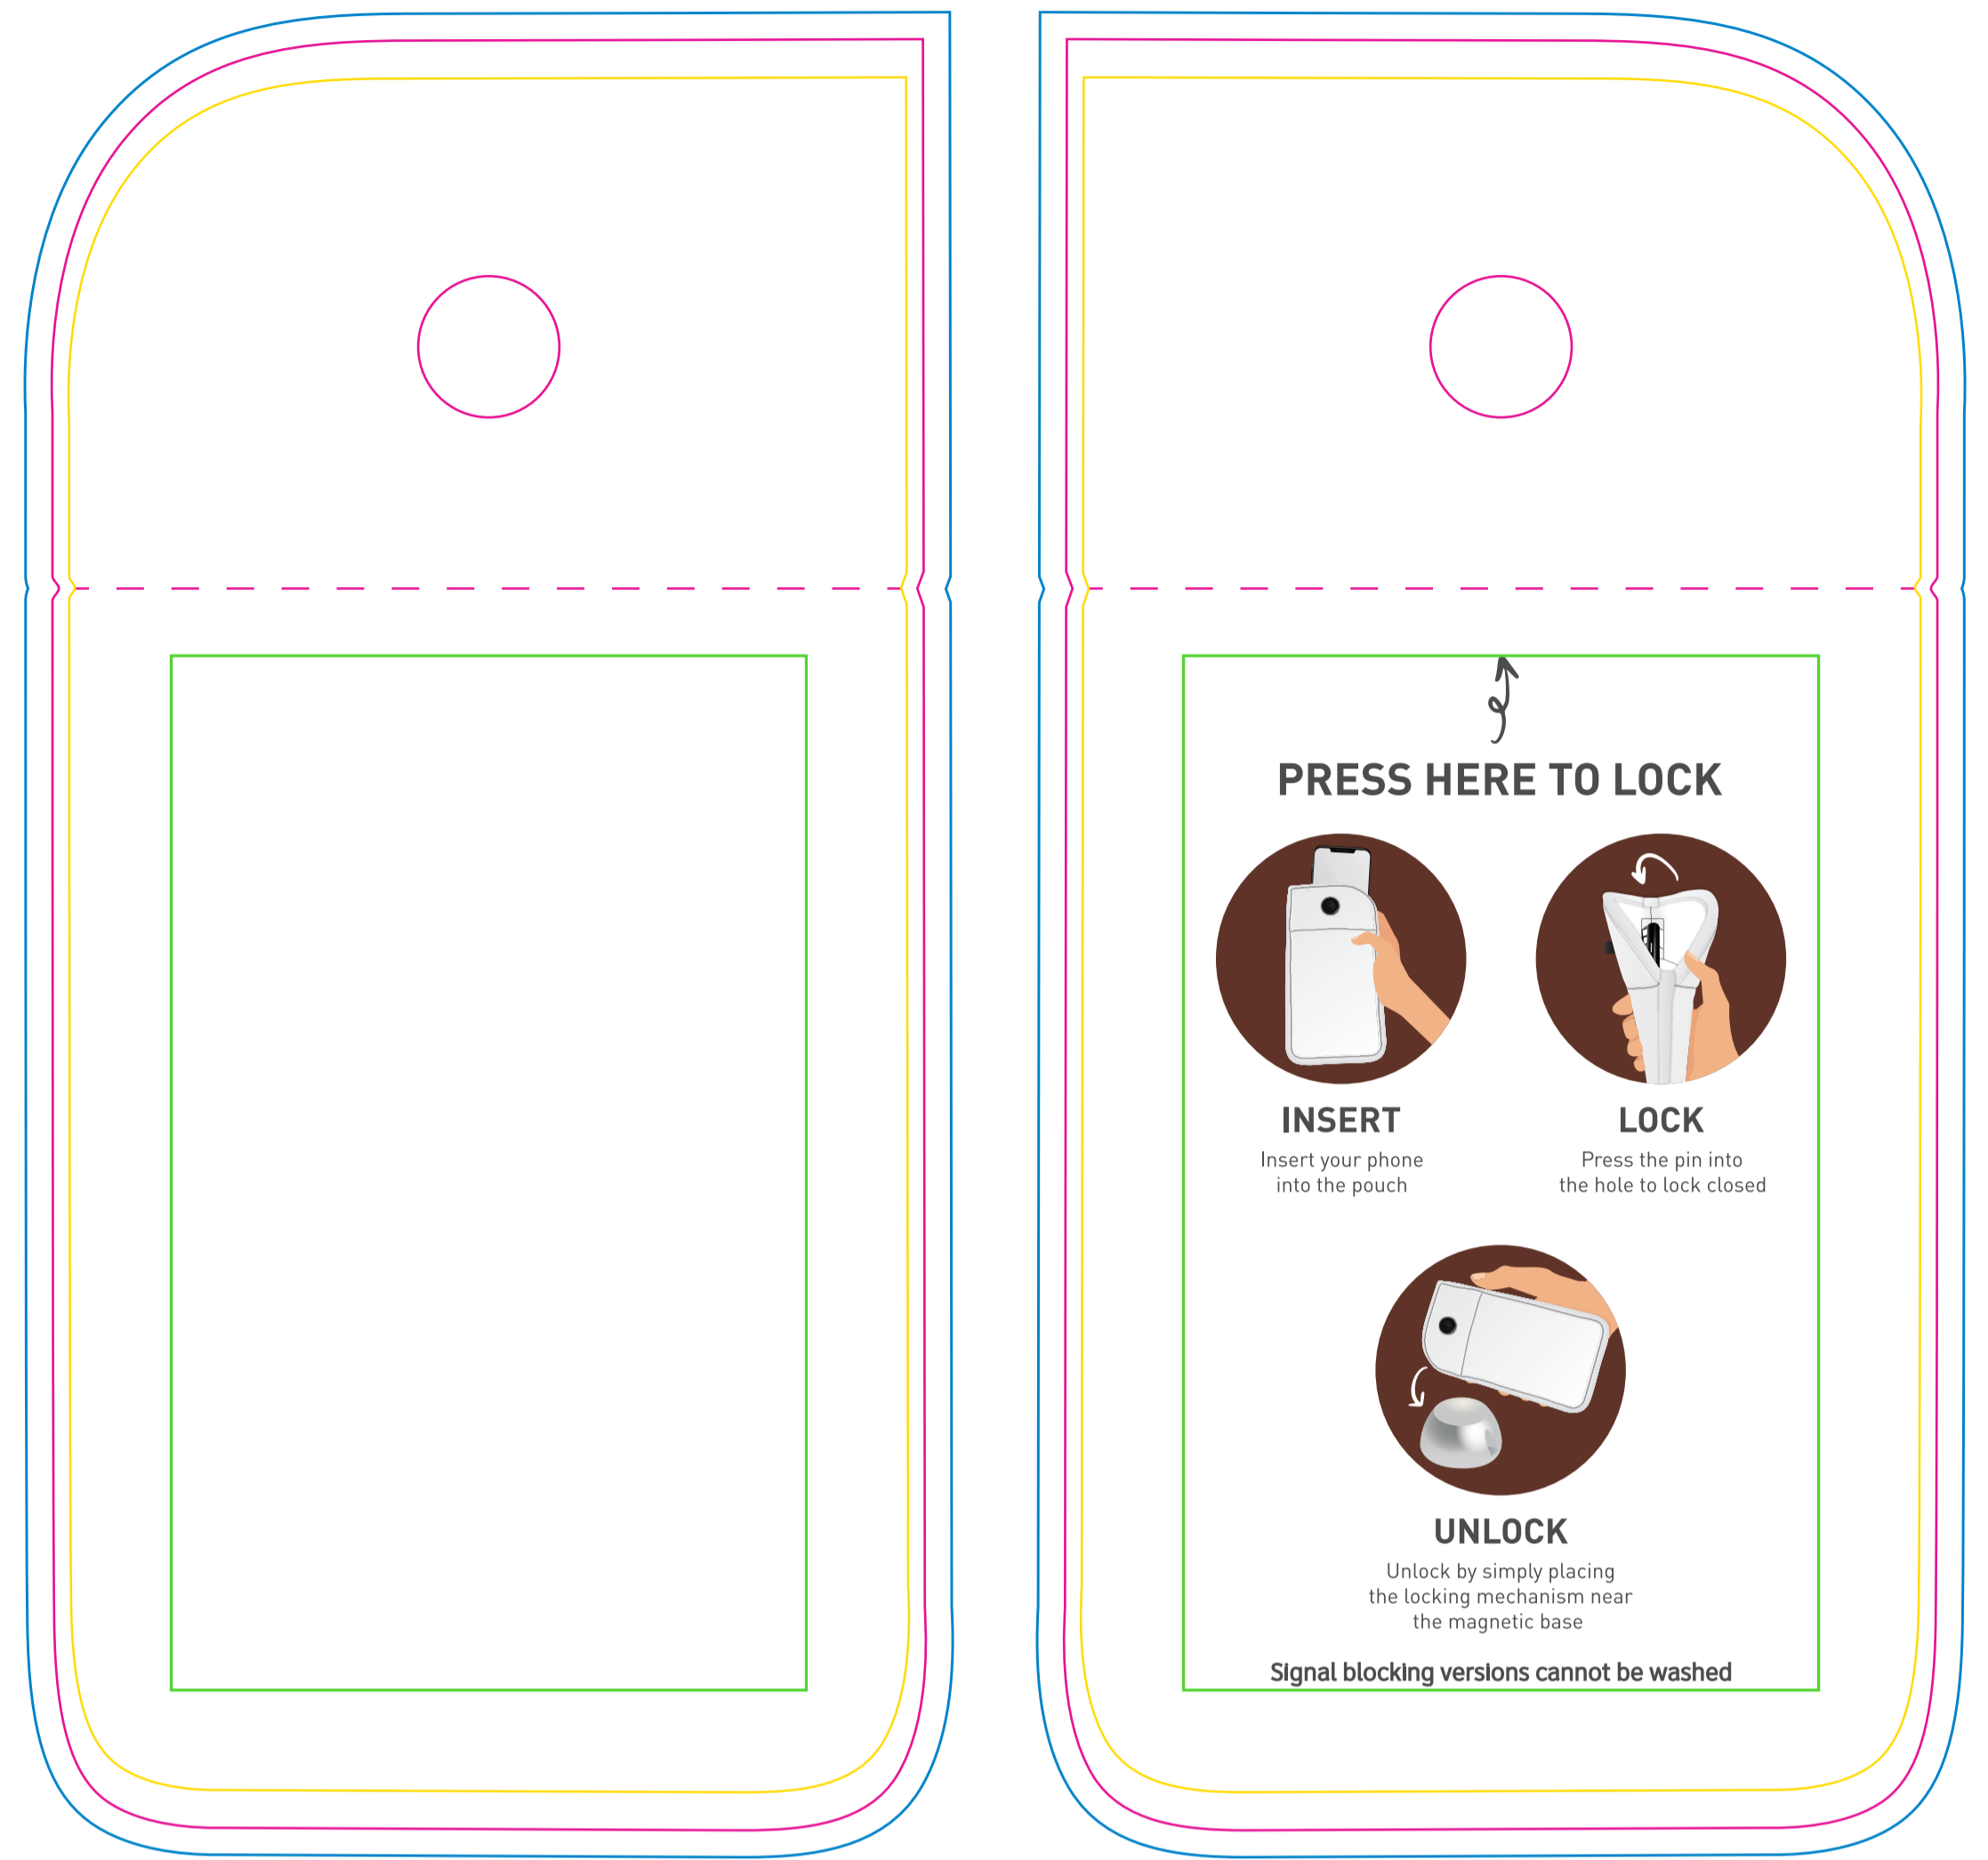

Small size

Shown at 100% actual size
 Product size: 125mm(w) x 255mm(h)

Print size: 130mm(w) x 266.3mm(h)

- Safe print area
- Actual finished product area
- Knife line
- Bleed area

Normal & Block signal

Shown at 100% actual size
 Product size: 135mm(w) x 270mm(h)

Print size: 139mm(w) x 276mm(h)

- Safe print area
- Actual finished product area
- Knife line
- Bleed area