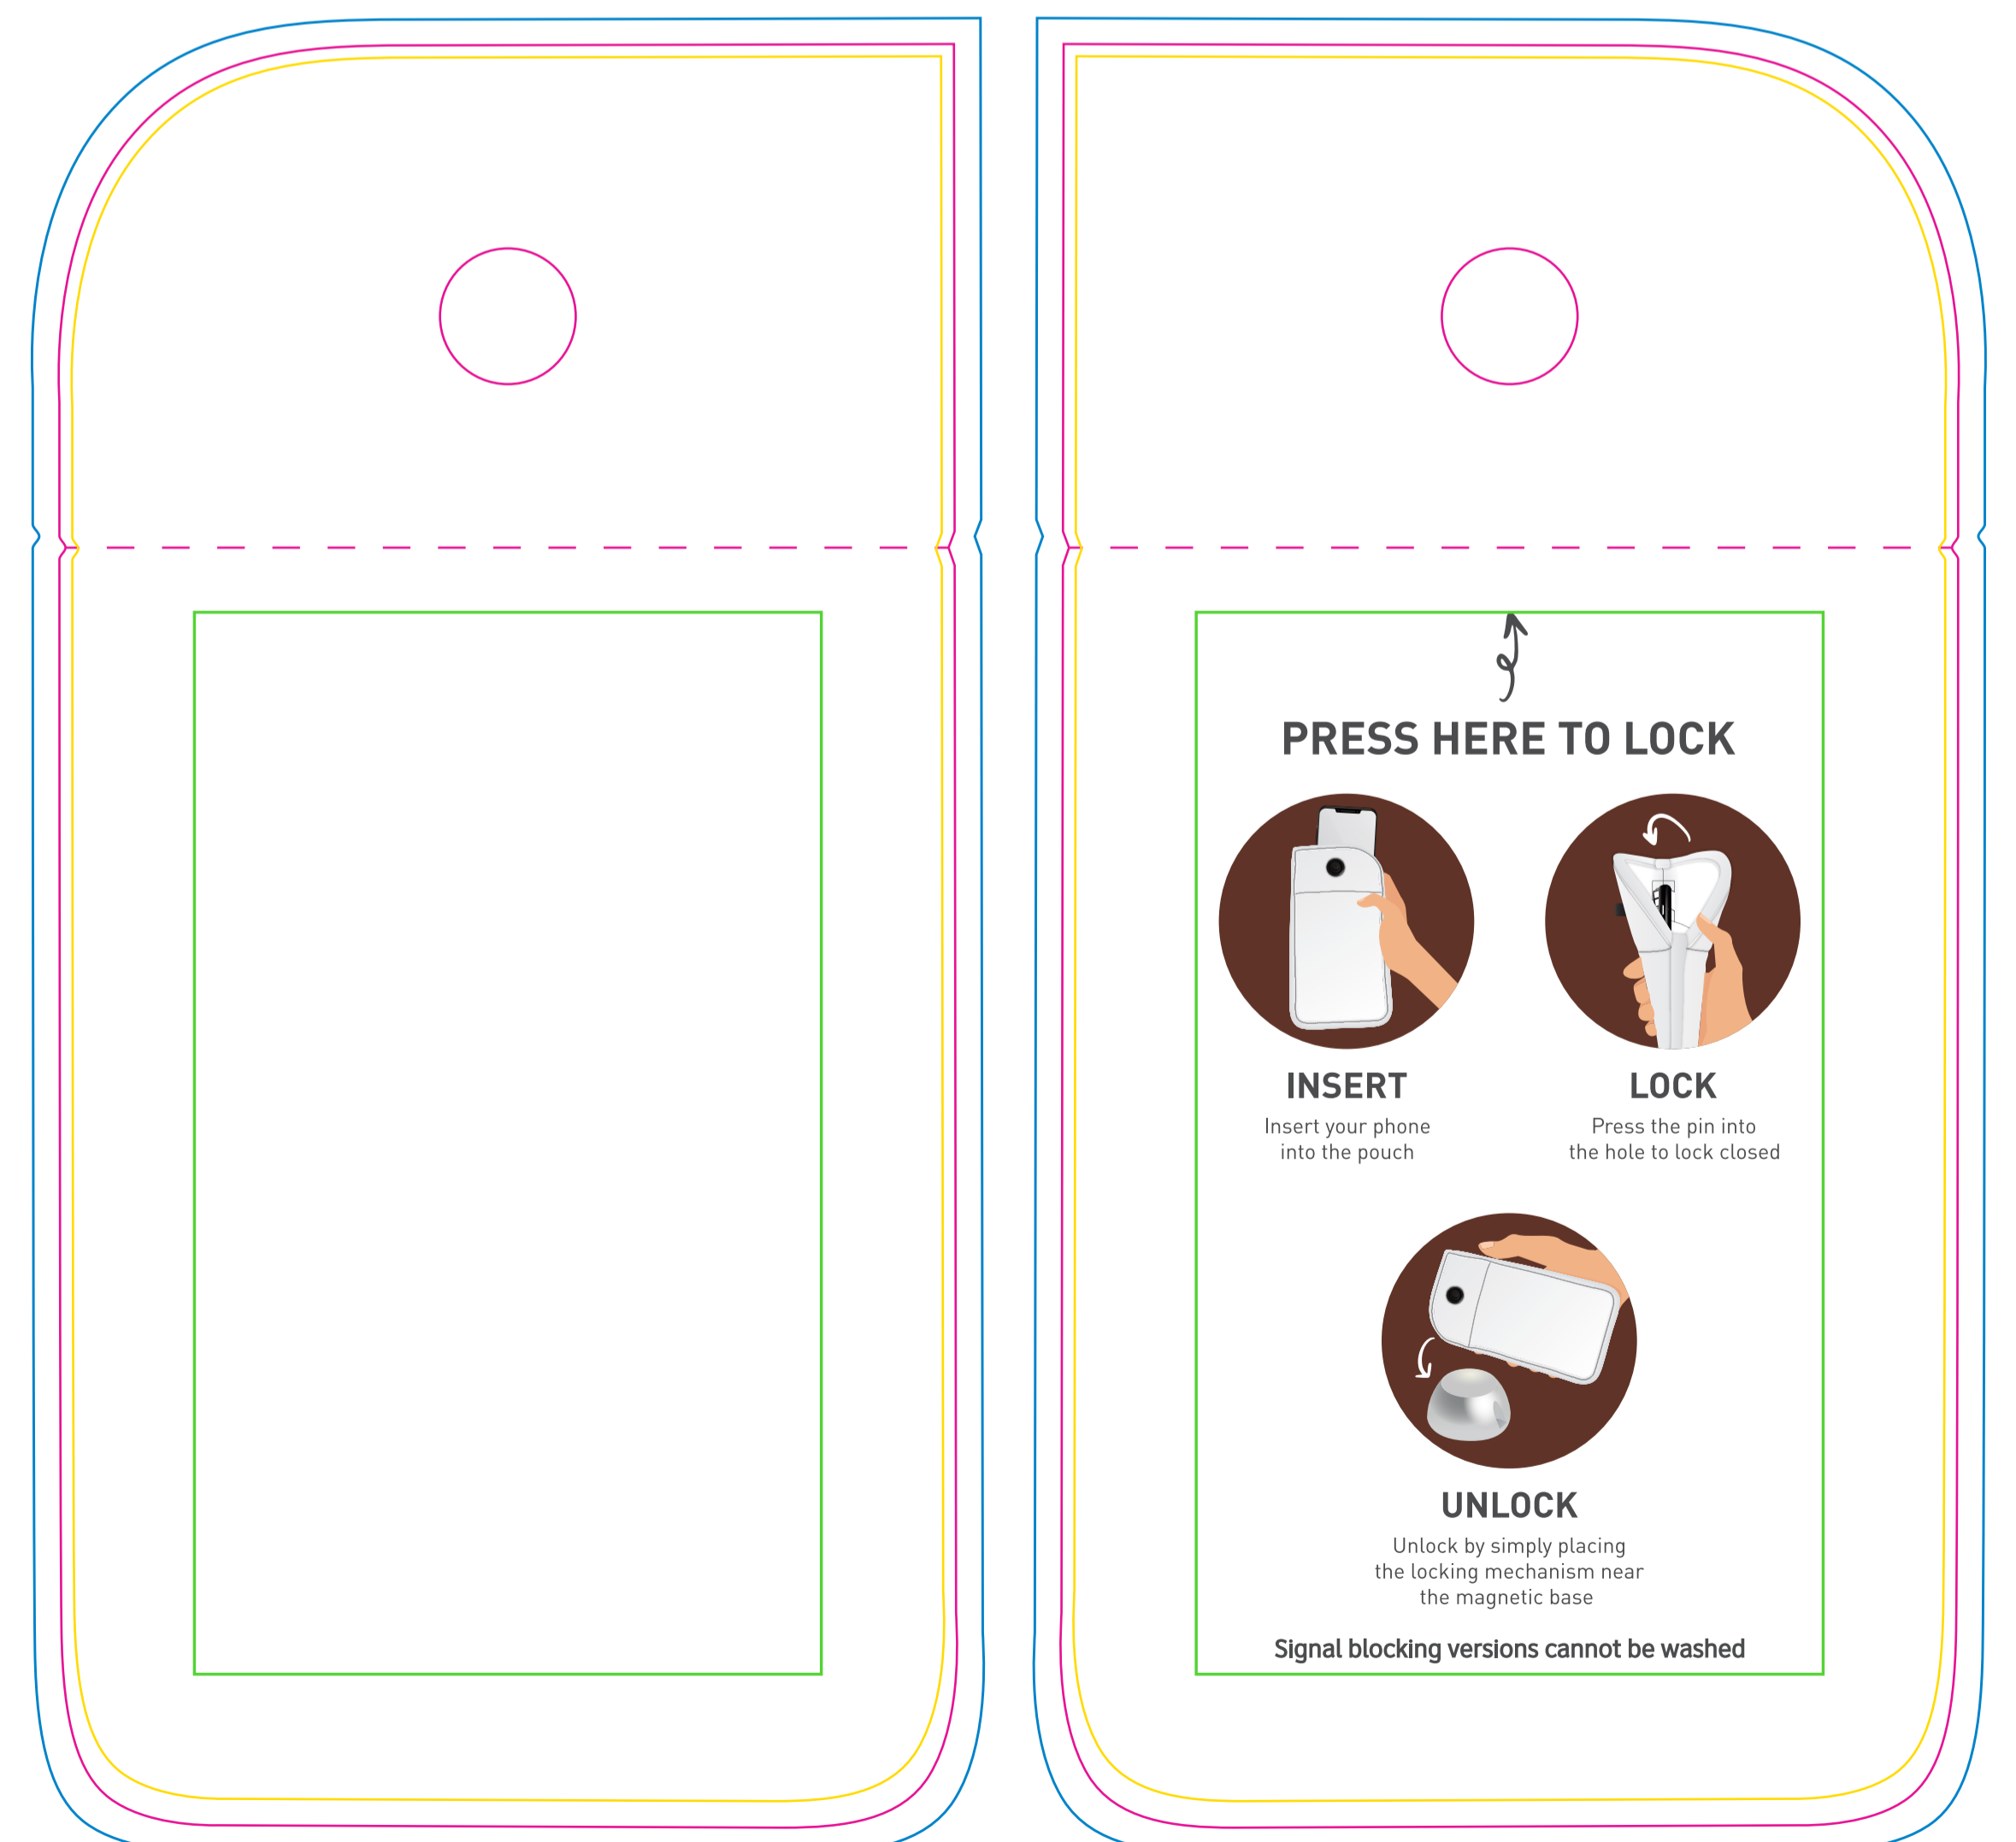

Small size

Shown at 100% actual size
 Product size: 125mm(w) x 255mm(h)

Print size: 130mm(w) x 266.3mm(h)

- Safe print area
- Actual finished product area
- Knife line
- Bleed area

Normal & Block signal

Shown at 100% actual size
 Product size: 135mm(w) x 270mm(h)

Print size: 139mm(w) x 276mm(h)

- Safe print area
- Actual finished product area
- Knife line
- Bleed area