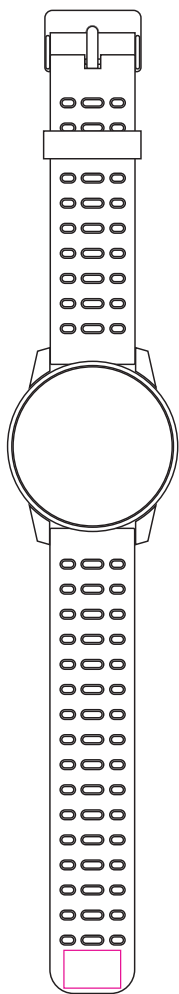

Product: PCT212
Product Size: 260x45mm
Decoration Options: Screen print

Shown at 50% actual size
Print size: 15mm(w) x 10mm(h)

Not actual size

label

Shown at 100% actual size
Print size: 35mm(w) x 60mm(h)

-  safe print area
-  Bleed area
-  Knife line

*Any printing within this label area is available