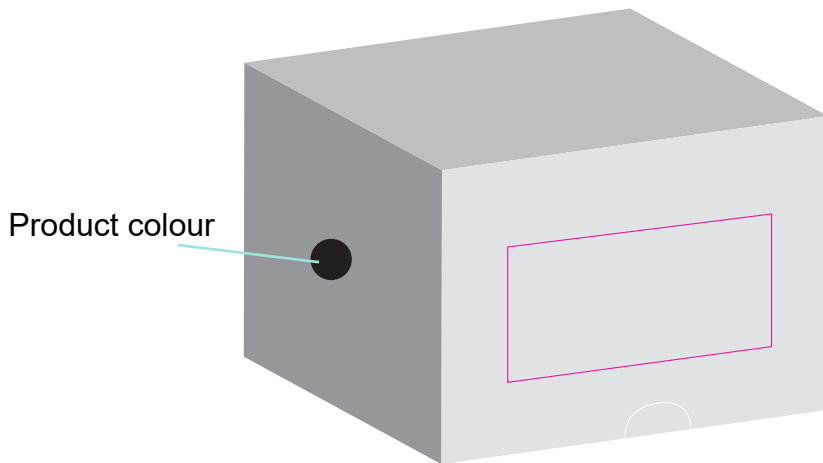

Product: PCT212
Product Size: 260x45mm
Decoration Options: Screen print

Shown at 50% actual size
Print size: 15mm(w) x 10mm(h)

Not actual size

label

Shown at 100% actual size
Print size: 35mm(w) x 60mm(h)

-  safe print area
-  Bleed area
-  Knife line

*Any printing within this label area is available