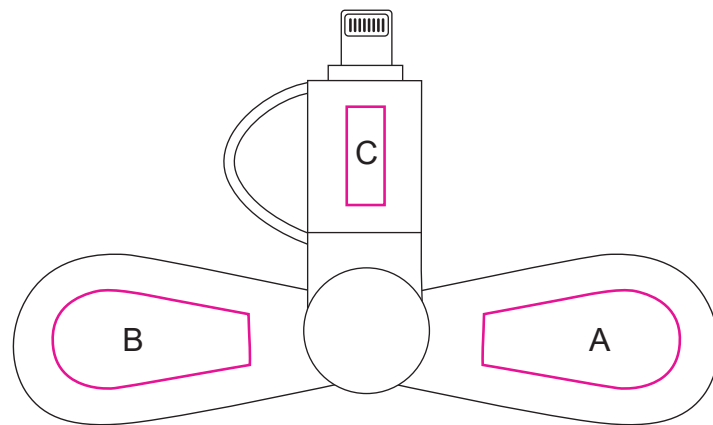

Product: PCT088
Product Size: 95x54x40 mm
Decoration Options: Screen Print

A:Print size: 26mm(w) x 13mm(h)
B:Print size: 26mm(w) x 13mm(h)
C:Print size: 5mm(w) x 13mm(h)
Shown at 100% actual size