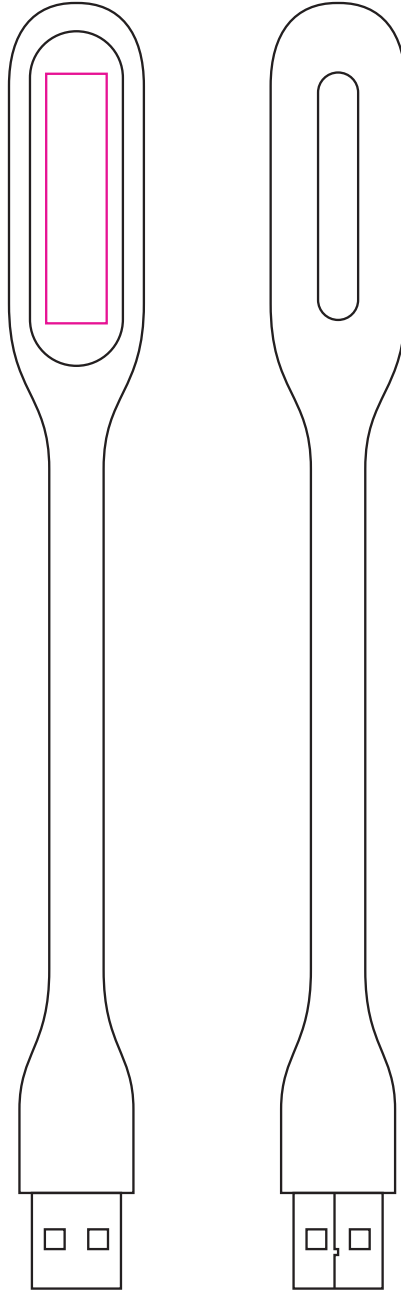

Product: PCT075
Product Size: 170*18.5*9mm
Decoration Options: Engraving

Front

Back

Shown at 100% actual size
Print size:8mm(w) x33mm(h)