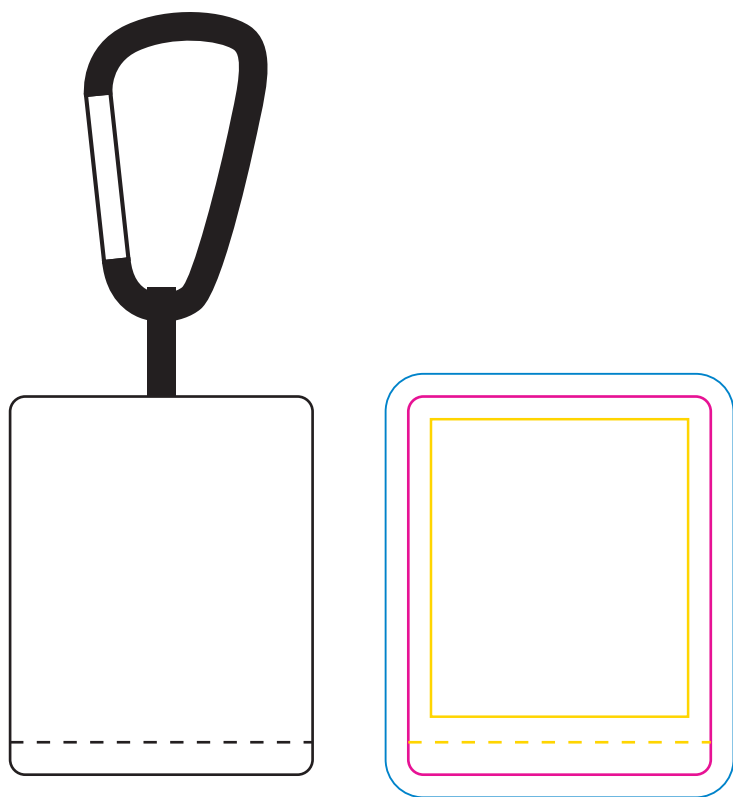

Product: PCT003
Product Size: Pouch:40mm(W) x 50mm(H)
Cloth: 150mm(W) x 150mm(H)
Decoration Options: Full Colour

Pouch

Print size: 40mm(W) x 50mm(H)
Shown at 100% actual size

Cloth

Print size: 150mm(W) x 150mm(H)
Shown at 100% actual size

-  Safe print area
-  Bleed area
-  Knife line