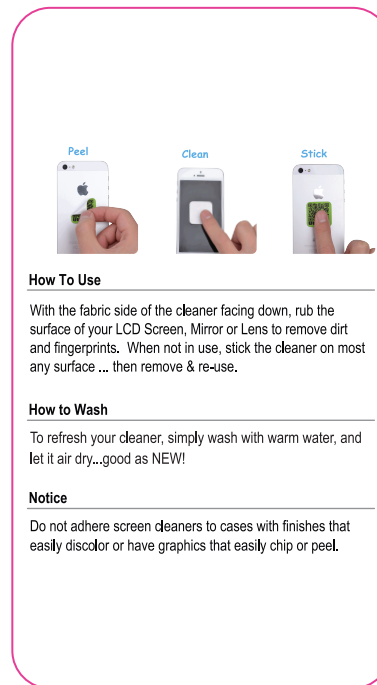

Product: PCT002
Product Size: Cleaner: 26x26mm; backing card: 50x90mm
Decoration Options: Full colour

— Knife line
Card size: 90mm(W) x 50mm(H)
Shown at 100% actual size

Available size: A: 26 x 26mm
B: 30 x 30mm
C: 35 x 25mm

— Knife line

— Knife line

— Knife line

A:Print size:26mm(W) x 26mm(H) B:Print size:30mm(W) x 30mm(H) C:Print size:35mm(W) x 25mm(H)

Shown at 100% actual size