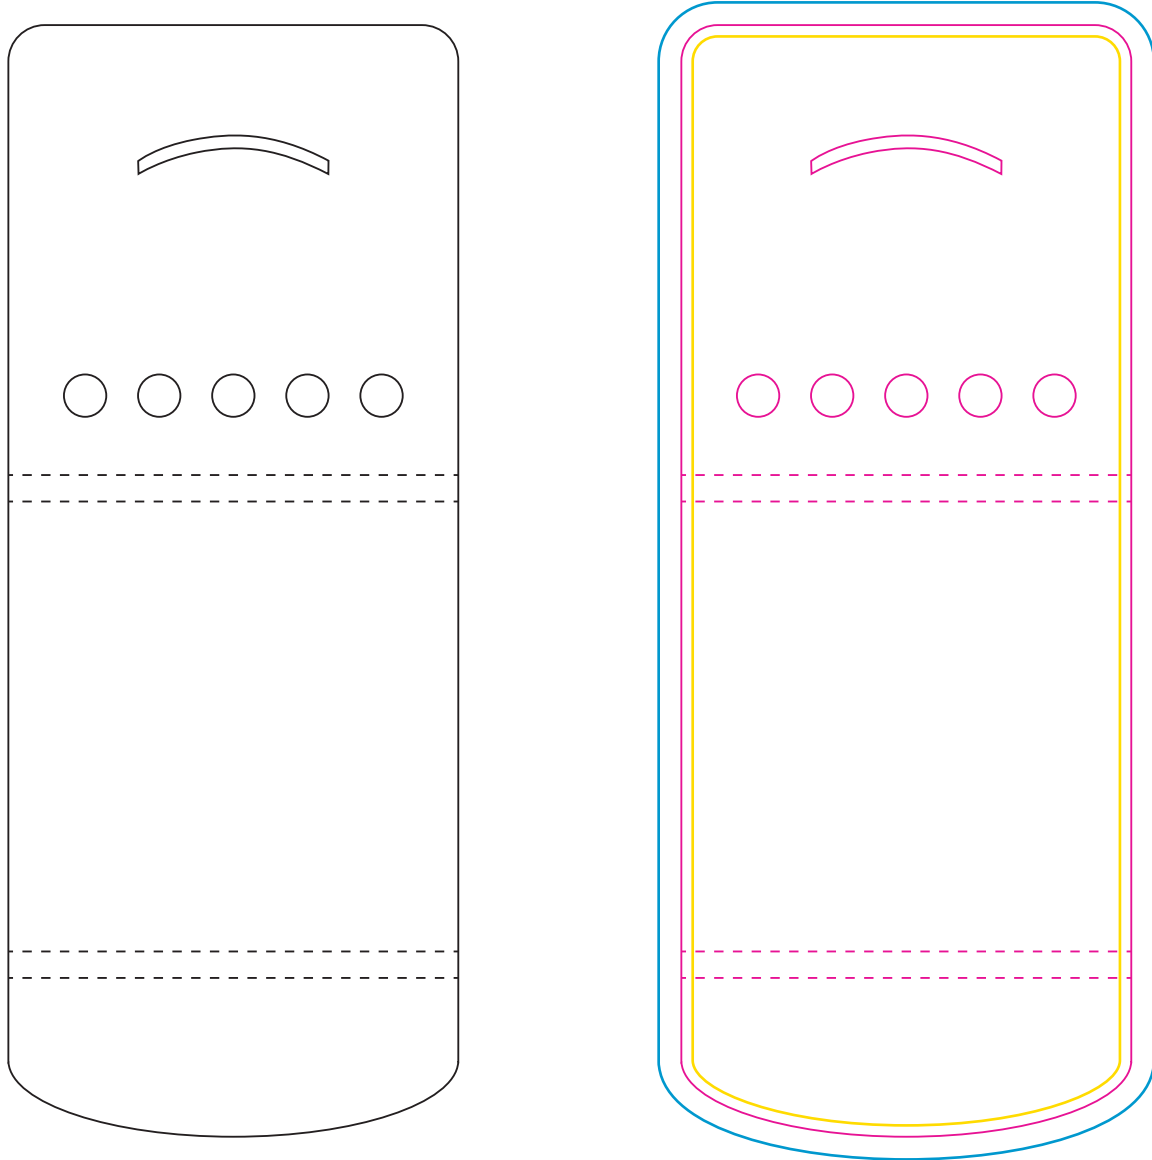

Product: PCS190
Product Size: 85mm(w) x 85mm(h) x 5mm(d)
Decoration Options: CMYK

Shown at 70% actual size
Print size: 85mm(w) x 210mm(h)

- Knife line
- Safe print area
- Bleed area