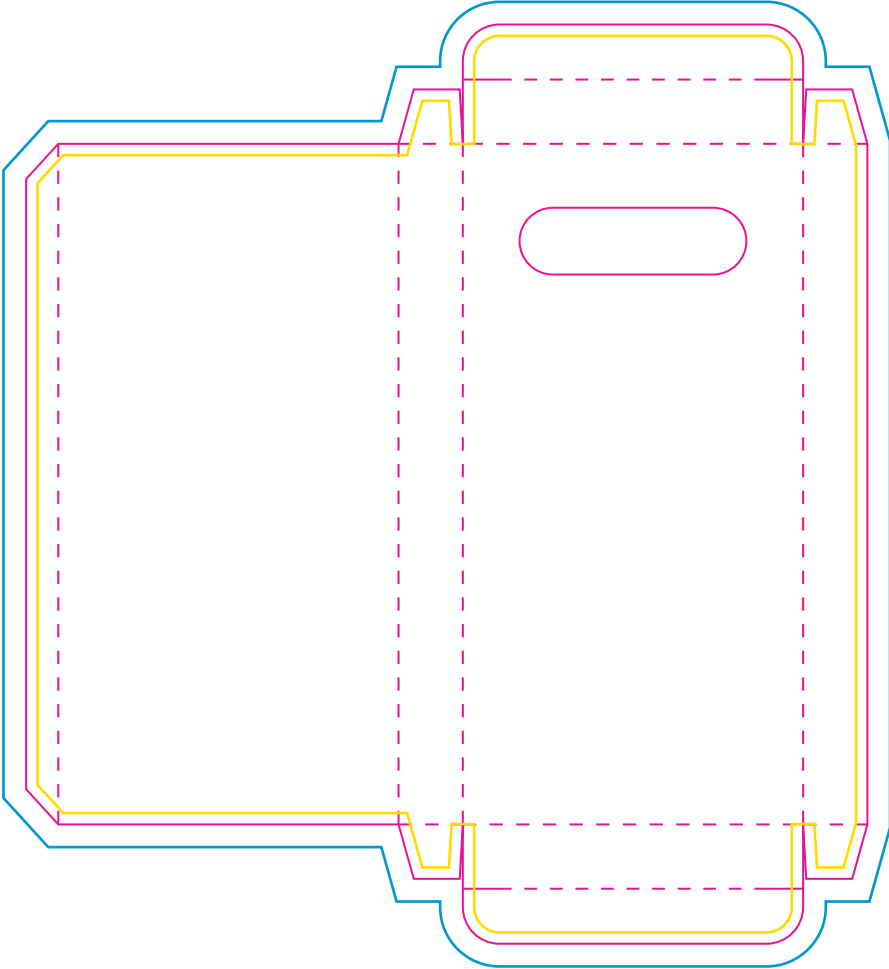

Product: PCS185
Product Size: Box:45mm(w)x90mm(h)x8.5mm(d),pencil:88mm(w)x7.2mm(h)
Decoration Options: Full colour print

Box

Print size: 111.2mm(w) x 121.5mm(h)
Shown at 100% actual size

- Knife line
- Safe print area
- Bleed area