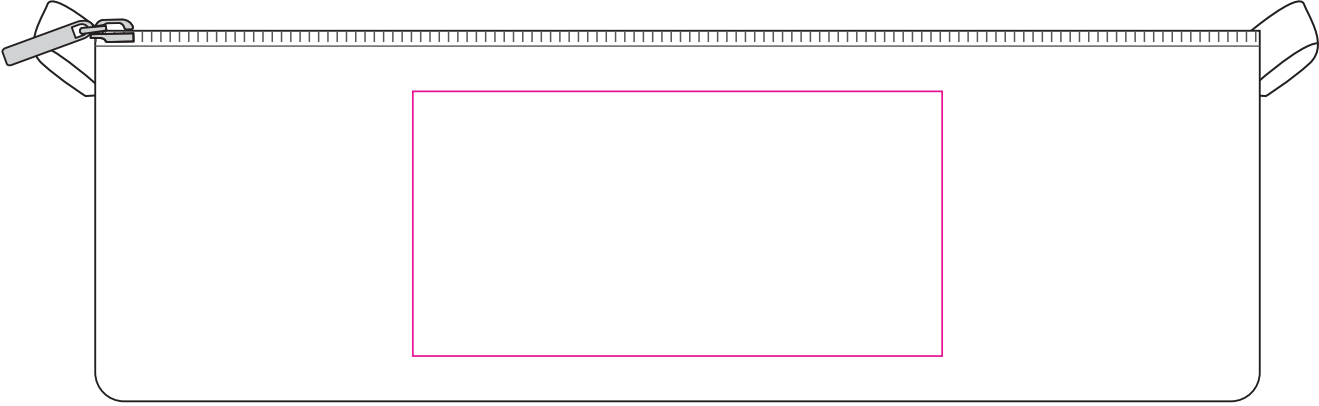

Product: PCS105  
Product Size: 220mm(w)x70mm(dia)  
Decoration Options: Sublimation

Shown at 70% actual size  
Print size: 100mm(w) x 50mm(h)