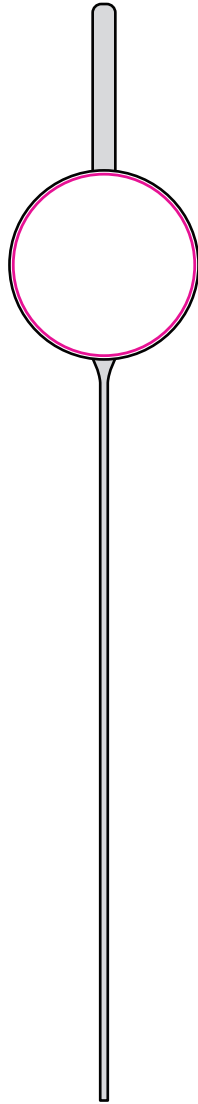

Product: PCS060
Product Size: 145mm(h) x dia25mm
Decoration Options: Enamel,Expoy dome

Print size: 25mm(w) x 25mm(h)
Shown at 100% actual size