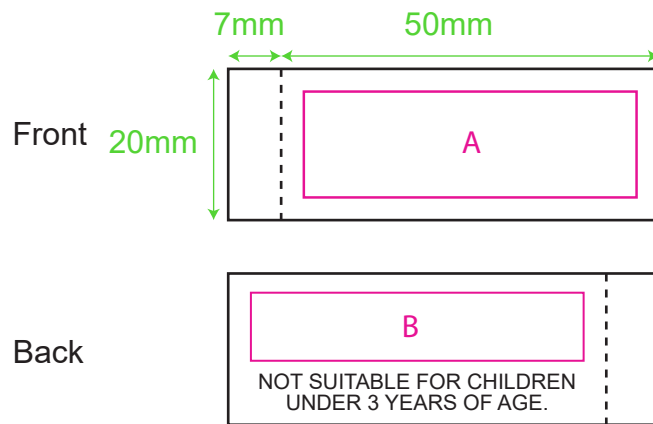

Product: PCPT172
Product Size: 20×15cm
Decoration Options: Embroidery

Custom

Custom sewn label

Shown at 100% actual size

A:Print size: 44mm(w) x 14mm(h)

B:Print size: 44mm(w) x 9mm(h)