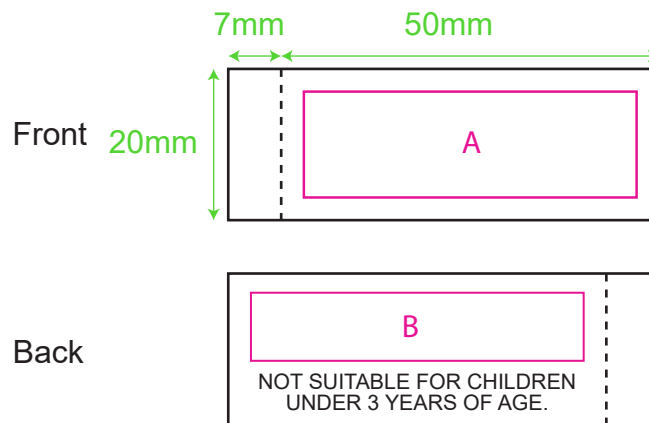

Product: PCPT170
Product Size: 20×20cm
Decoration Options: Sublimation ; Embroidery

Custom

Custom sewn label

Shown at 100% actual size

A:Print size: 44mm(w) x 14mm(h)

B:Print size: 44mm(w) x 9mm(h)