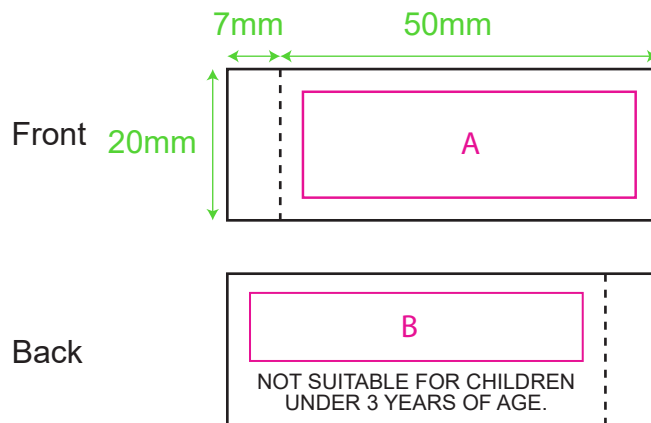

Product: PCPT168
Product Size: 10x10cm
Decoration Options: Custom

Custom

Custom sewn label

Shown at 100% actual size

A:Print size: 44mm(w) x 14mm(h)

B:Print size: 44mm(w) x 9mm(h)