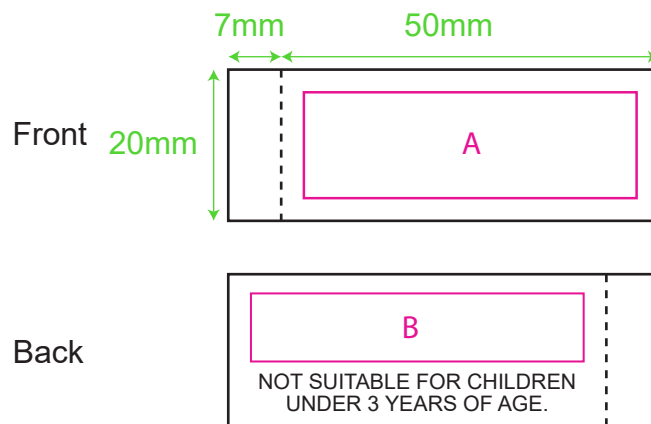

Product: PCPT166
Product Size: 10x10cm
Decoration Options: Custom

Custom

Custom sewn label

Shown at 100% actual size

A:Print size: 44mm(w) x 14mm(h)

B:Print size: 44mm(w) x 9mm(h)