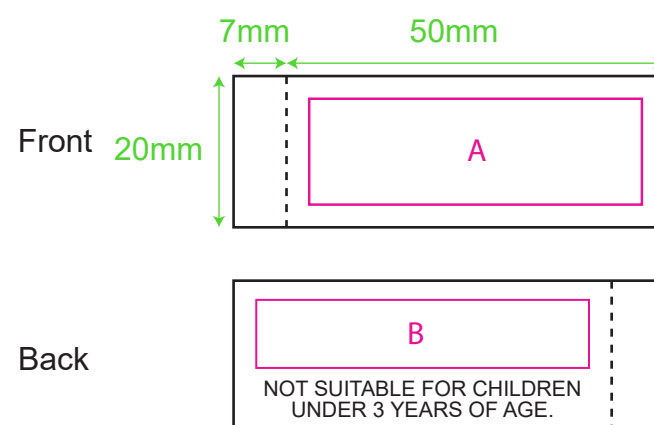

Product: PCPT162
Product Size: 25CM (H)
Decoration Options: Heat Transfer Full Colour

Shown at 50% actual size
A:Print size:40mm(w) x 40mm(h)
B:Print size:40mm(w) x 40mm(h)

Custom sewn label

Shown at 100% actual size
A:Print size: 44mm(w) x 14mm(h)
B:Print size: 44mm(w) x 9mm(h)