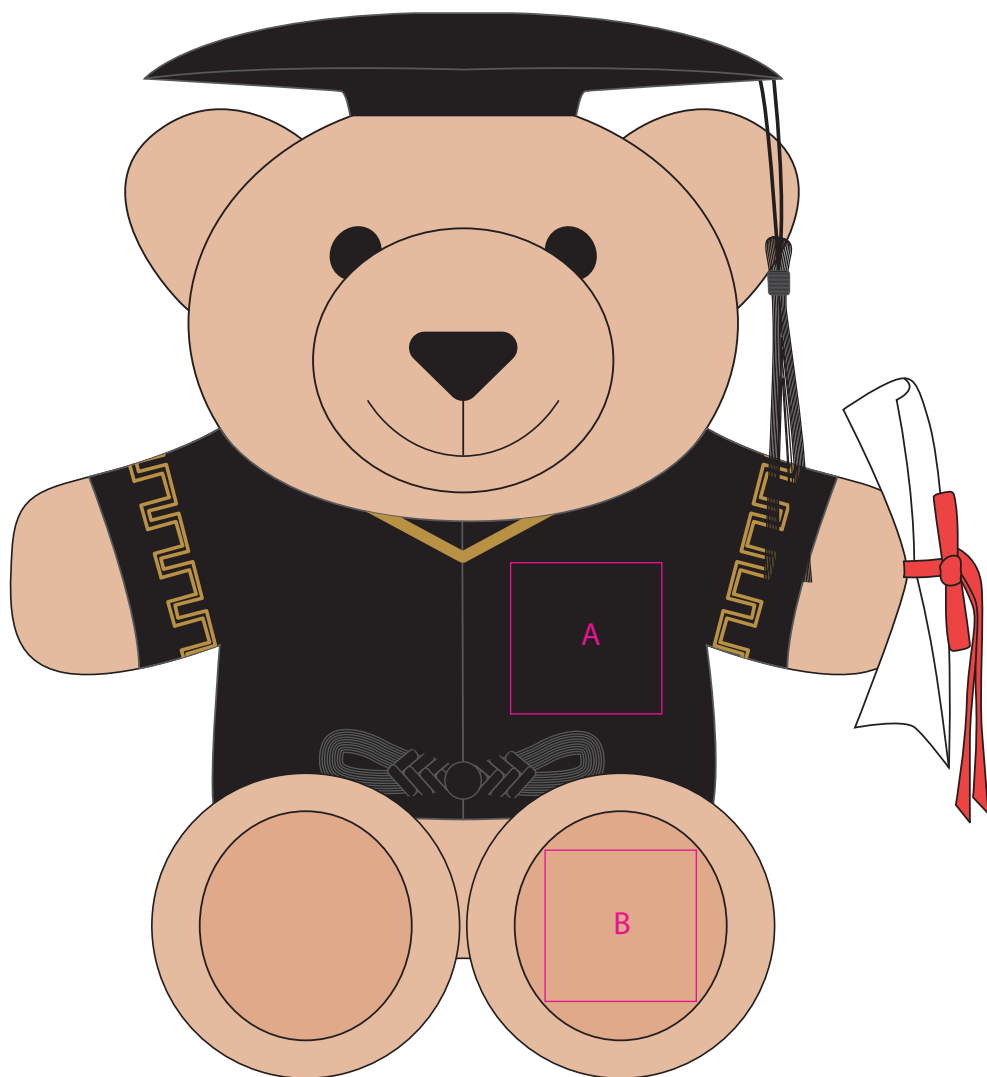

Product: PCPT162
Product Size: 25CM (H)
Decoration Options: Heat Transfer Full Colour

Shown at 50% actual size
A:Print size:40mm(w) x 40mm(h)
B:Print size:40mm(w) x 40mm(h)

Custom sewn label

Shown at 100% actual size
A:Print size: 44mm(w) x 14mm(h)
B:Print size: 44mm(w) x 9mm(h)