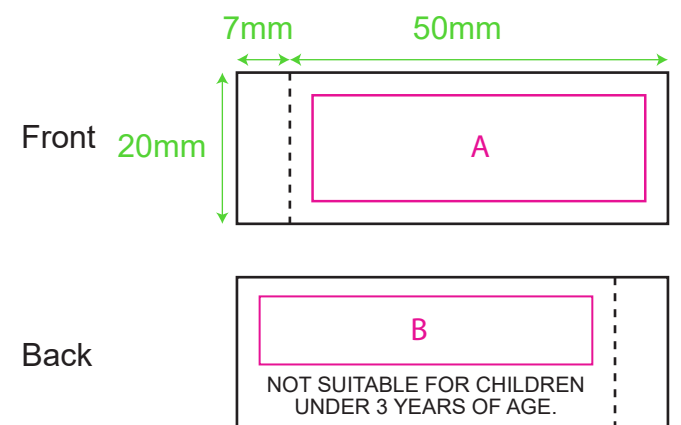

Product: PCPT155
Product Size: 270mm(h)
Decoration Options: Heat Transfer Full Colour

Print size: 40mm(w) x 40mm(h)
Shown at 60% actual size

Custom sewn label

Shown at 100% actual size
A:Print size: 44mm(w) x 14mm(h)
B:Print size: 44mm(w) x 9mm(h)