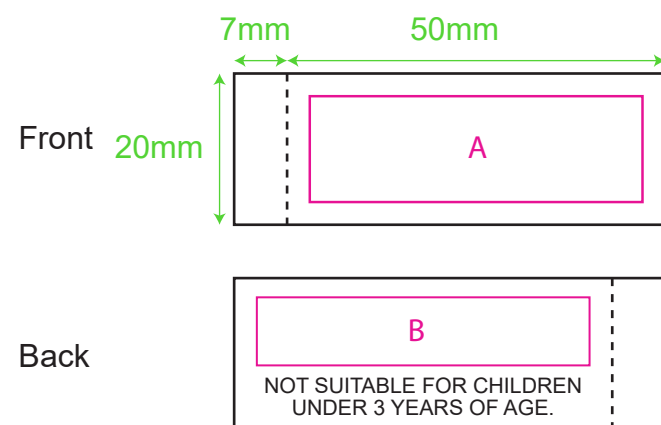

Product: PCPT150
Product Size: 270mm(h)
Decoration Options: Heat Transfer Full Colour

Print size: 40mm(w) x 40mm(h)

Shown at 60% actual size

Custom sewn label

Shown at 100% actual size

A:Print size: 44mm(w) x 14mm(h)

B:Print size: 44mm(w) x 9mm(h)