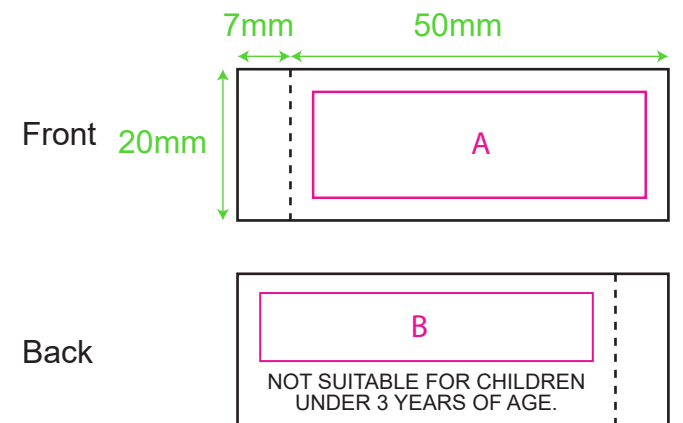

Product: PCPT145
Product Size: 270mm(h)
Decoration Options: Heat Transfer Full Colour

Print size: 40mm(w) x 40mm(h)

Shown at 60% actual size

Custom sewn label

Shown at 100% actual size

A:Print size: 44mm(w) x 14mm(h)

B:Print size: 44mm(w) x 9mm(h)