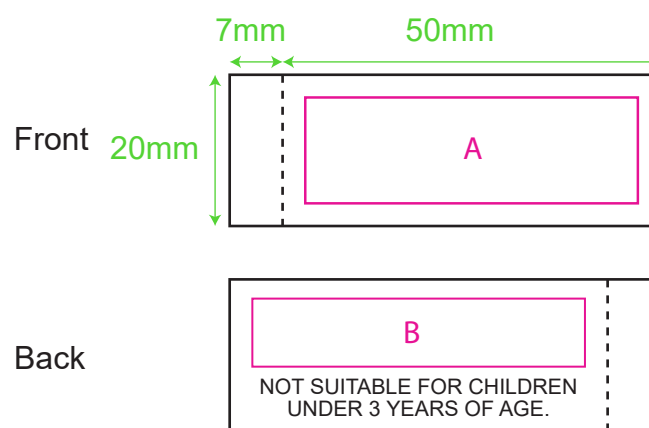

Product: PCPT140
Product Size: 270mm(h)
Decoration Options: Heat Transfer Full Colour

Print size: 40mm(w) x 40mm(h)

Shown at 60% actual size

Custom sewn label

Shown at 100% actual size

A:Print size: 44mm(w) x 14mm(h)

B:Print size: 44mm(w) x 9mm(h)