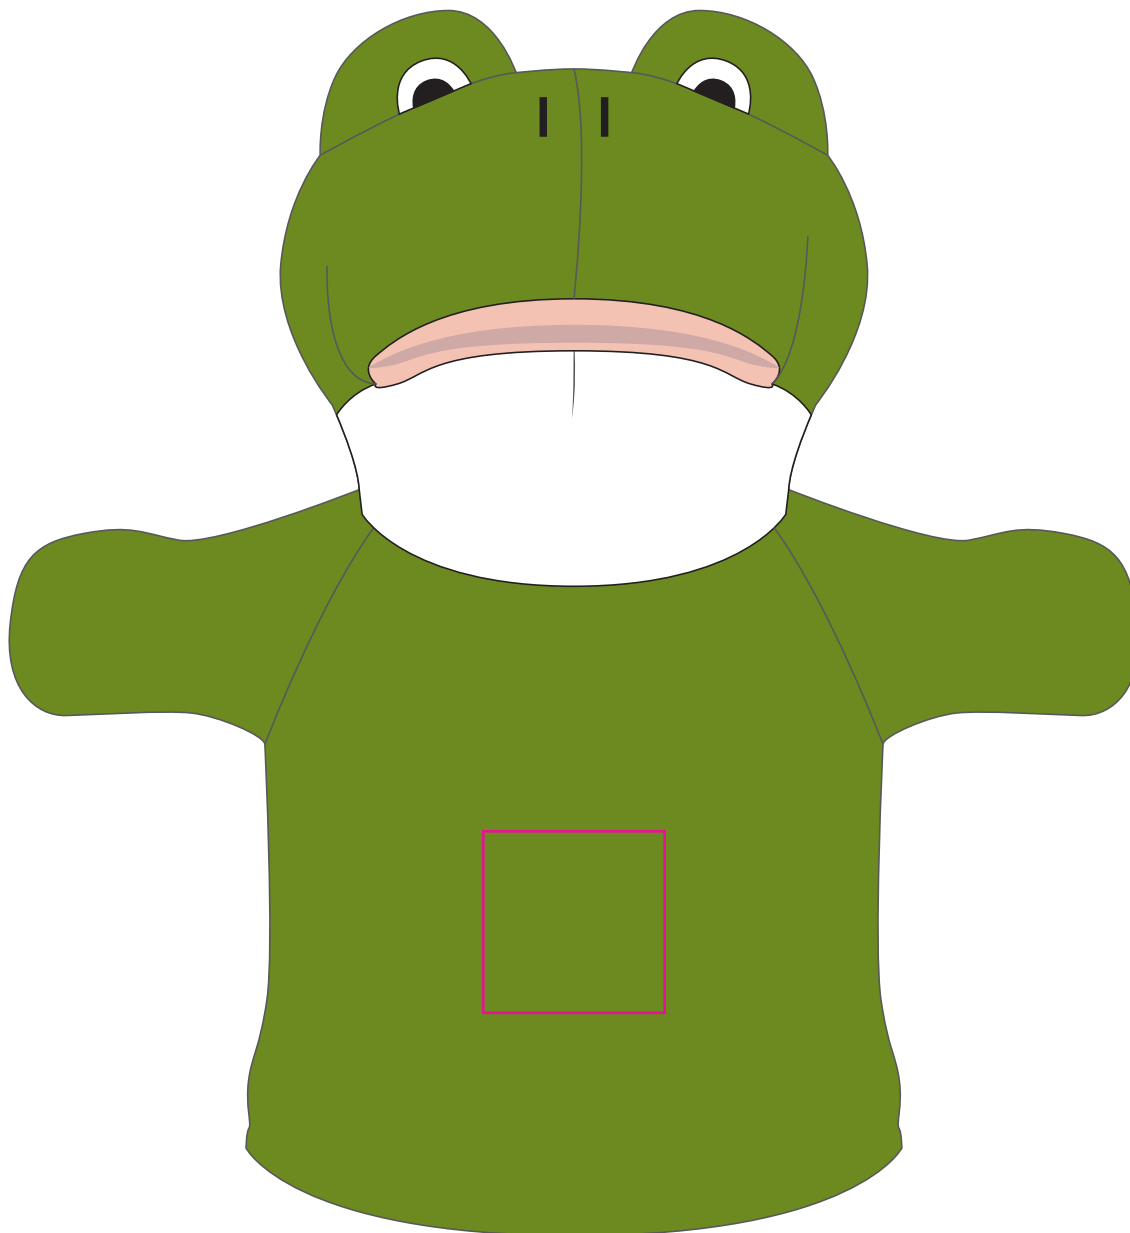

Product: PCPT135  
Product Size: 270mm(h)  
Decoration Options: Heat Transfer Full Colour

Print size: 40mm(w) x 40mm(h)  
Shown at 60% actual size

### Custom sewn label

Shown at 100% actual size  
A: Print size: 44mm(w) x 14mm(h)  
B: Print size: 44mm(w) x 9mm(h)