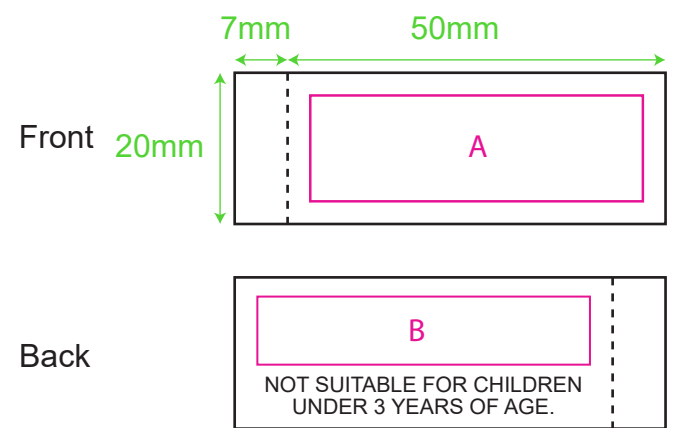

Product: PCPT135  
Product Size: 270mm(h)  
Decoration Options: Heat Transfer Full Colour

Print size: 40mm(w) x 40mm(h)  
Shown at 60% actual size

### Custom sewn label

Shown at 100% actual size  
A: Print size: 44mm(w) x 14mm(h)  
B: Print size: 44mm(w) x 9mm(h)