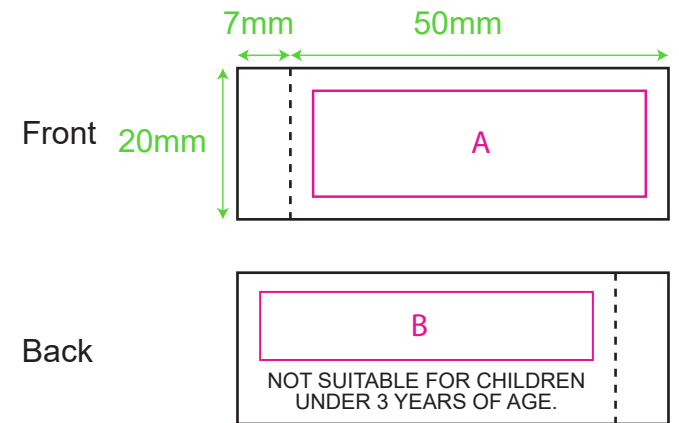

Product: PCPT120  
Product Size: 270mm(h)  
Decoration Options: Heat Transfer Full Colour

Print size: 40mm(w) x 40mm(h)  
Shown at 60% actual size

### Custom sewn label

Shown at 100% actual size  
A:Print size: 44mm(w) x 14mm(h)  
B:Print size: 44mm(w) x 9mm(h)