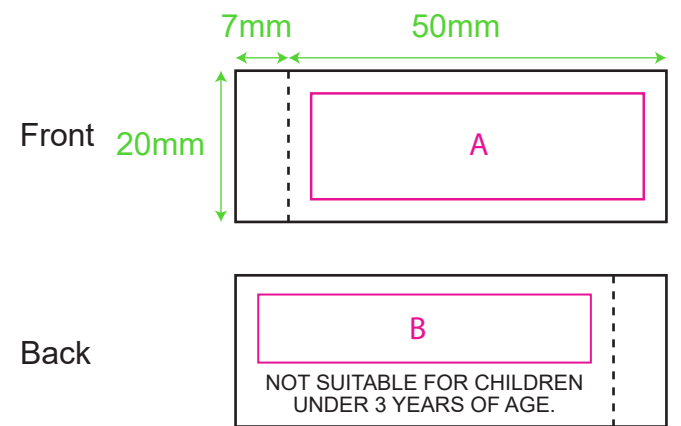

Product: PCPT115
Product Size: 270mm(h)
Decoration Options: Heat Transfer Full Colour

Print size: 40mm(w) x 40mm(h)
Shown at 60% actual size

Custom sewn label

Shown at 100% actual size
A: Print size: 44mm(w) x 14mm(h)
B: Print size: 44mm(w) x 9mm(h)