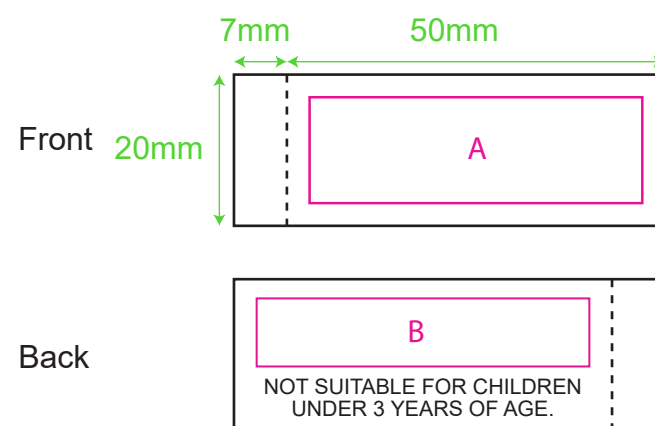

Product: PCPT110
Product Size: 270mm(h)
Decoration Options: Heat Transfer Full Colour

Print size: 40mm(w) x 40mm(h)
Shown at 60% actual size

Custom sewn label

Shown at 100% actual size
A:Print size: 44mm(w) x 14mm(h)
B:Print size: 44mm(w) x 9mm(h)