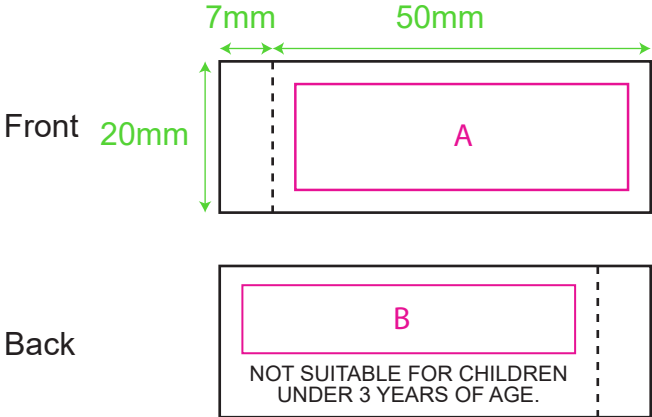

Product: PCPT105
Product Size: 270mm(h)
Decoration Options: Heat Transfer Full Colour

Print size: 40mm(w) x 40mm(h)
Shown at 60% actual size

Custom sewn label

Shown at 100% actual size
A:Print size: 44mm(w) x 14mm(h)
B:Print size: 44mm(w) x 9mm(h)