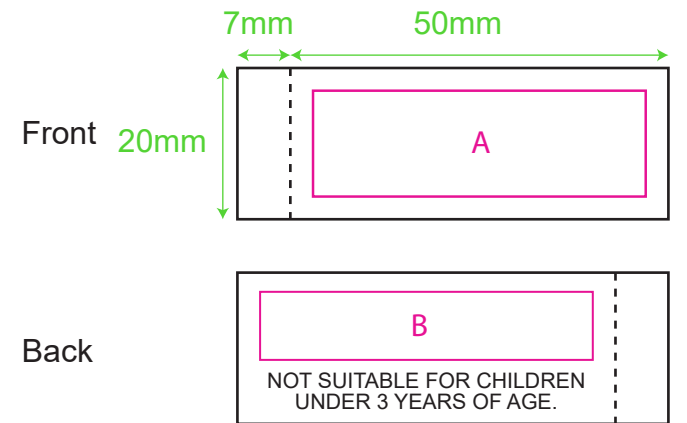

Product: PCPT100
Product Size: 270mm(h)
Decoration Options: Heat Transfer Full Colour

Print size: 40mm(w) x 40mm(h)

Shown at 60% actual size

Custom sewn label

Shown at 100% actual size
A: Print size: 44mm(w) x 14mm(h)
B: Print size: 44mm(w) x 9mm(h)